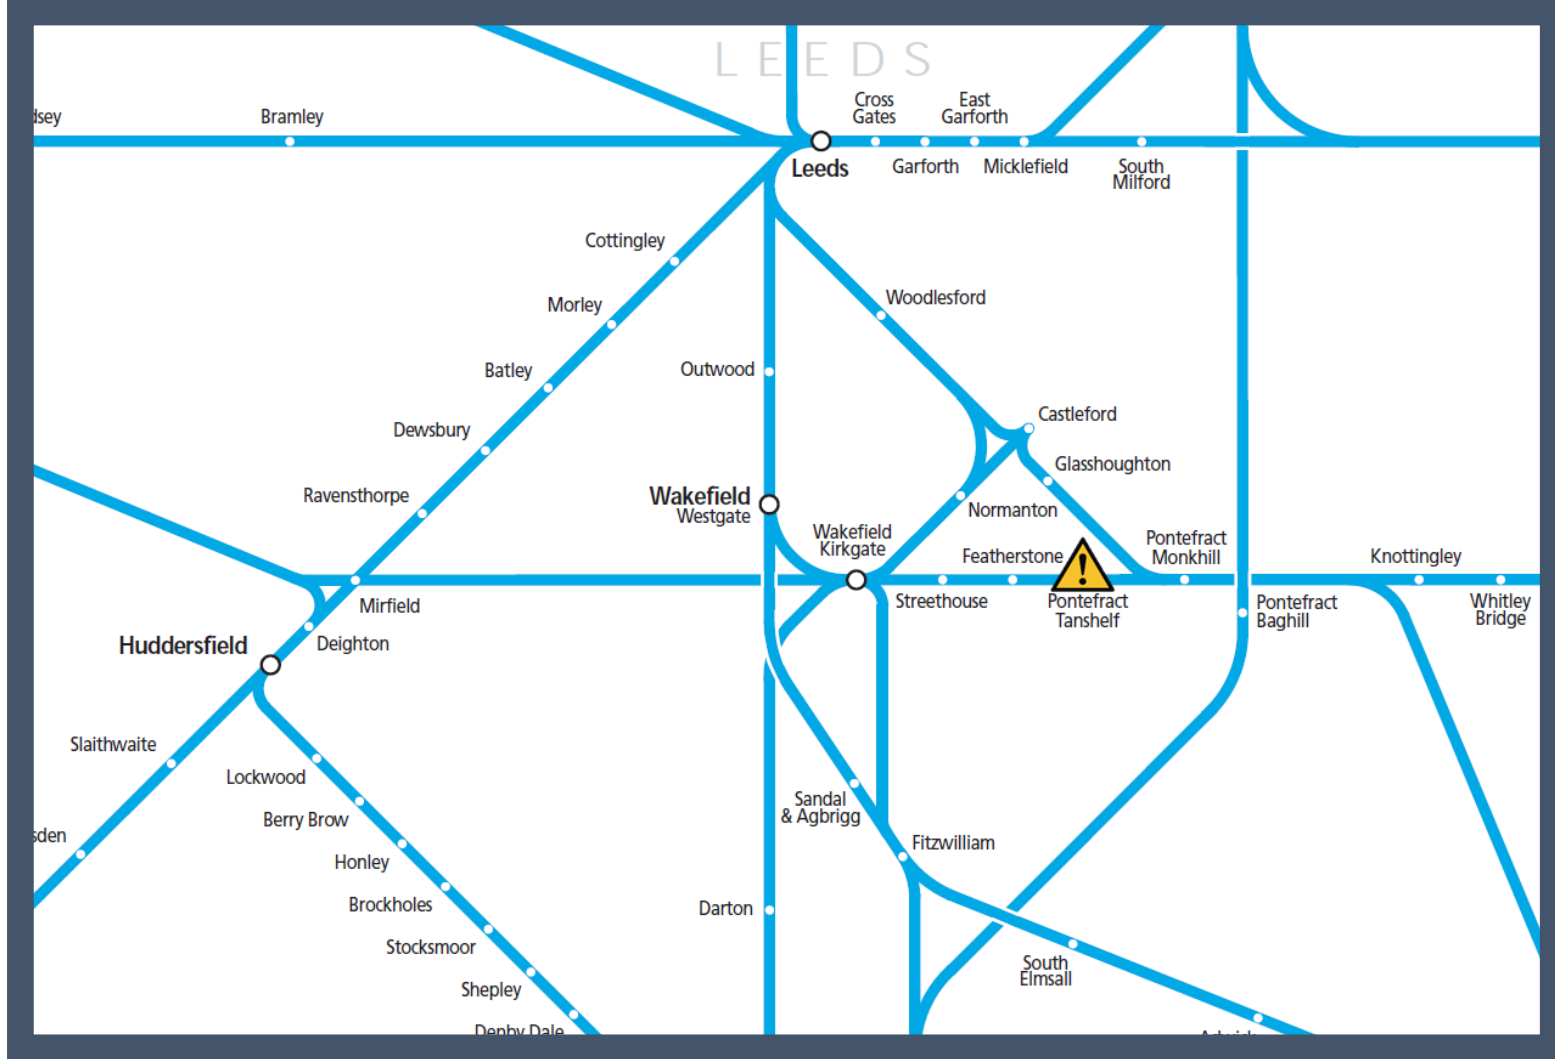

A points failure between Wakefield Kirkgate and Pontefract Monkhill TOC affected: Northern

Key:

	Disruption
--	------------