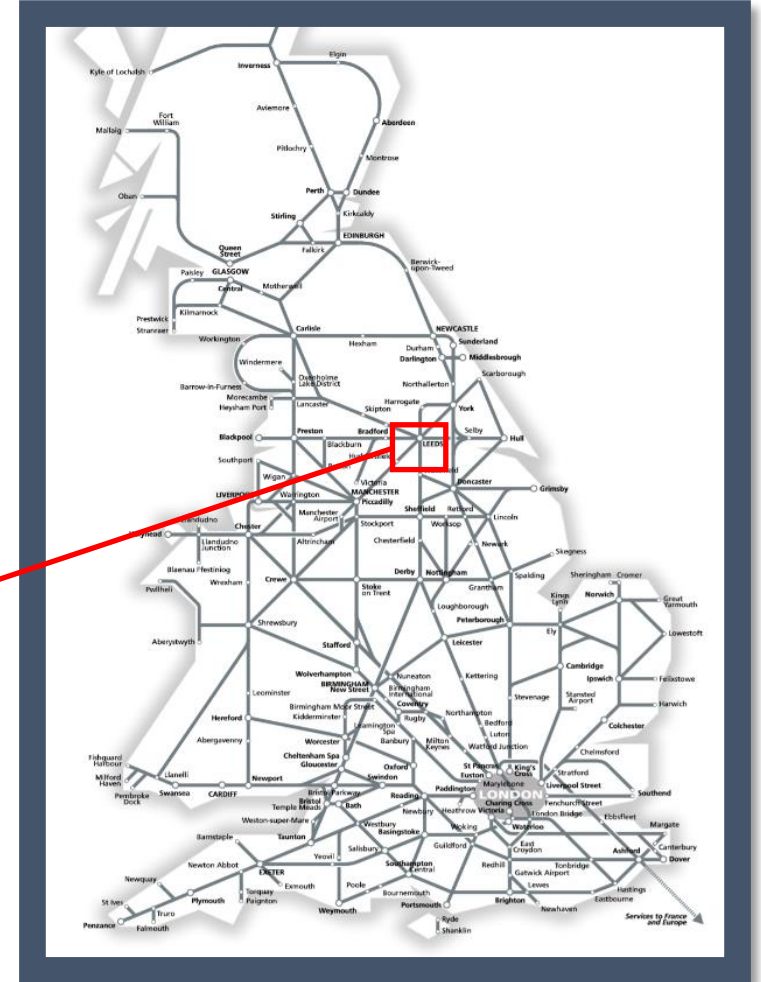

A points failure between Wakefield Kirkgate and Pontefract Monkhill TOC affected: Northern

Key:

	Disruption
--	------------