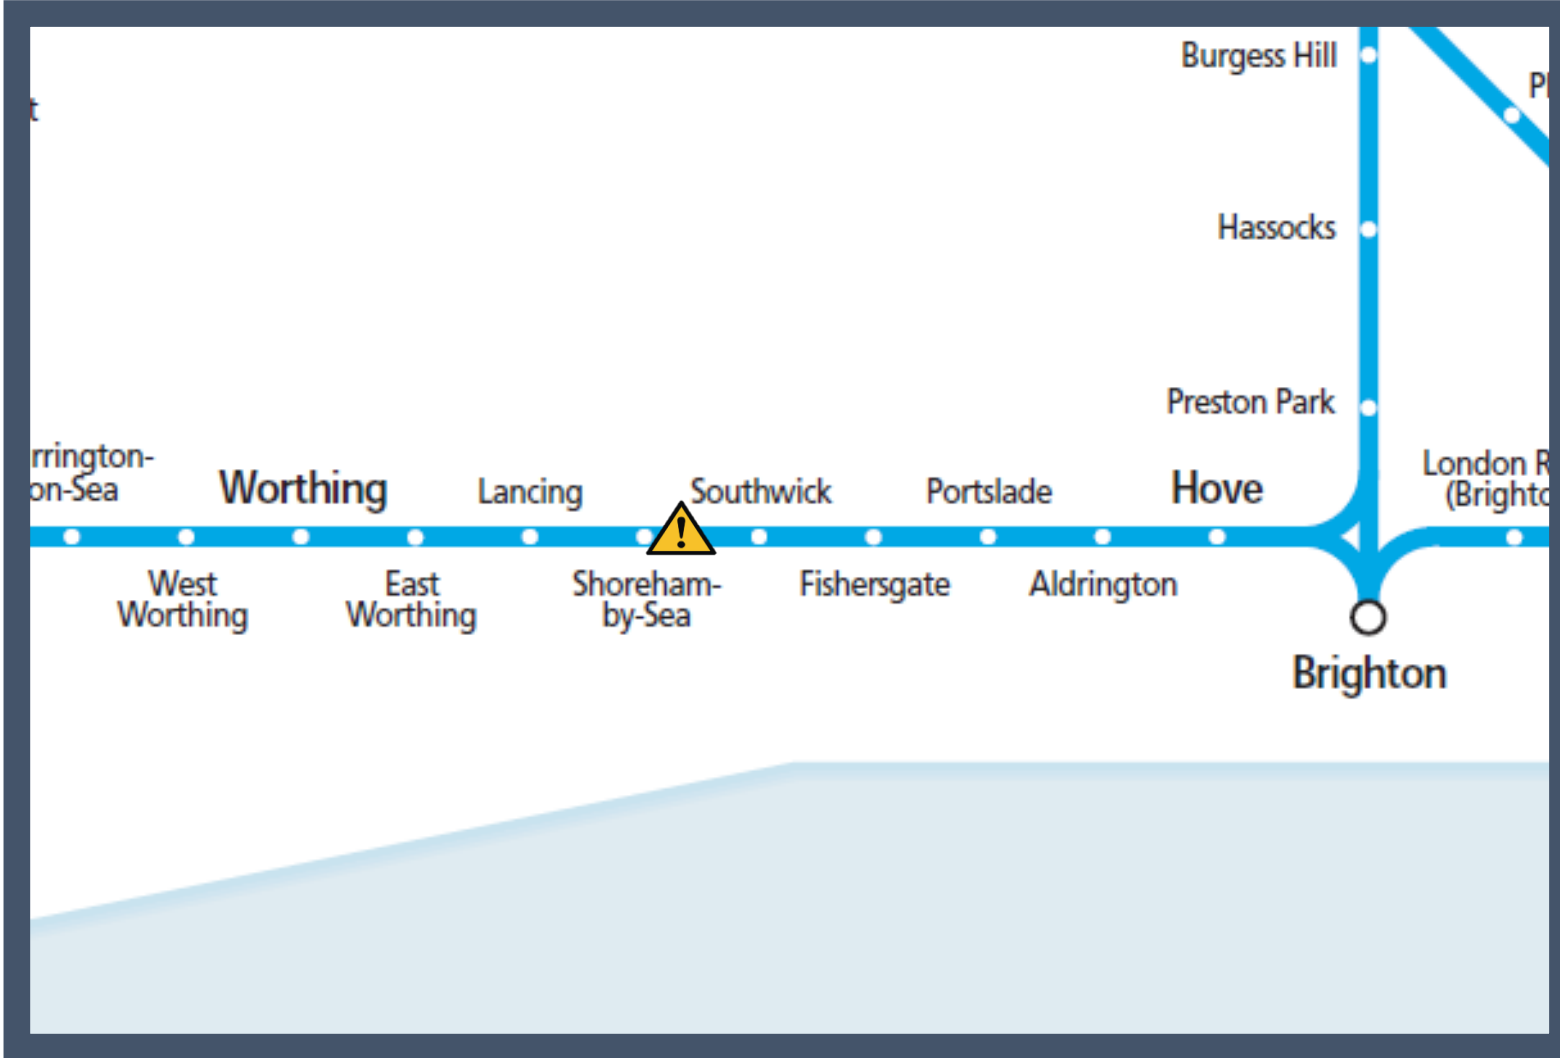

Trespassers on the railway between Portslade and Worthing

TOCs affected: Great Western Railway, Southern

Key:

Disruption