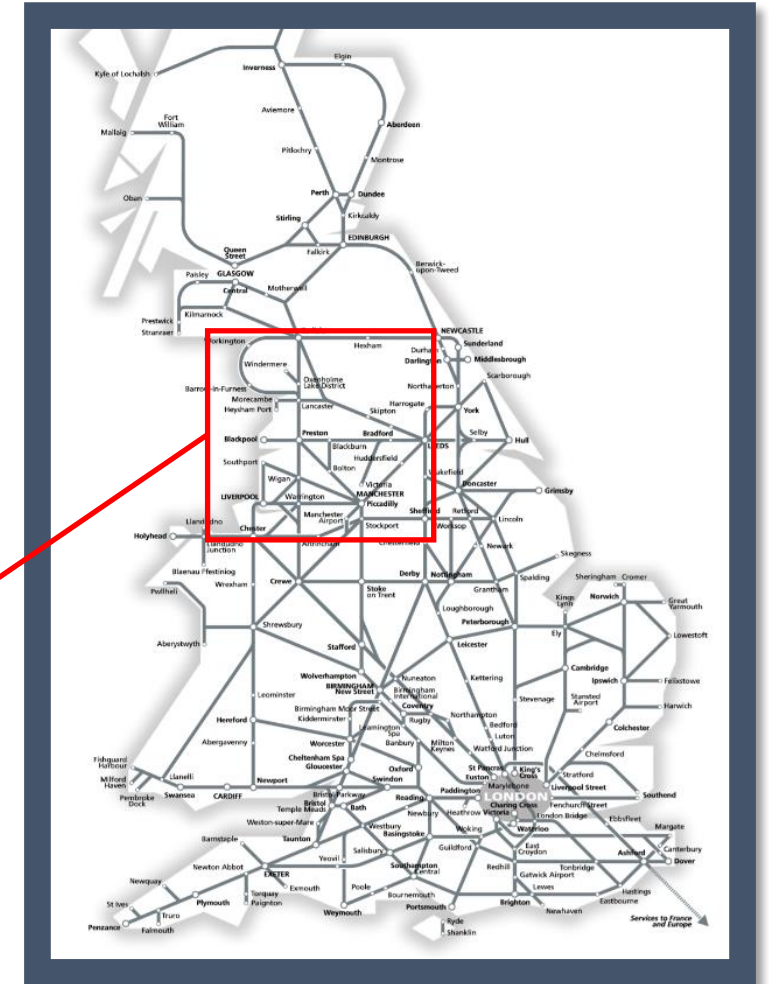

Emergency services dealing with an incident between Bolton and Preston

TOC affected: Northern

Key:

Disruption