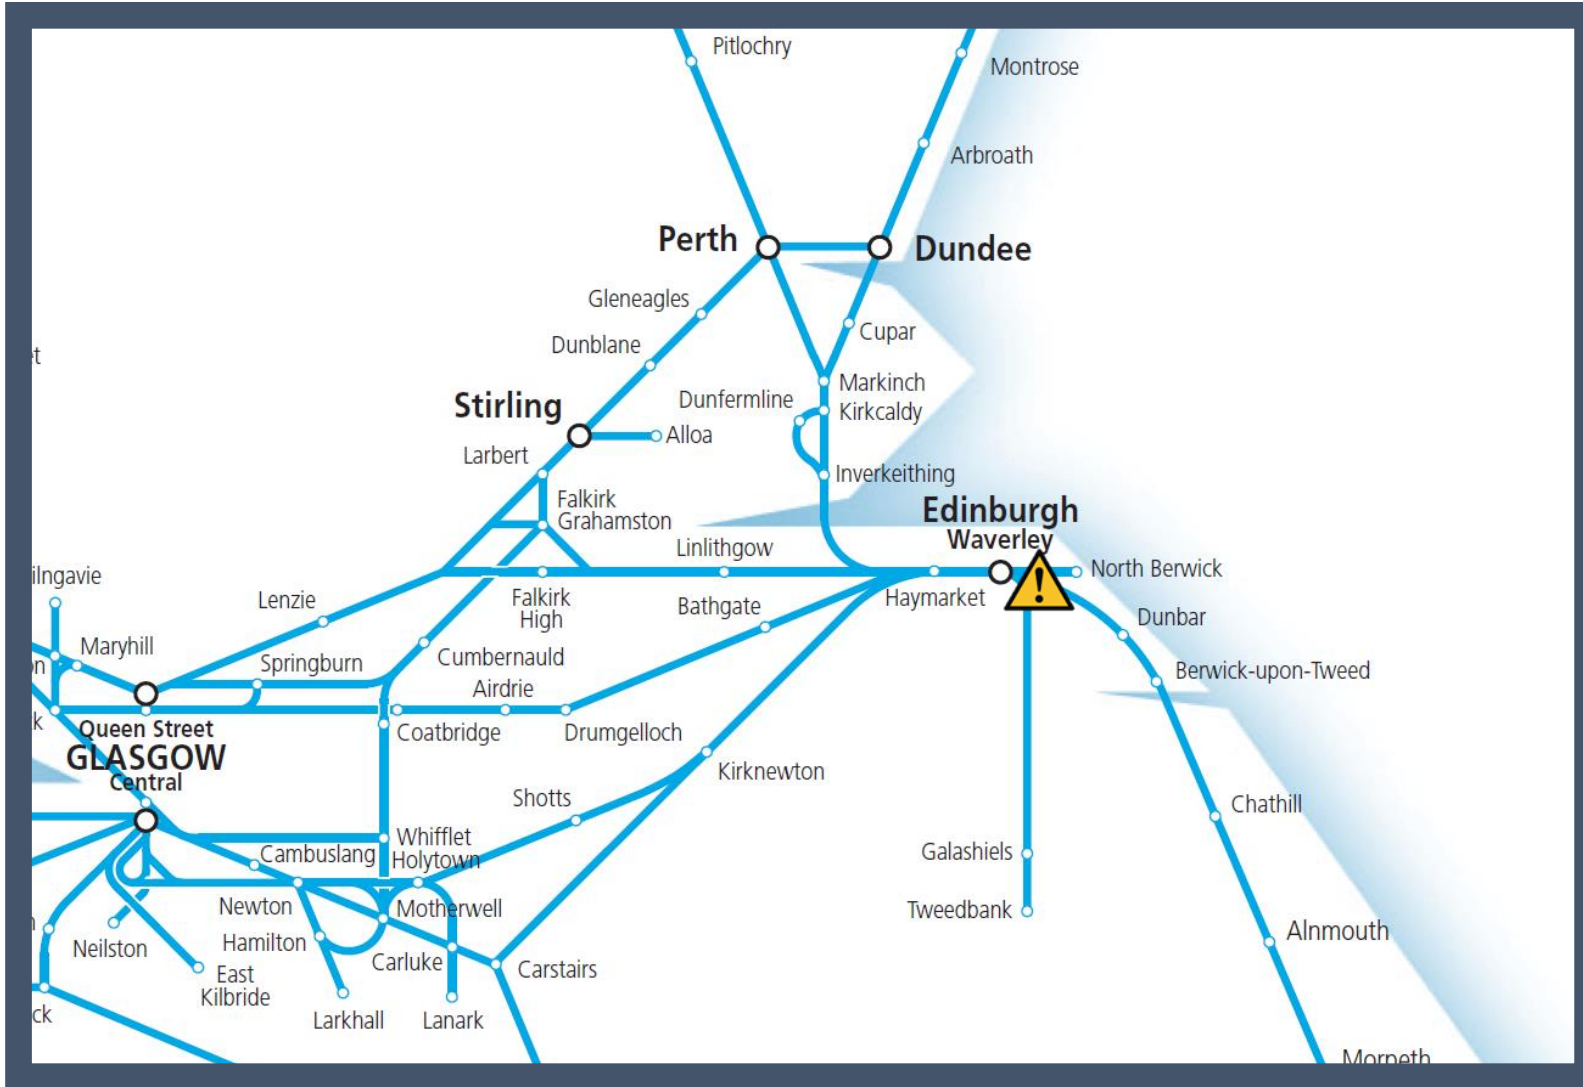

A broken down train at Prestonpans

TOCs affected: CrossCountry, LNER, ScotRail, TransPennine Express

Key:

Disruption