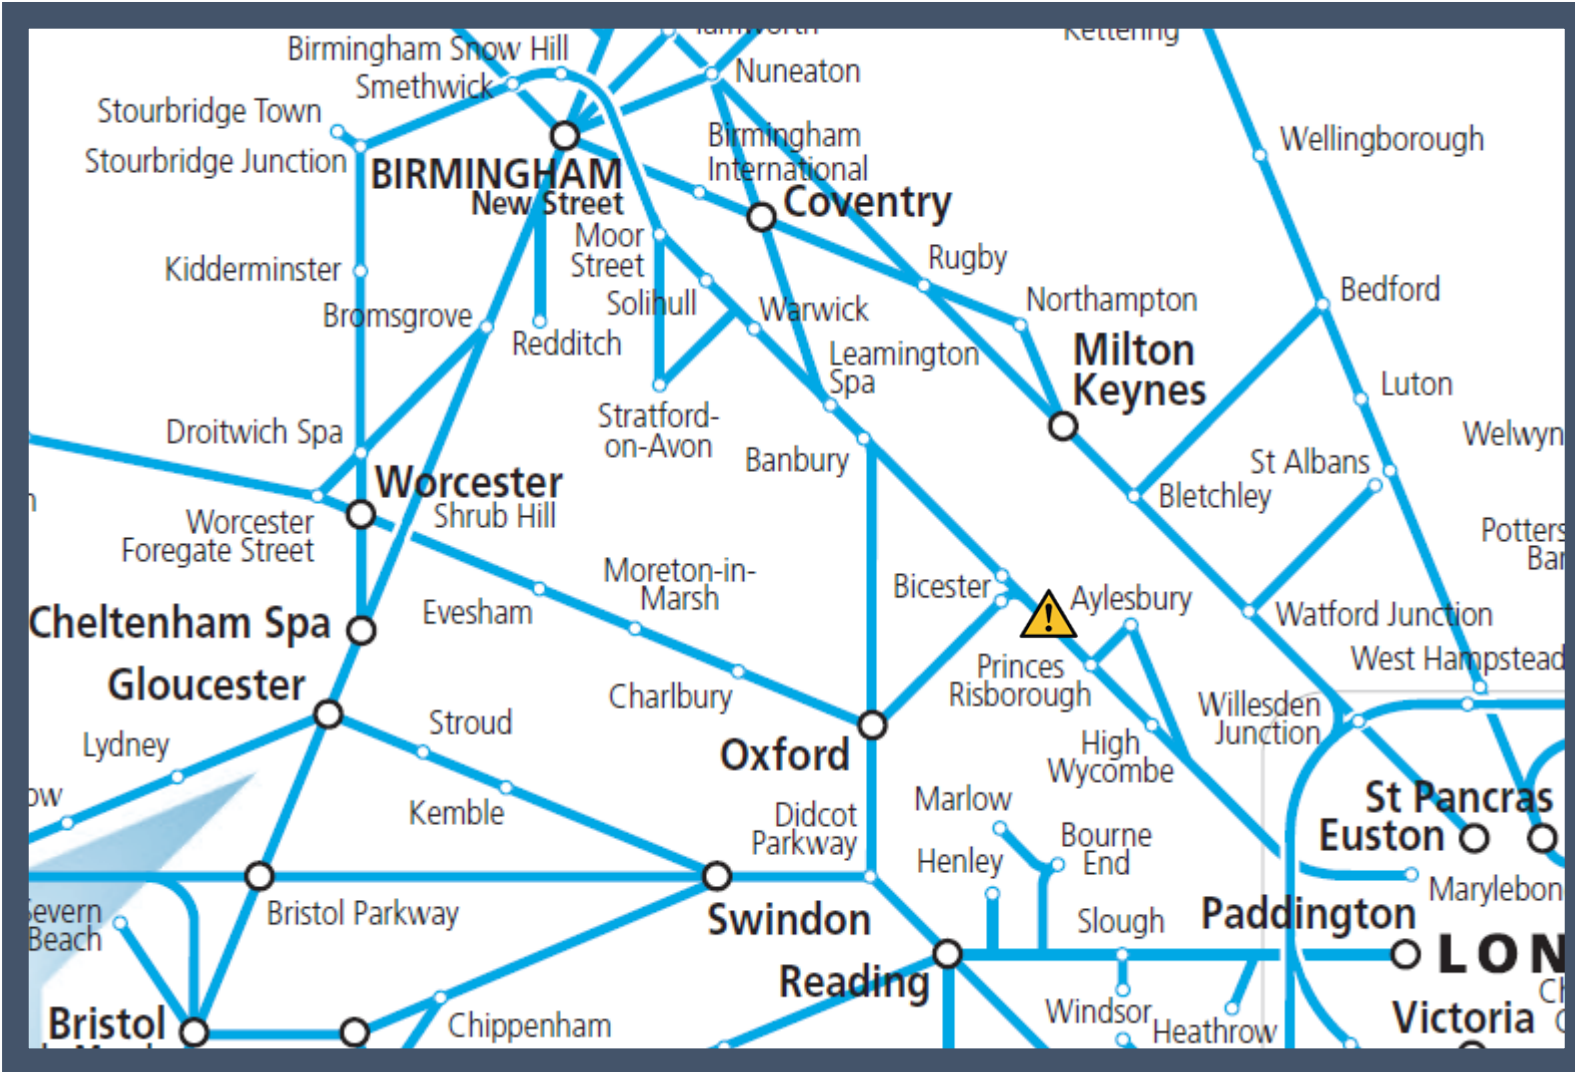

A problem currently under investigation between London Marylebone and Banbury

TOC affected: Chiltern Railways

Key:

| | |
|--|------------|
| | Disruption |
|--|------------|