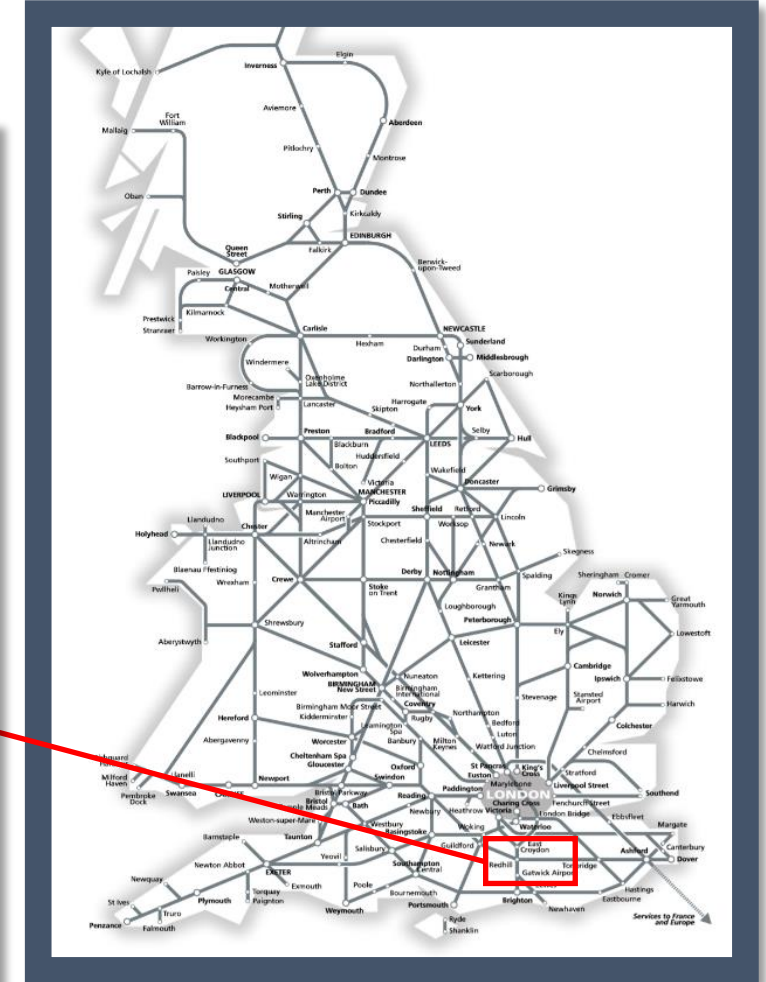

A road vehicle colliding with a bridge between East Croydon and Gatwick Airport

TOCs affected: Southern; Thameslink

Key:

Disruption