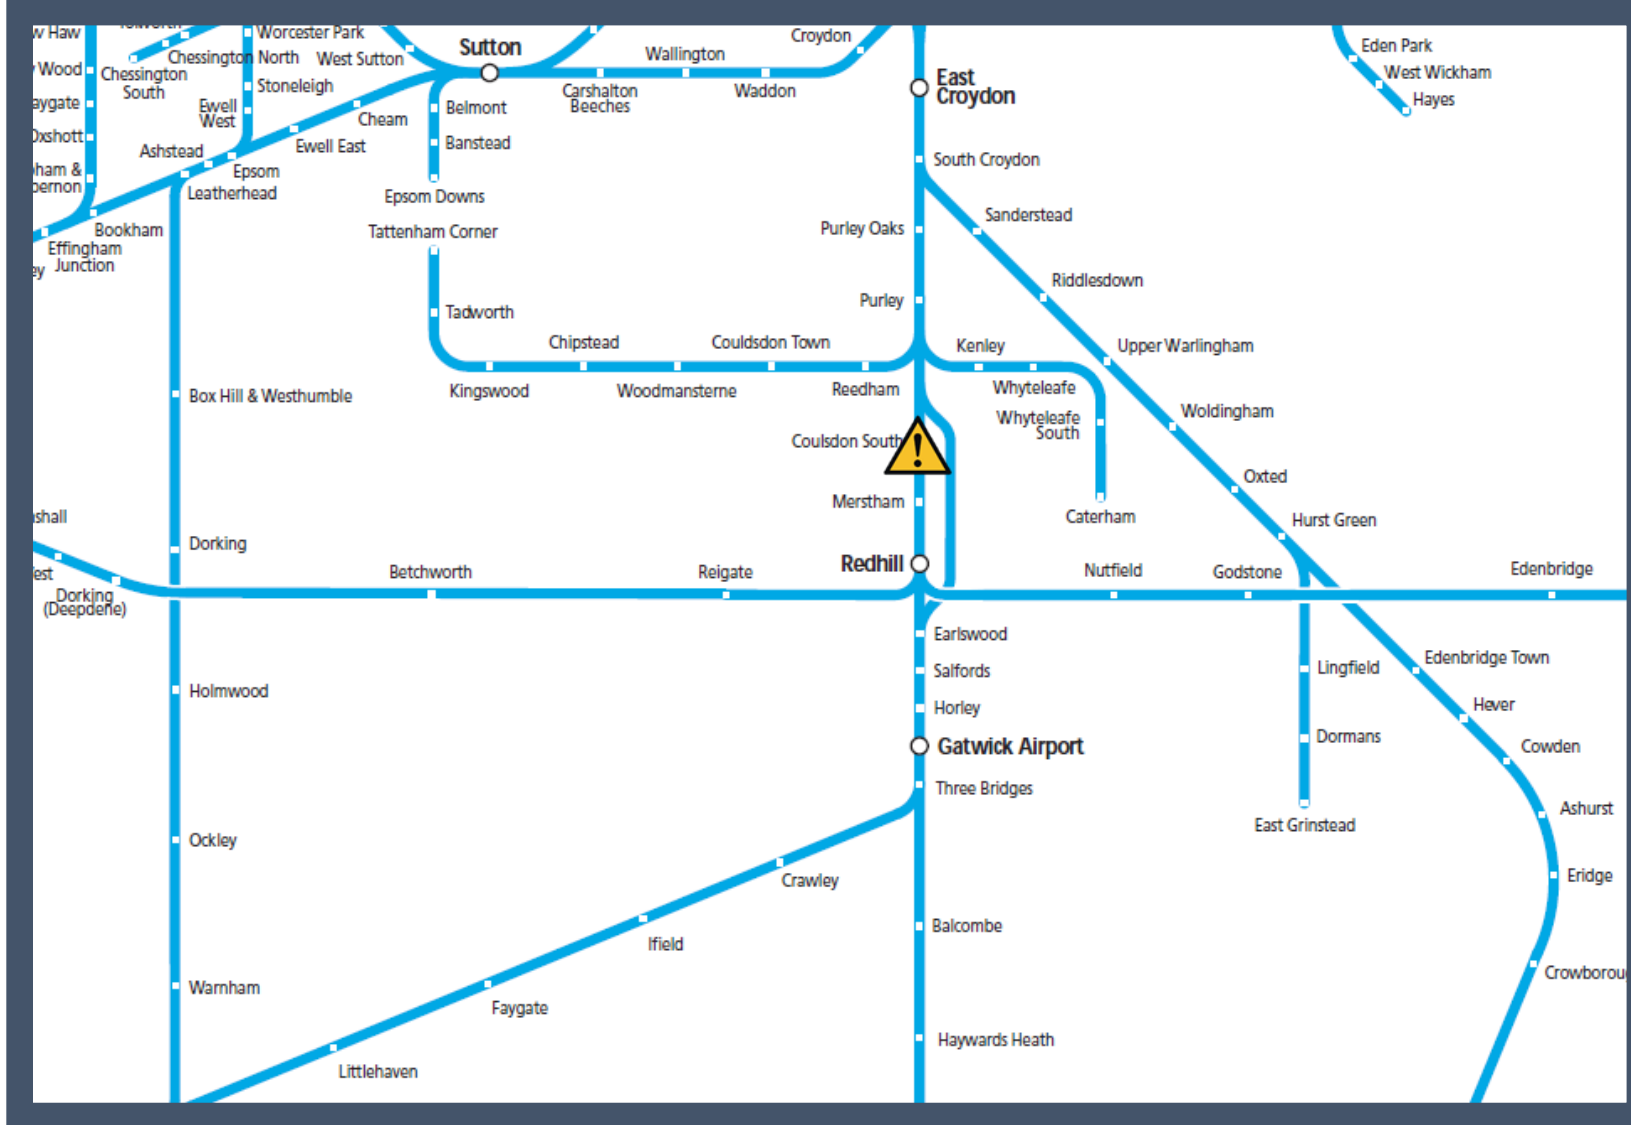

A road vehicle colliding with a bridge between East Croydon and Gatwick Airport

TOCs affected: Southern; Thameslink

Key:

Disruption