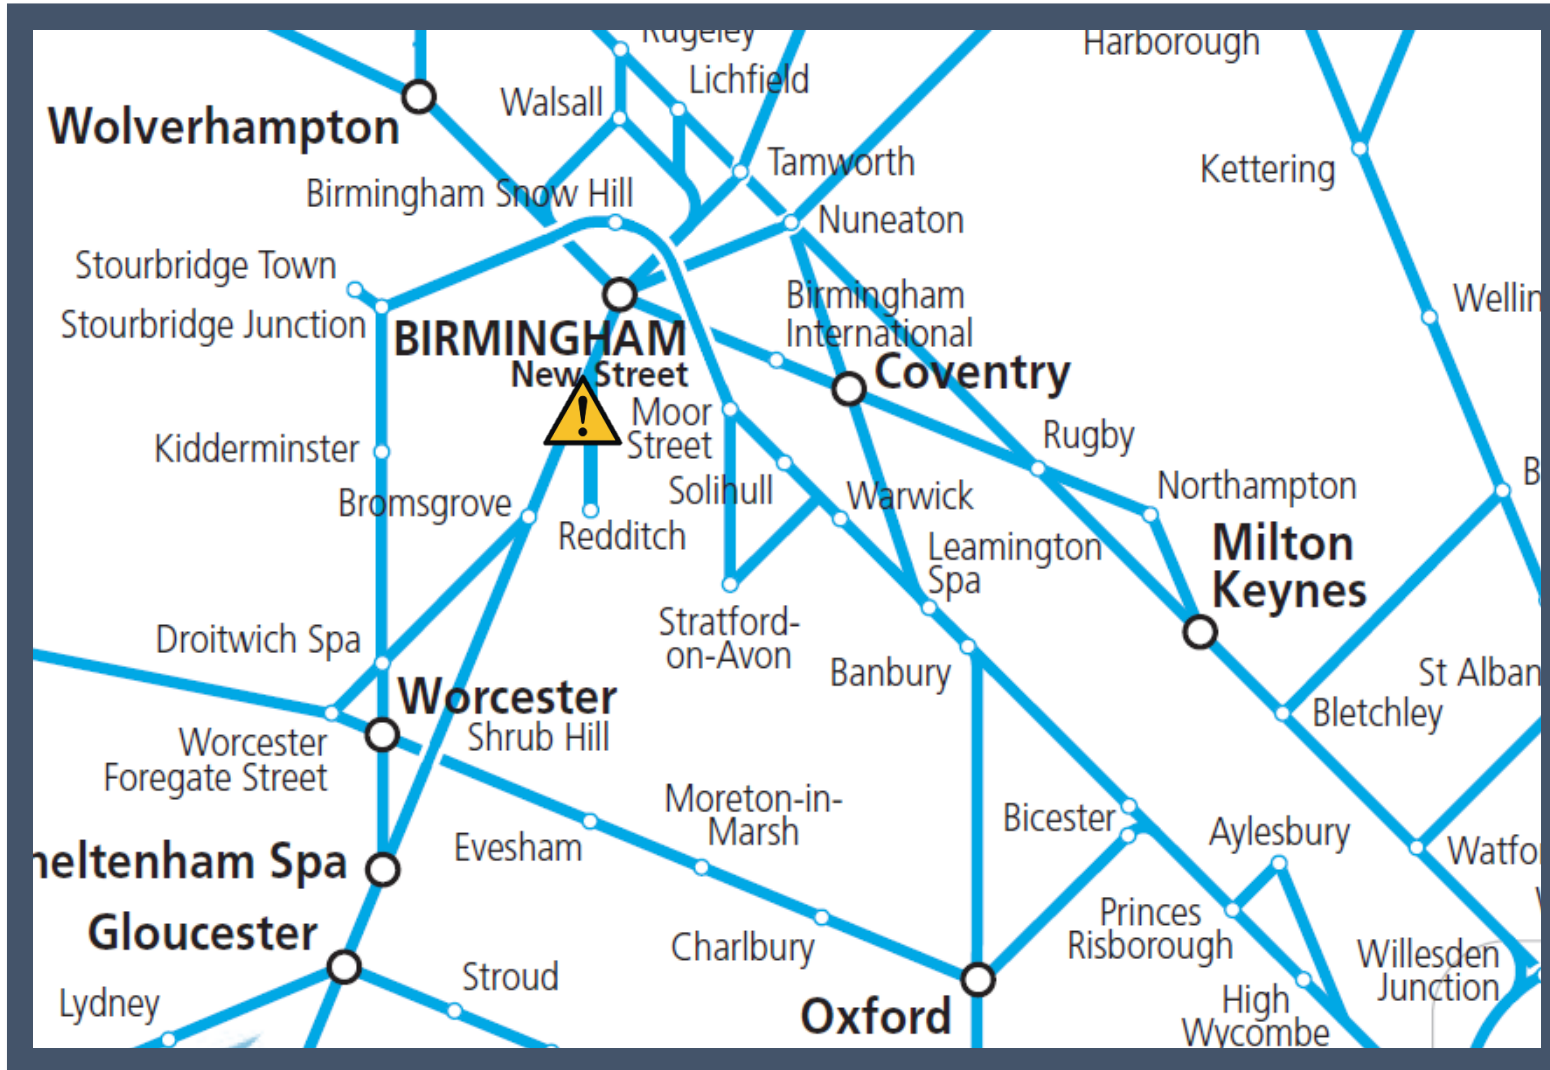

The emergency services are dealing with an incident near the railway between Birmingham New Street and Bromsgrove / Redditch
TOCs affected: CrossCountry, West Midlands Railway

Key:

	Disruption
---	------------