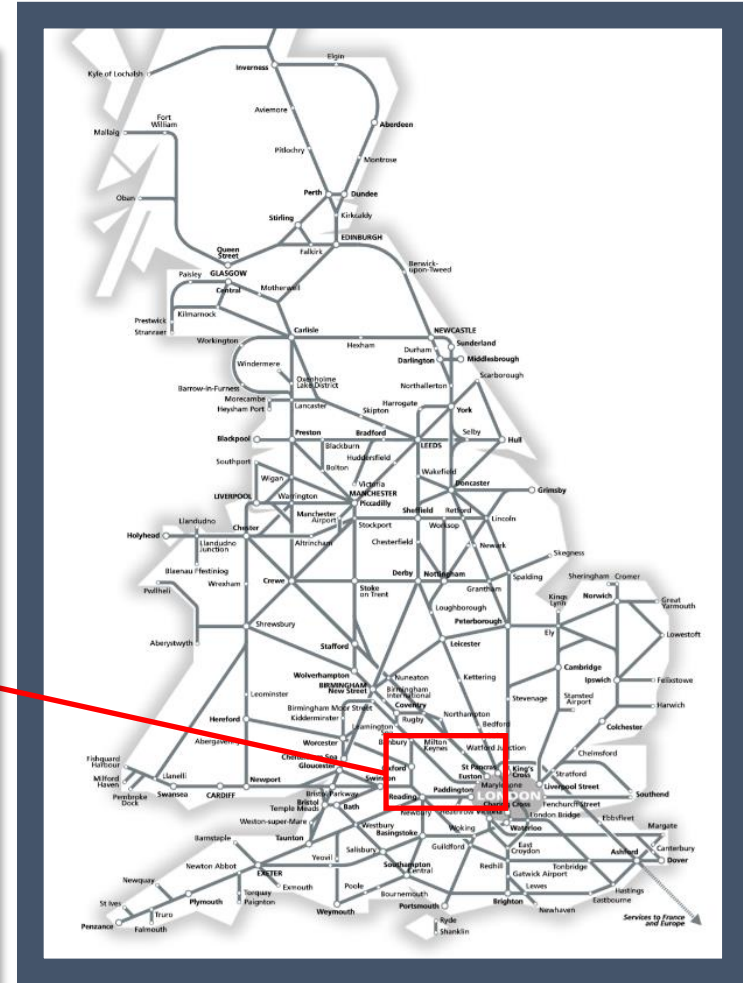

# A fault with the signalling system between Aylesbury and Harrow-on-the-Hill

TOC affected: Chiltern Railways

Key:

	Disruption
---	------------