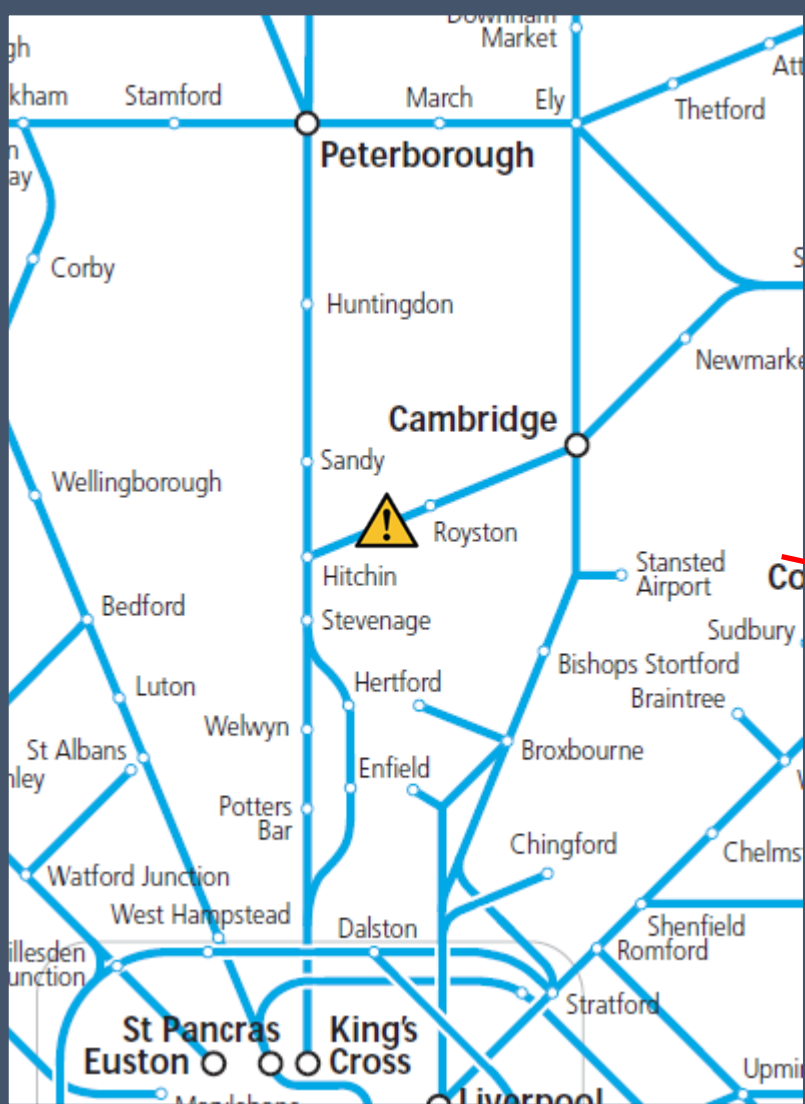

# A fault with the signalling system between Hitchin and Royston

TOC affected: Great Northern and Thameslink

Key:

Disruption