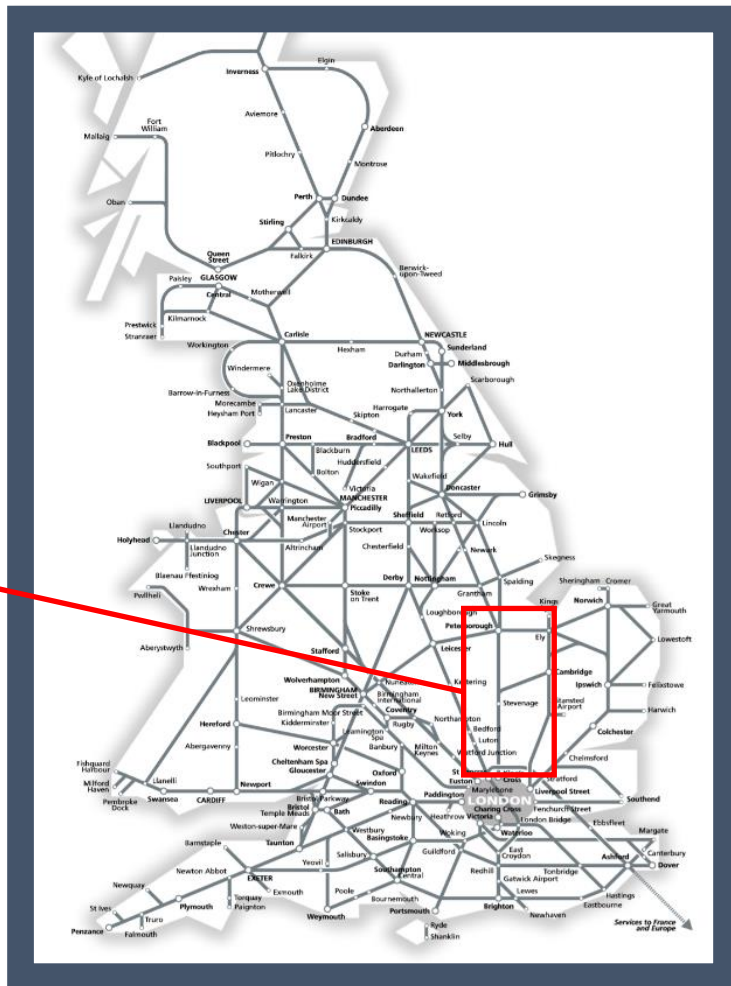

# A fault with the signalling system between Hitchin and Royston

TOC affected: Great Northern and Thameslink

Key:

Disruption