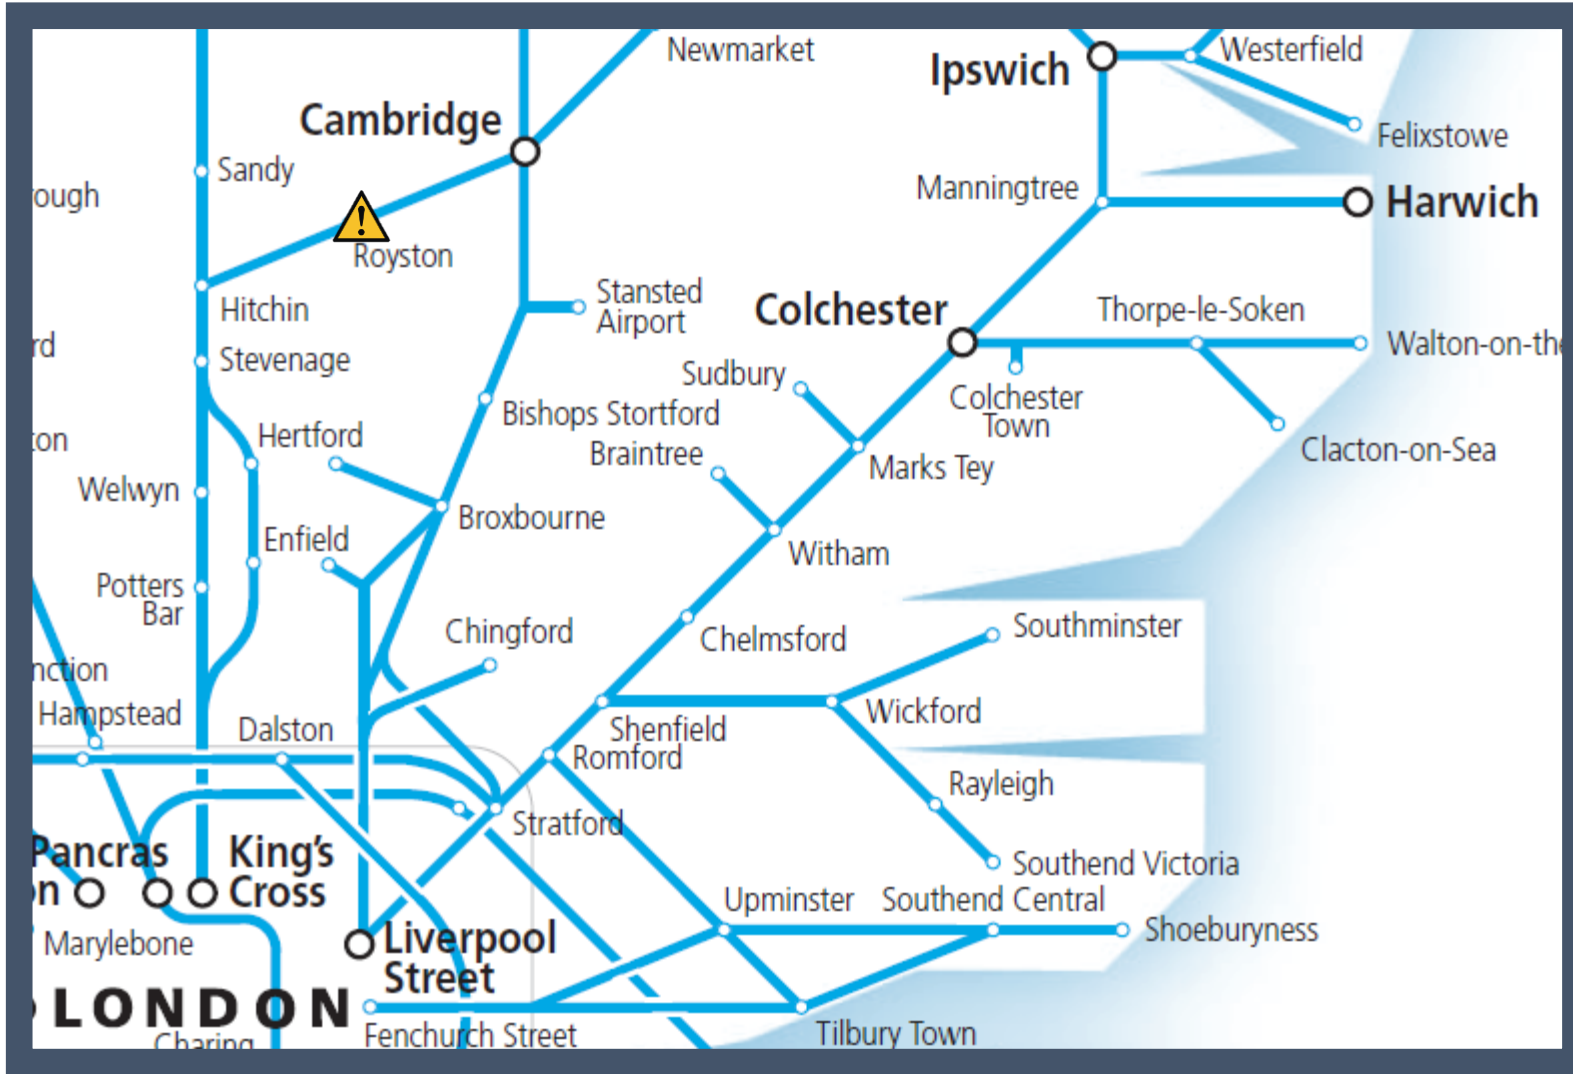

A points failure at Royston

TOCs affected: Great Northern, Thameslink

Key:

Disruption