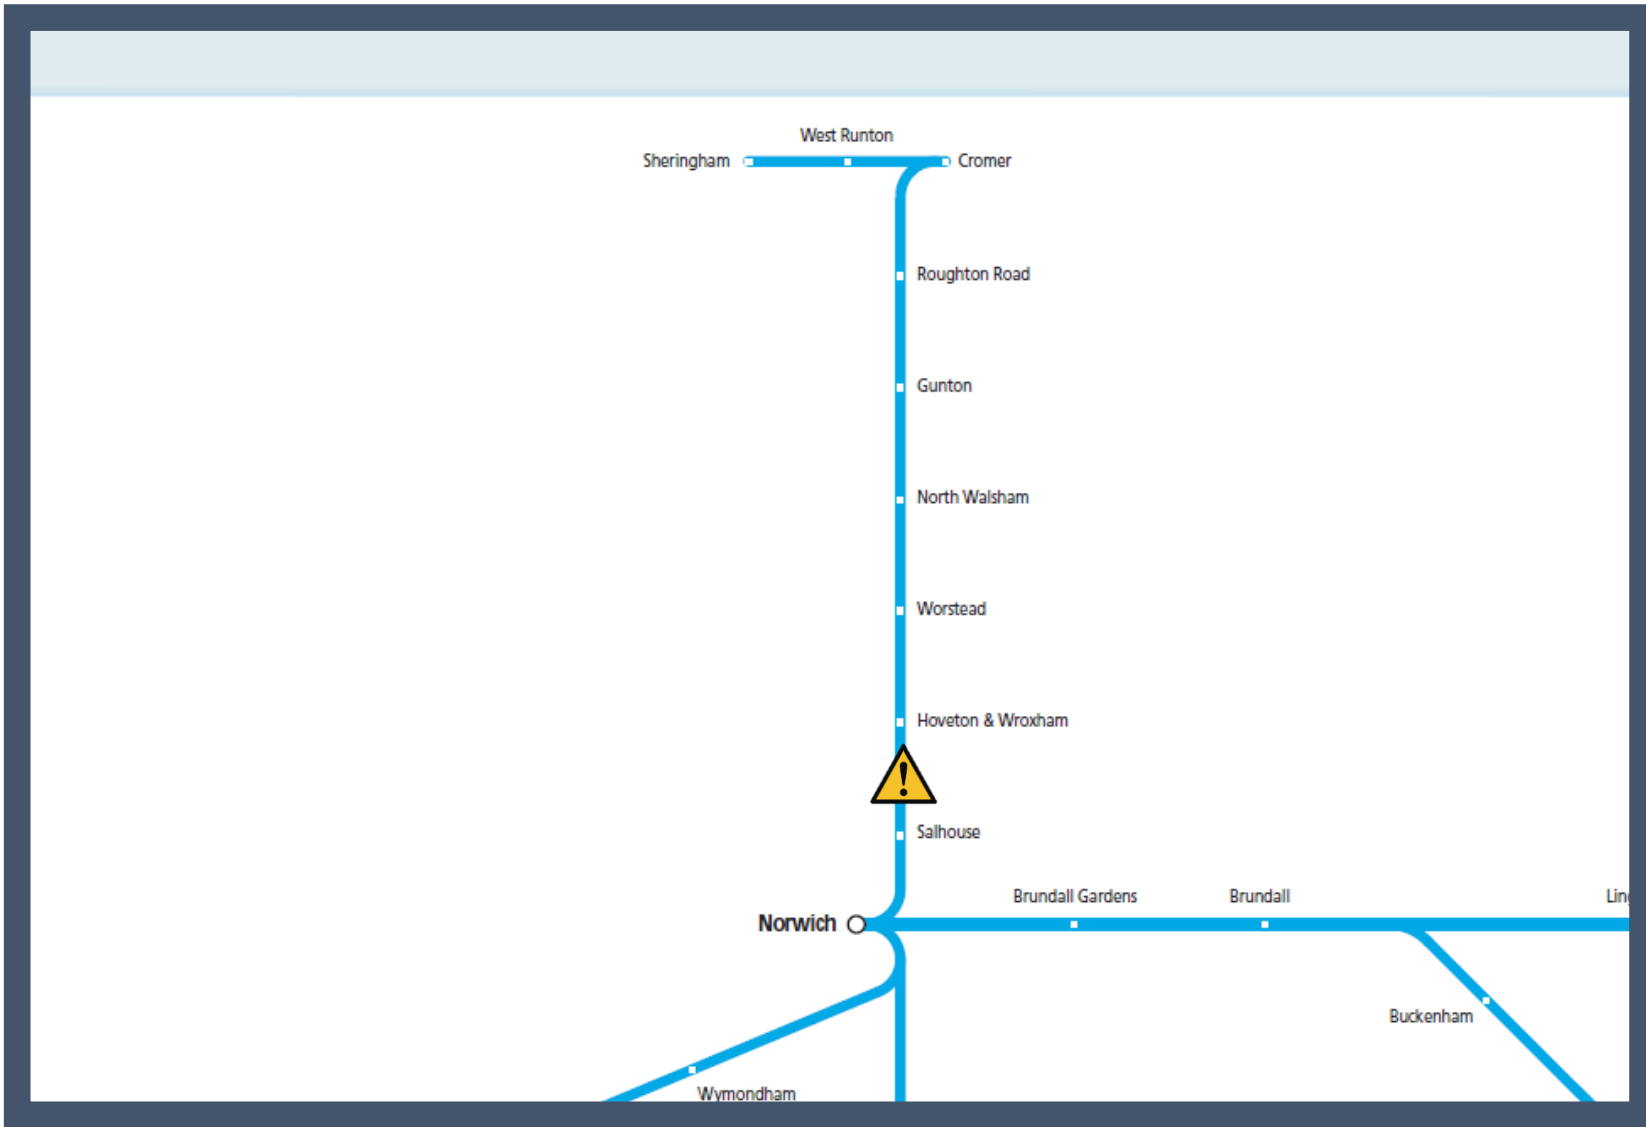

A collision at a level crossing between Salhouse and Hoveton & Wroxham

TOC affected: Greater Anglia

Key:

Disruption