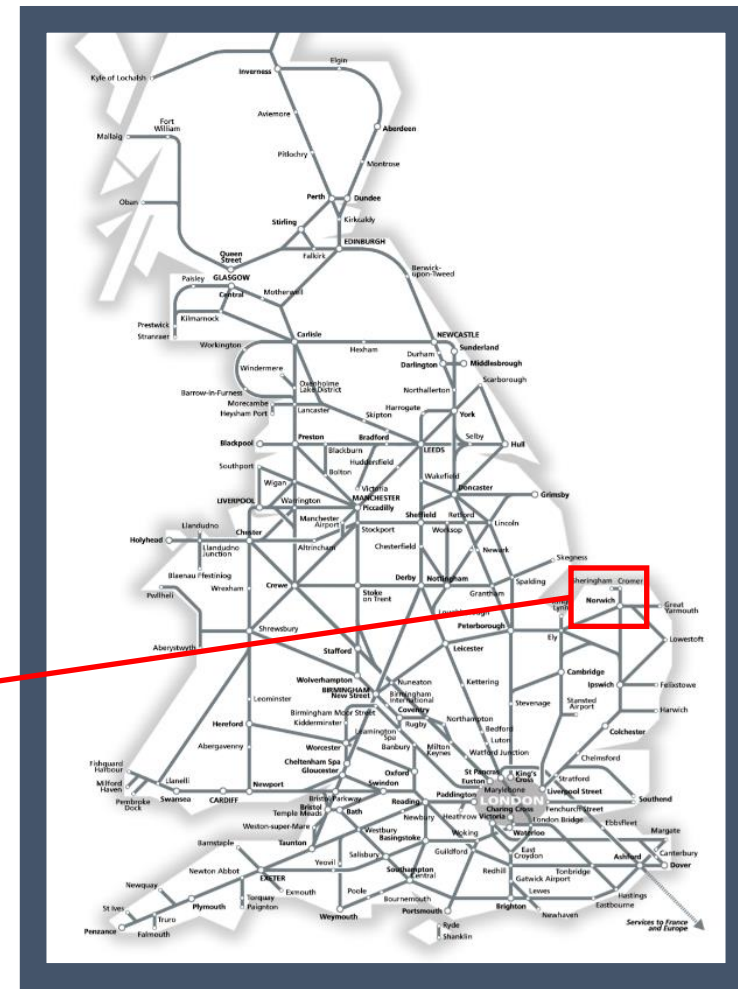

A collision at a level crossing between Salhouse and Hoveton & Wroxham

TOC affected: Greater Anglia

Key:

Disruption