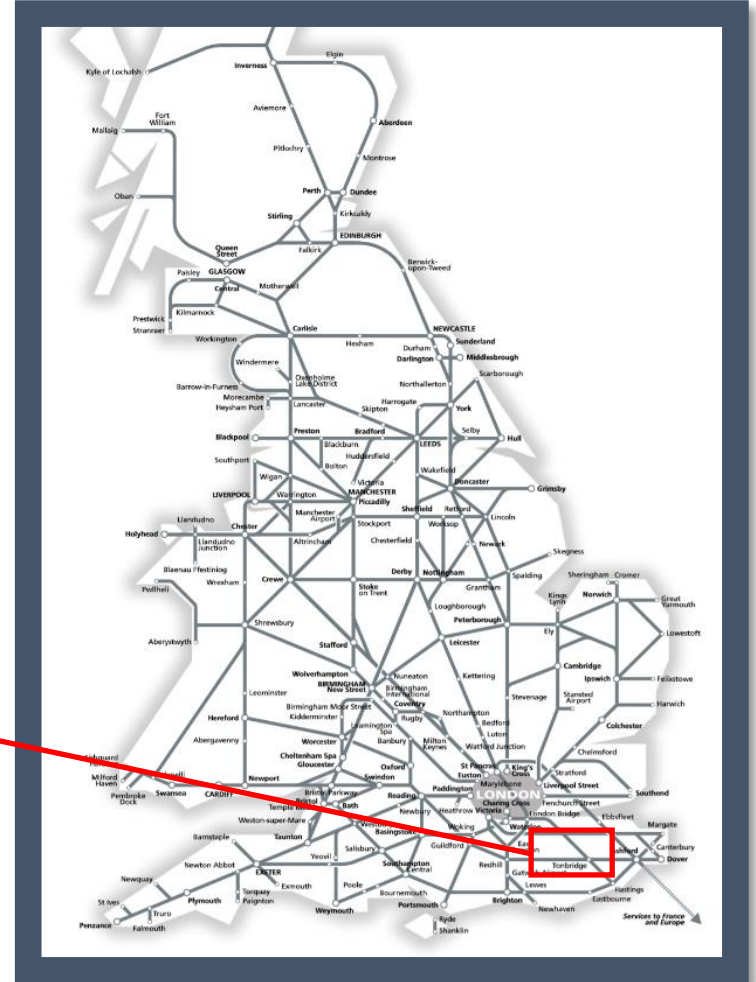

A points failure between Bickley and Sevenoaks

TOC affected: Thameslink

Key:

	Disruption
--	------------