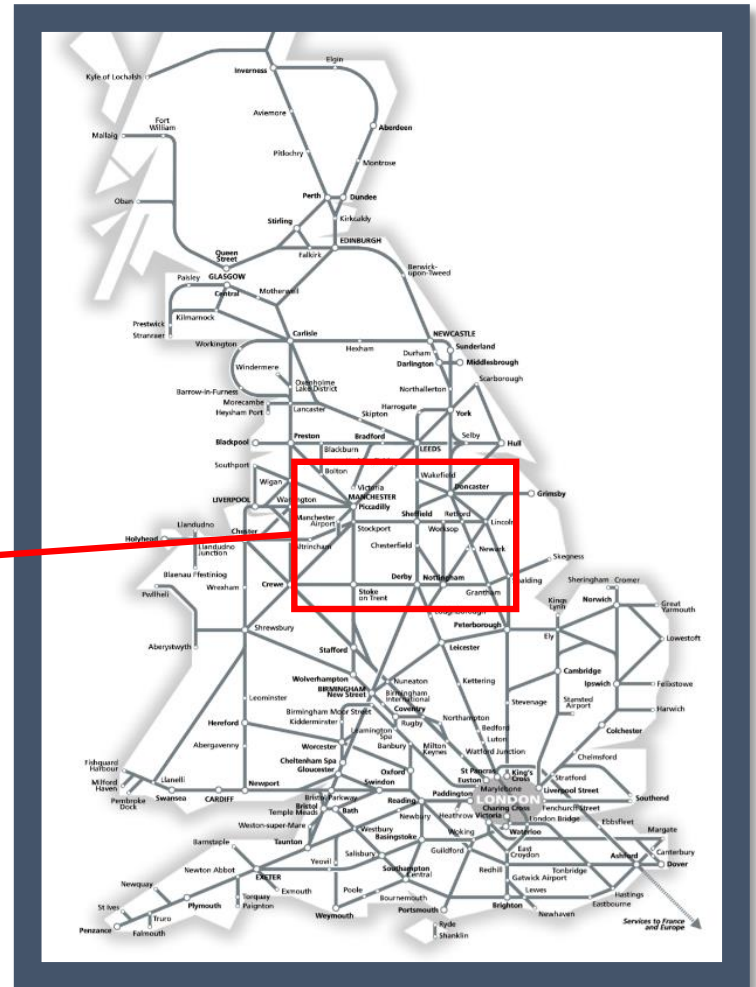

A freight train has derailed just north of Sheffield

TOCs affected: CrossCountry, East Midlands Railway, Northern, TransPennine Express

Key:

	Disruption
---	------------