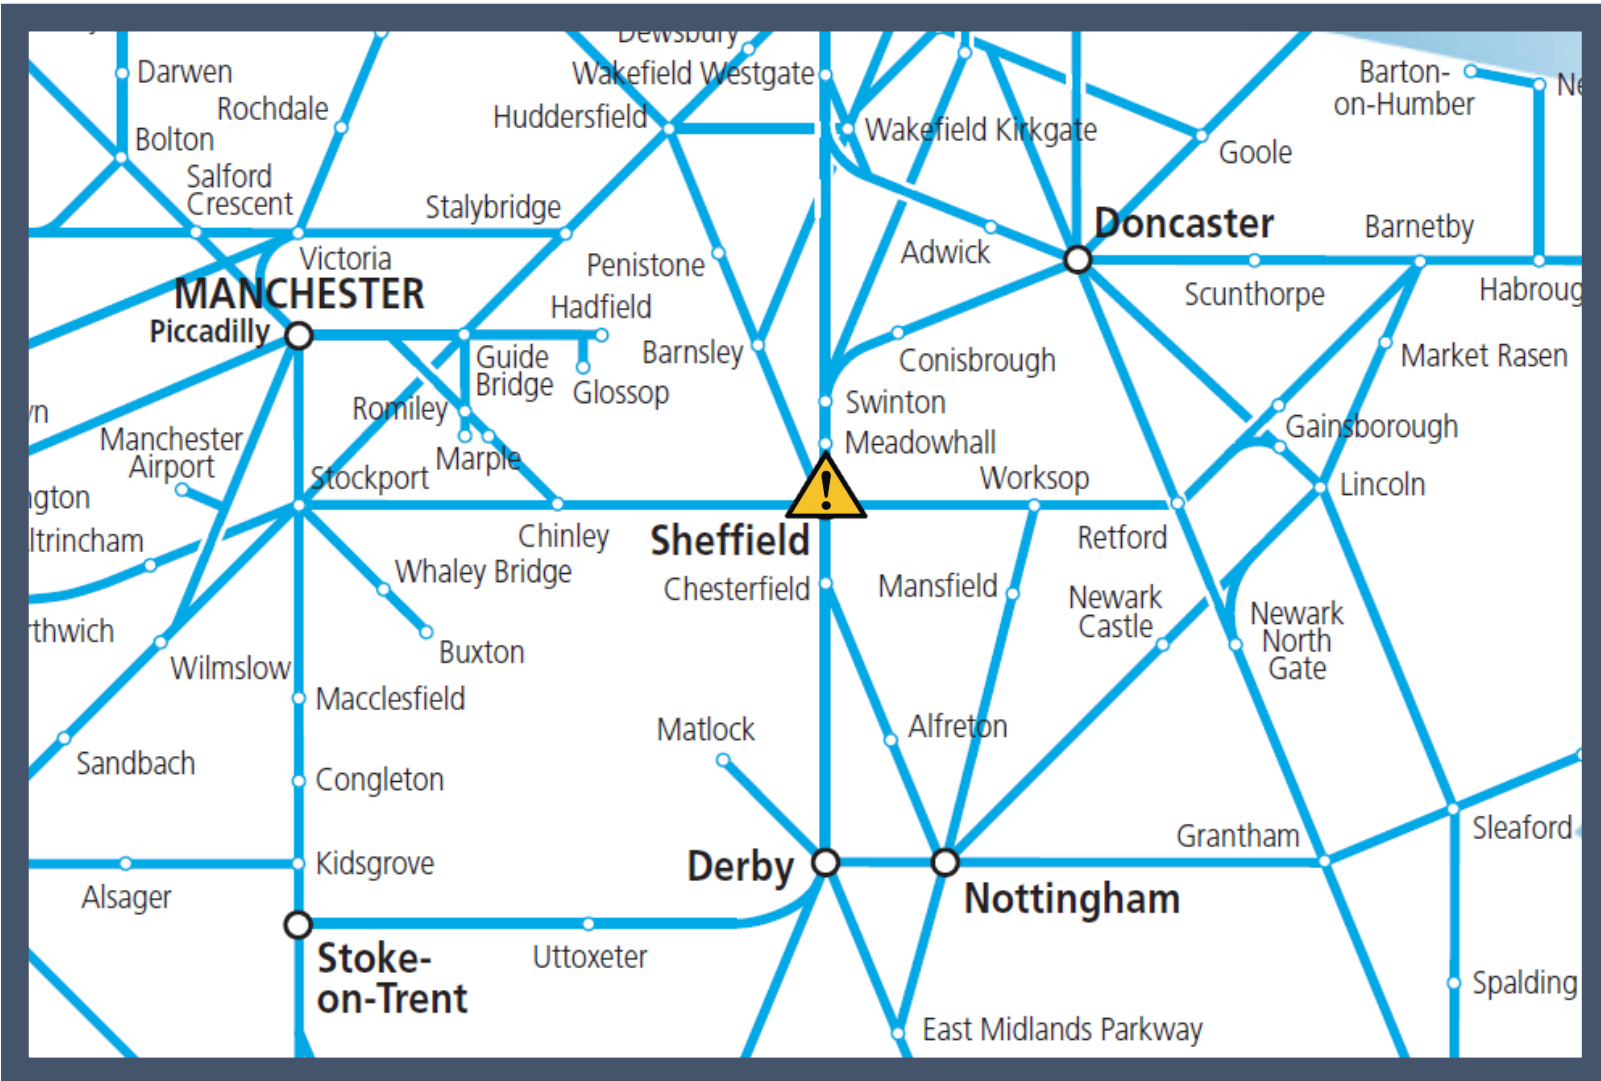

A freight train has derailed just north of Sheffield

TOCs affected: CrossCountry, East Midlands Railway, Northern, TransPennine Express

Key:

	Disruption
---	------------