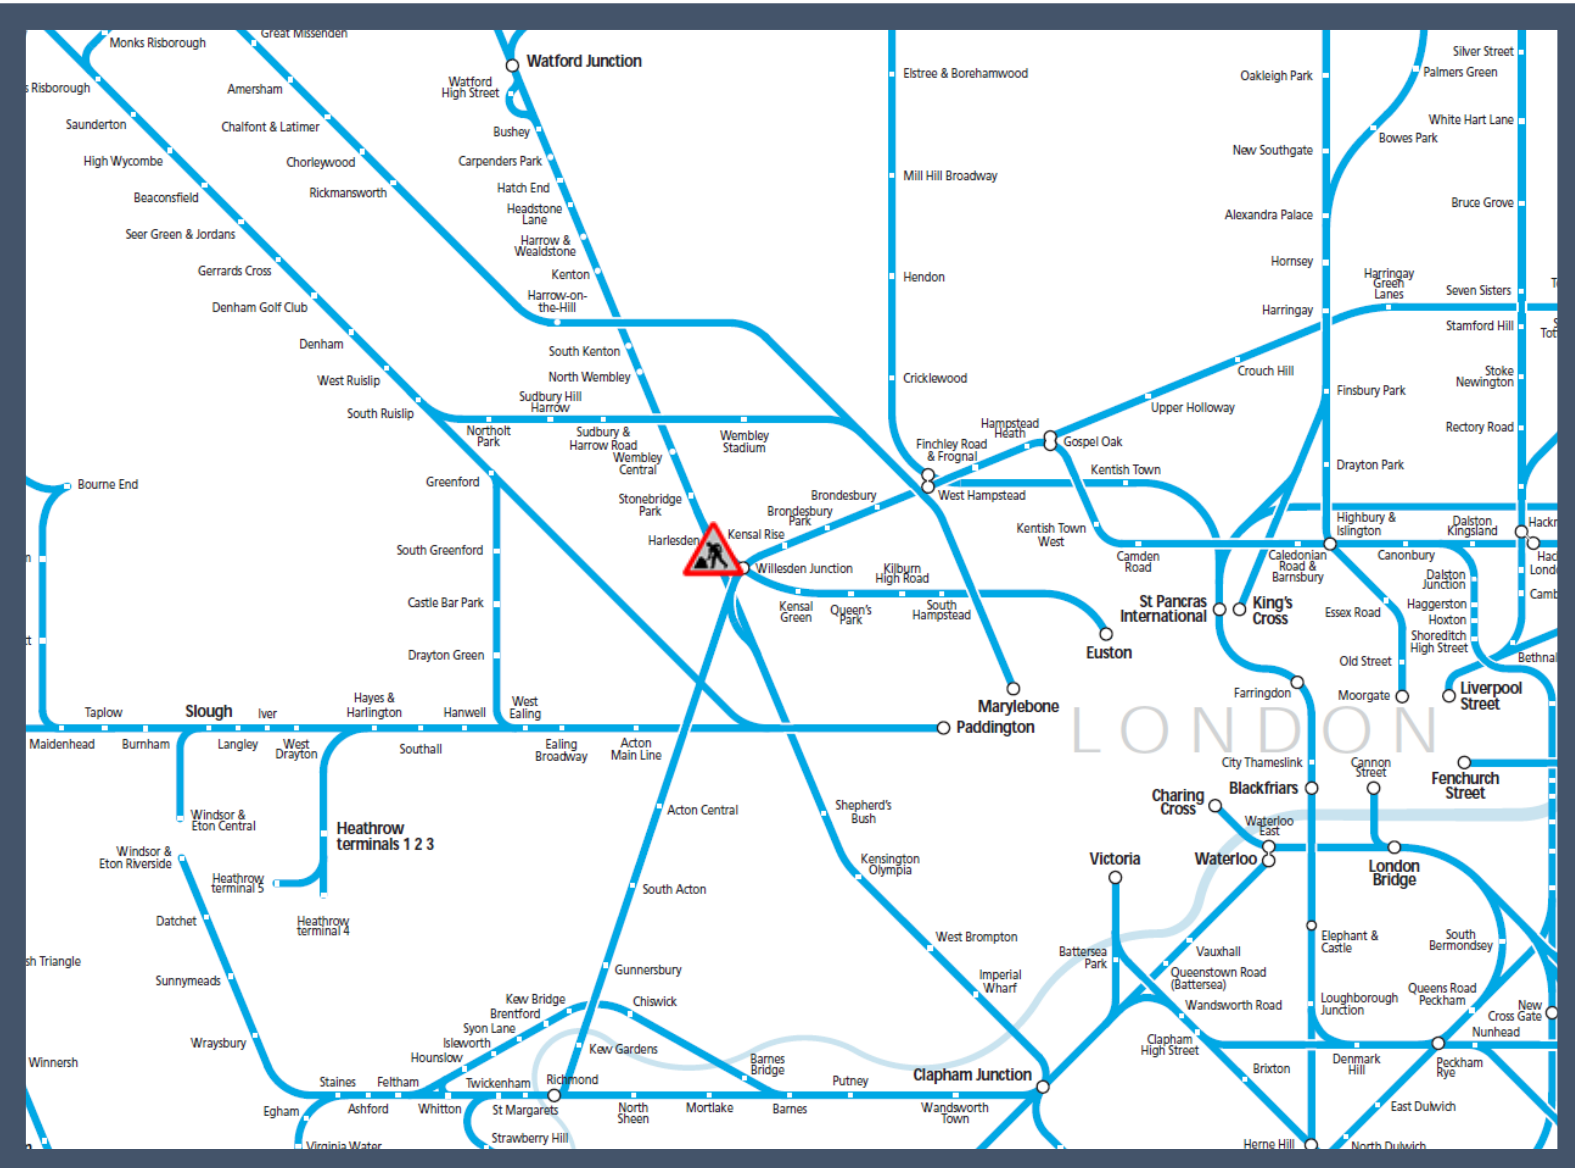

No evening / morning trains between Shepherds Bush and Milton Keynes Central

TOC affected: Southern

Key:

Engineering Works