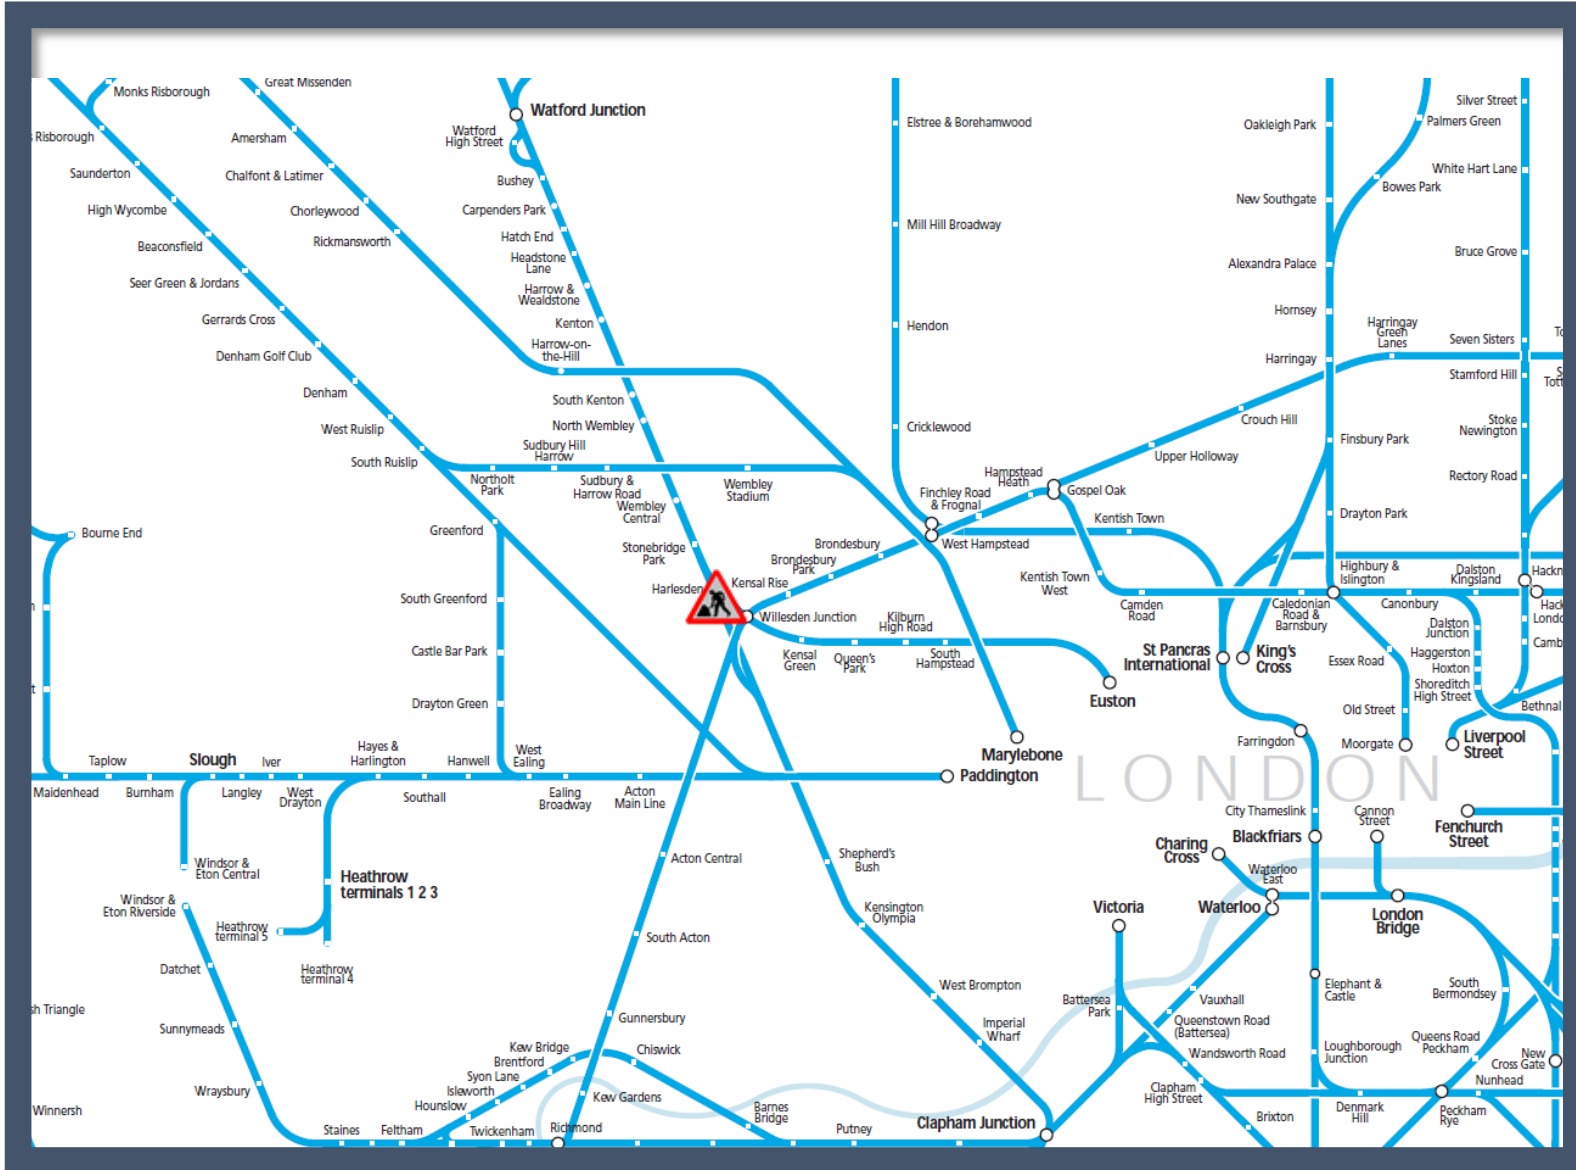

No evening / morning Southern services between Shepherds Bush and Watford Junction

TOC affected: Southern

Key:

Engineering Works