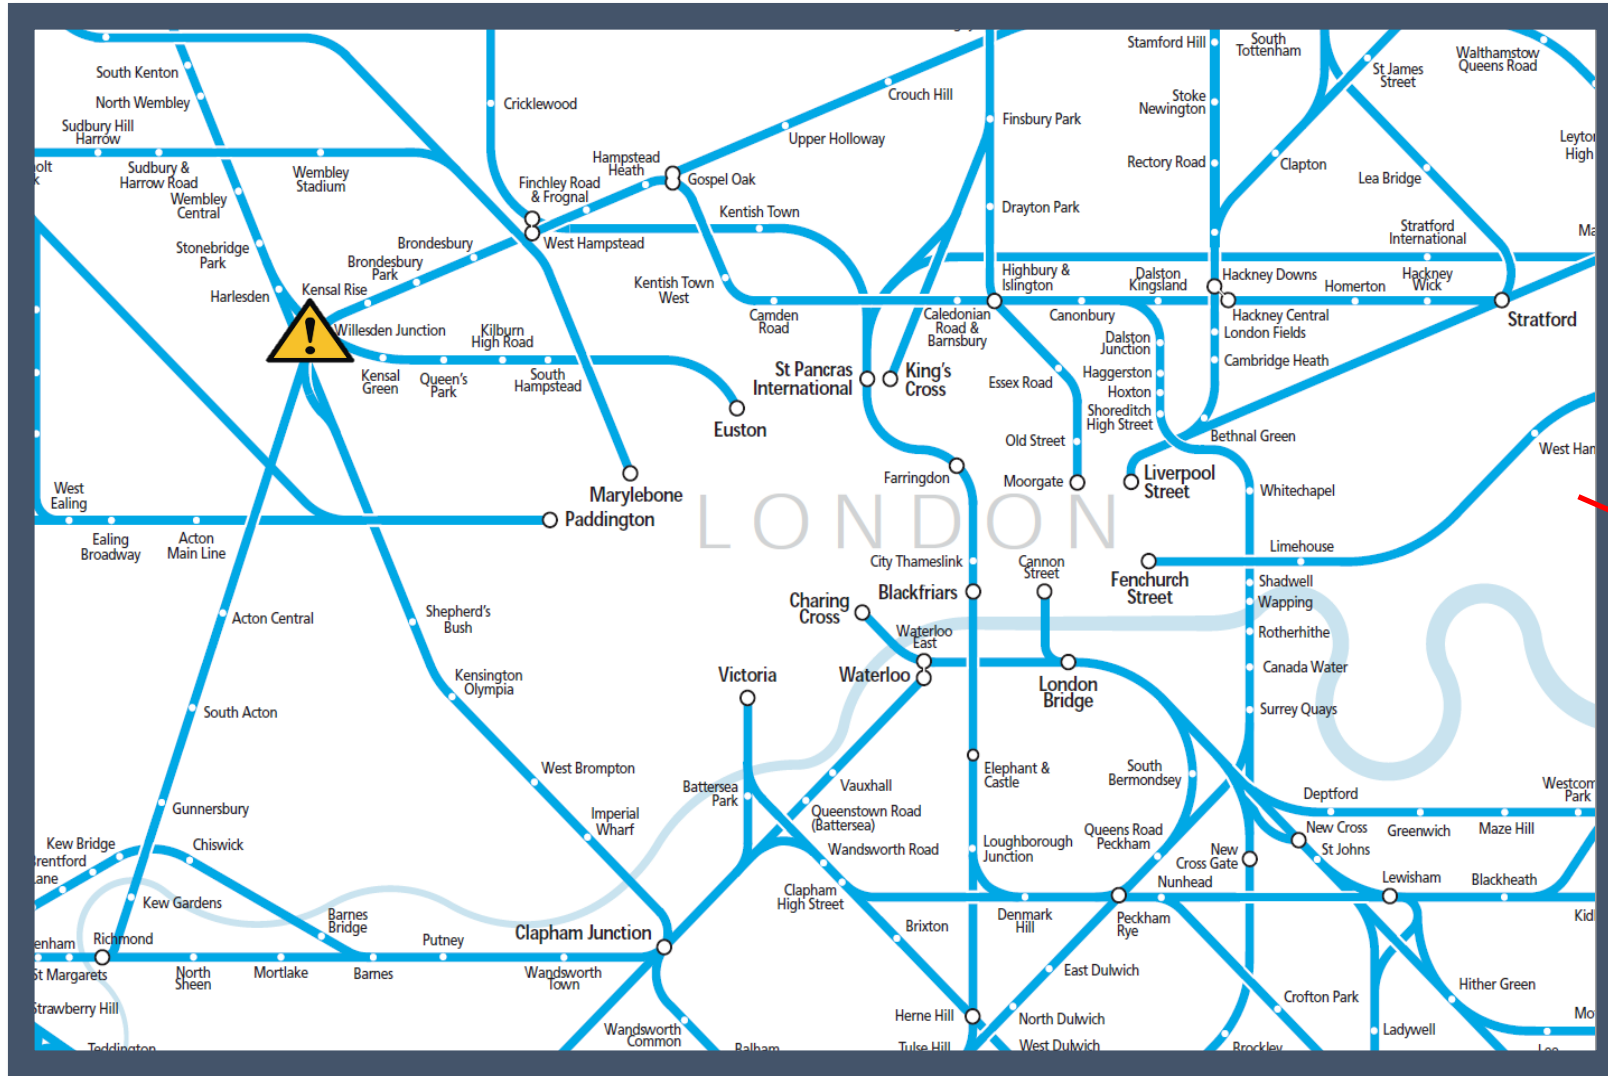

Heavy rain flooding the railway between Richmond / Clapham Junction and Stratford

TOC affected: London Overground

Key:

Disruption