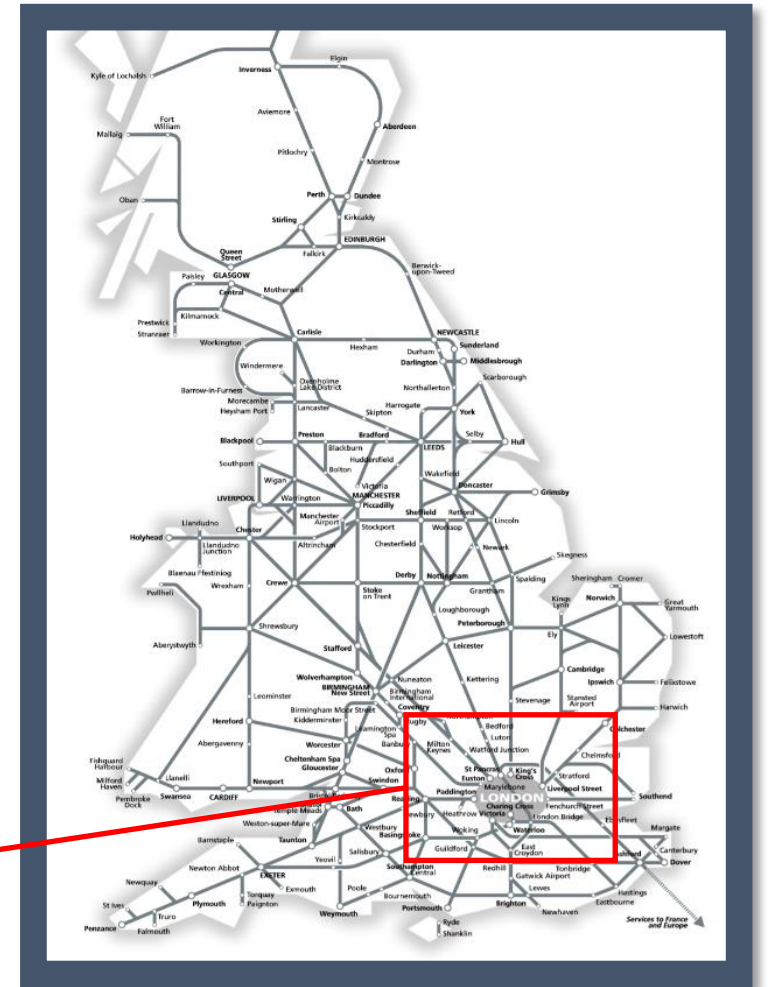

A fault on a train between Clapham Junction and Willesden Junction

TOCs affected: London Overground, Southern

Key:

	Disruption
---	------------