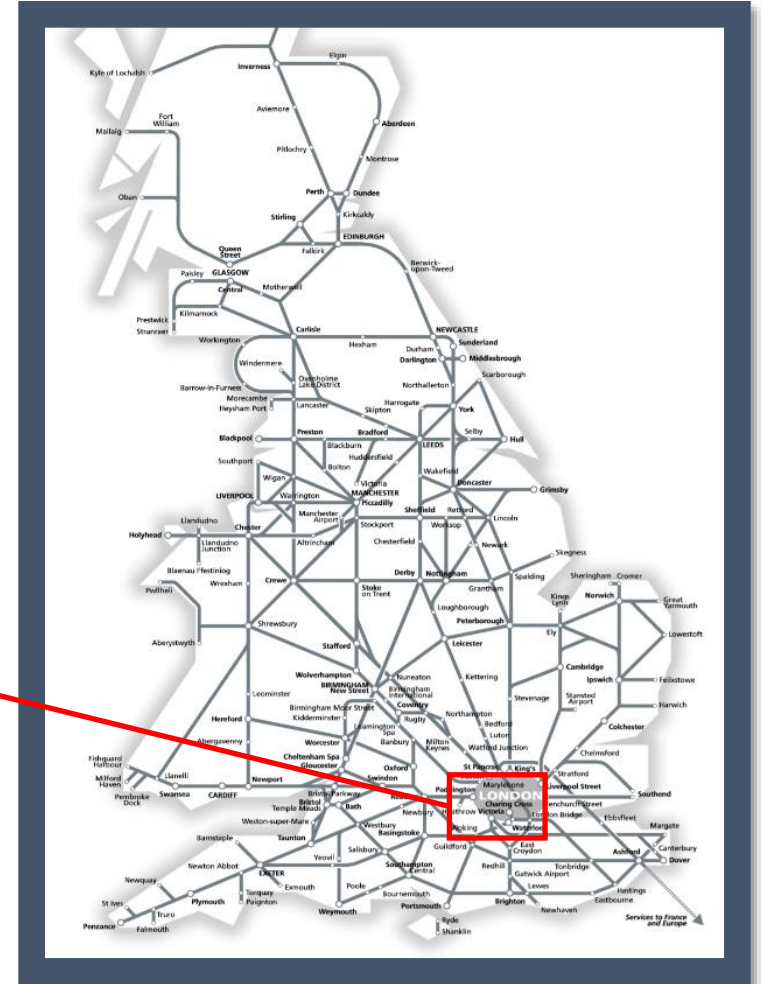

Electrical supply problems at Shepherds Bush TOC affected: London Overground

Key:

Disruption