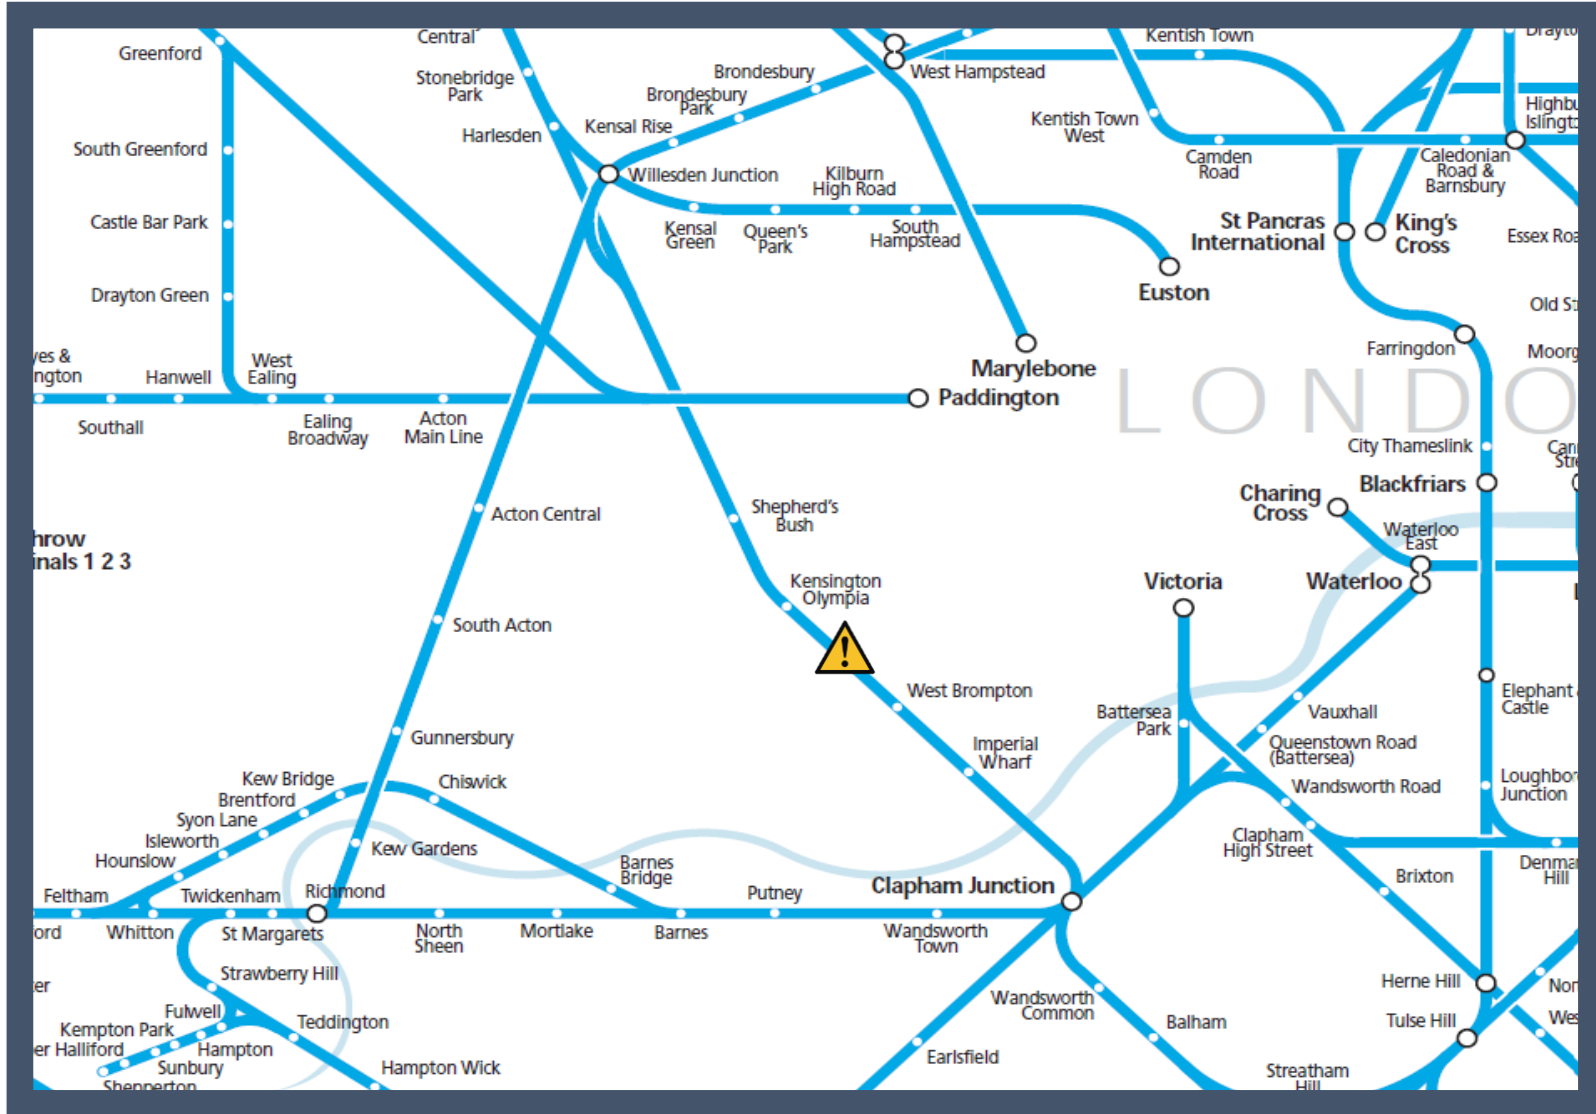

Electrical supply problems at Shepherds Bush TOC affected: London Overground

Key:

Disruption