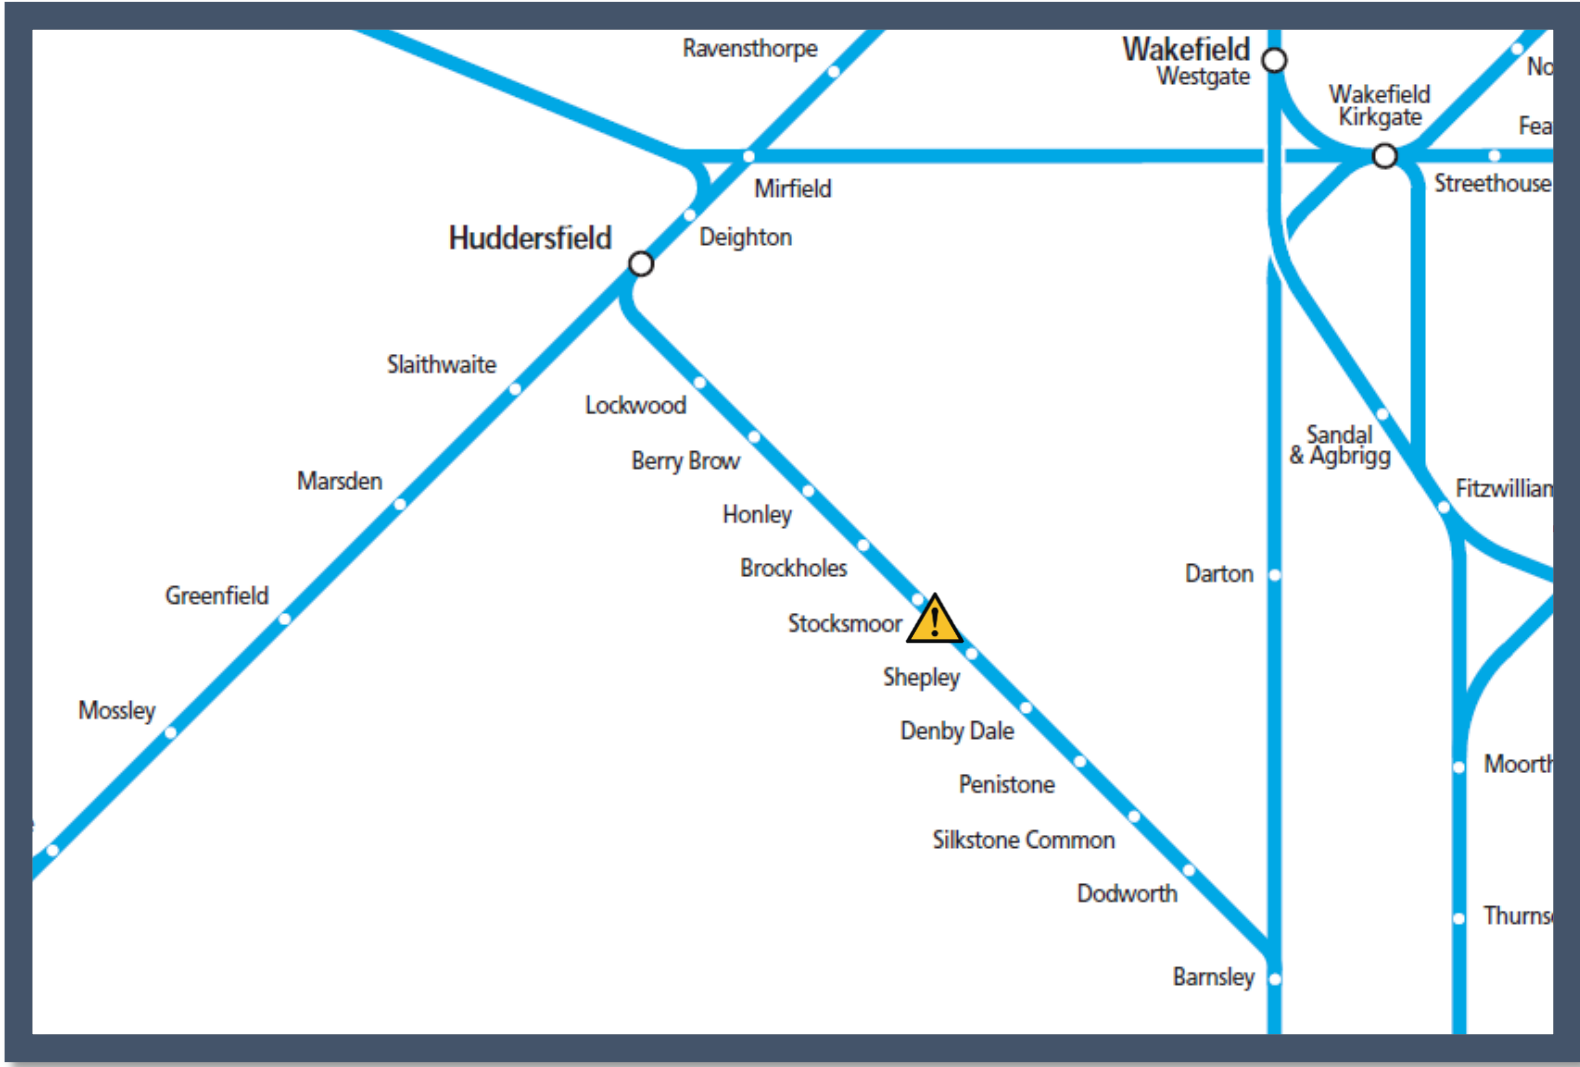

# A fault with the signalling system between Barnsley and Huddersfield TOC affected: Northern

Key:

	Disruption
---	------------