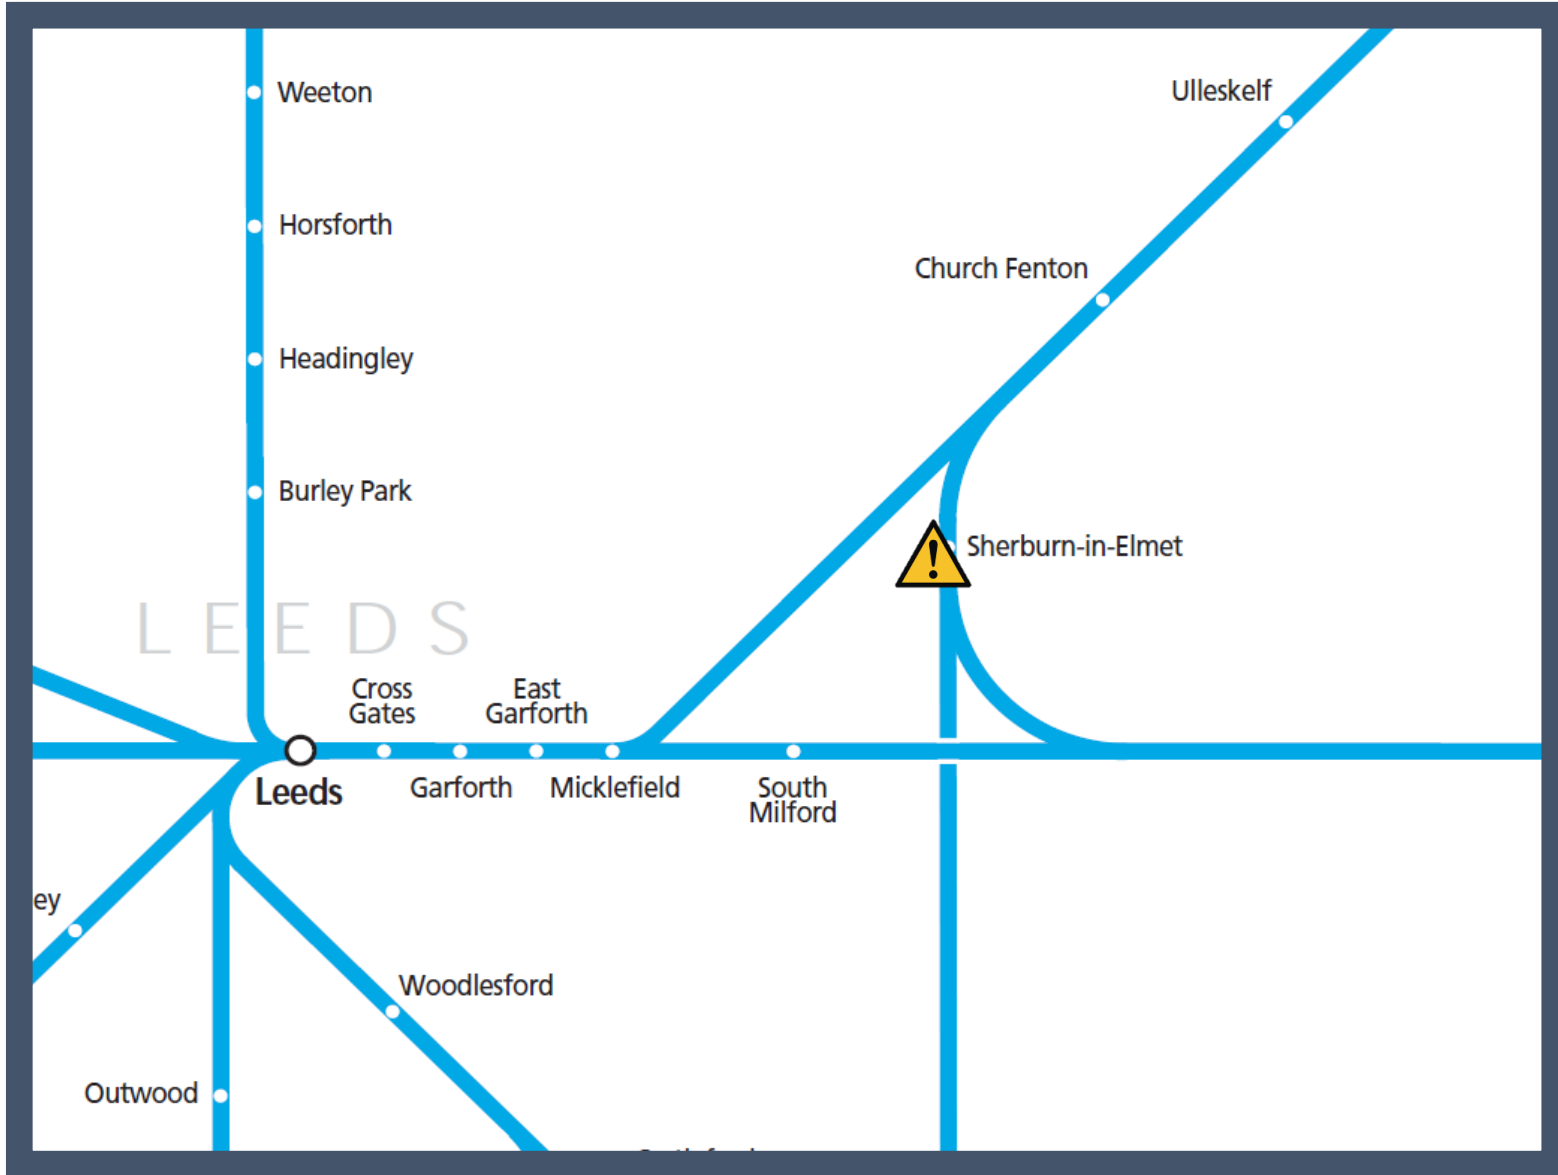

A signalling fault near Sherburn-in-Elmet TOC affected: Northern

Key:

Disruption