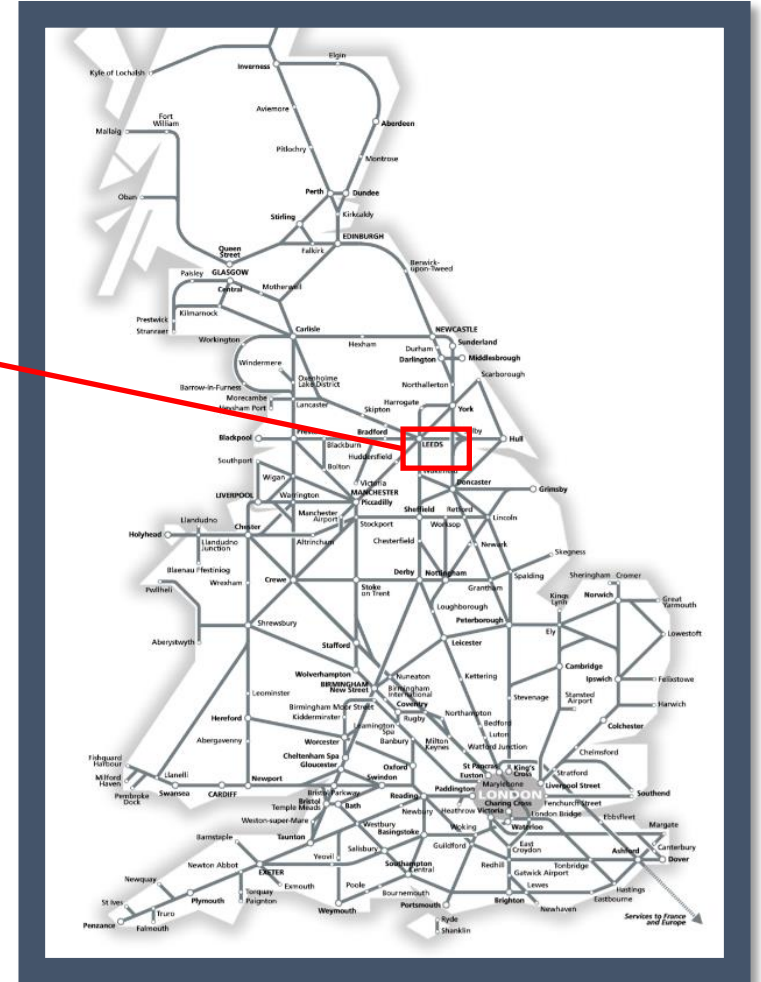

A signalling fault near Sherburn-in-Elmet TOC affected: Northern

Key:

Disruption