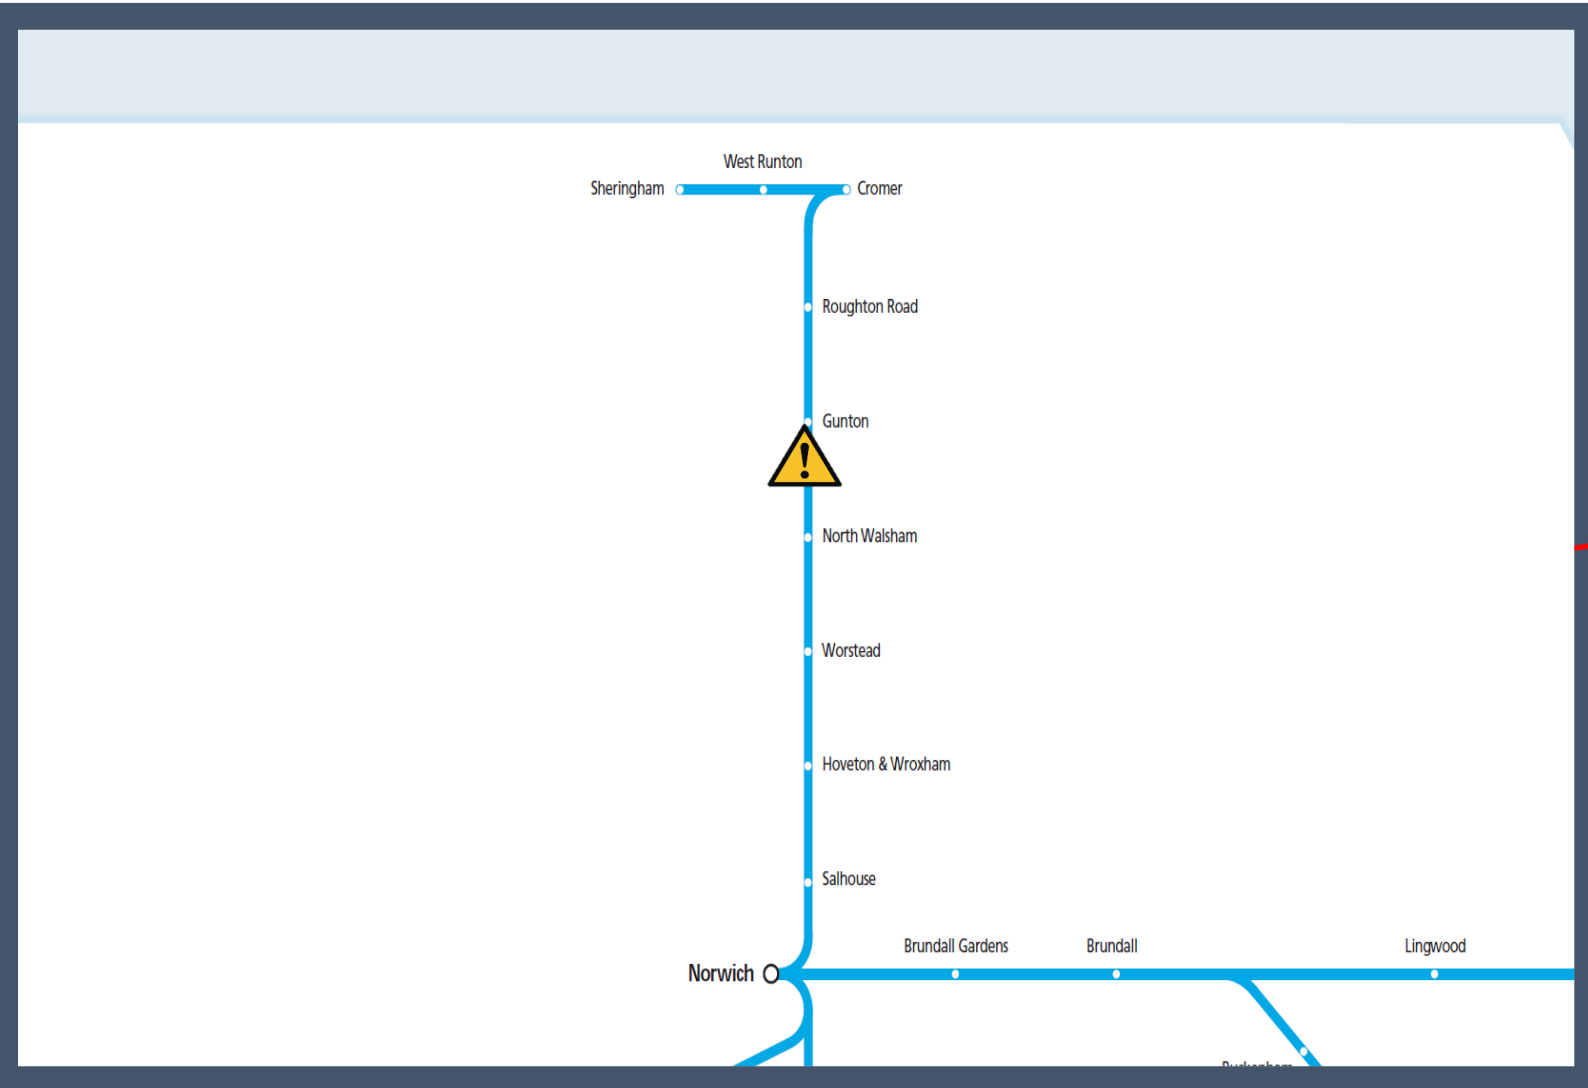

# A fault with the signalling system between Norwich and Sheringham

TOC affected: Greater Anglia

Key:

Disruption