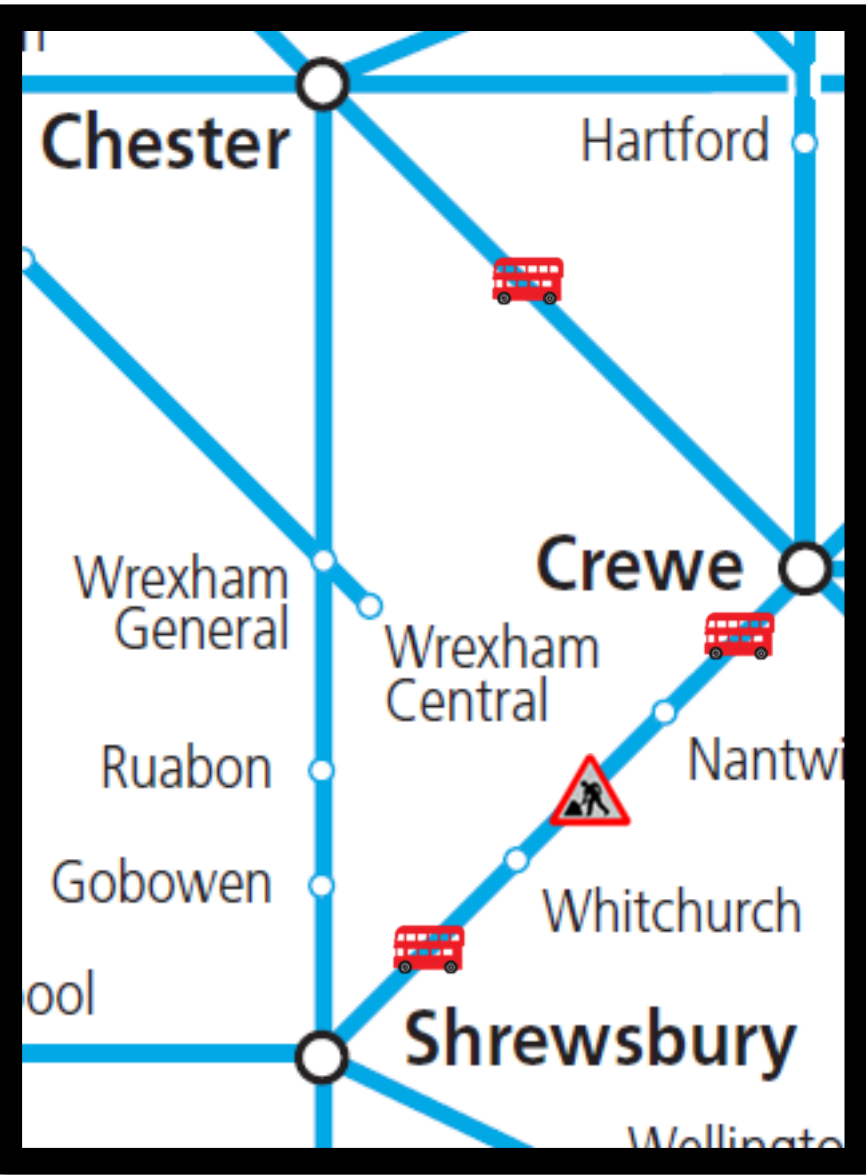

Buses replace trains between
Shrewsbury and Chester via Crewe
TOC affected: Transport for Wales

Key:

	Engineering Works
	Bus Replacement Services