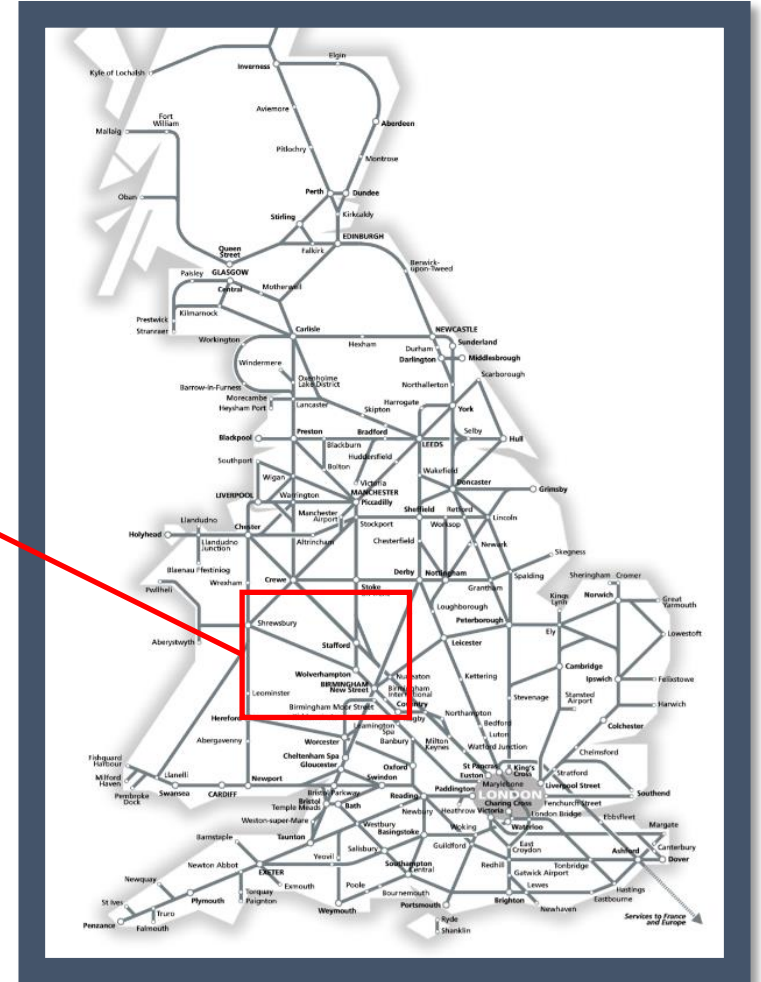

Emergency services are dealing with an incident between Shrewsbury and Wolverhampton

TOCs affected: Transport for Wales, West Midlands Railway

Key:

Disruption