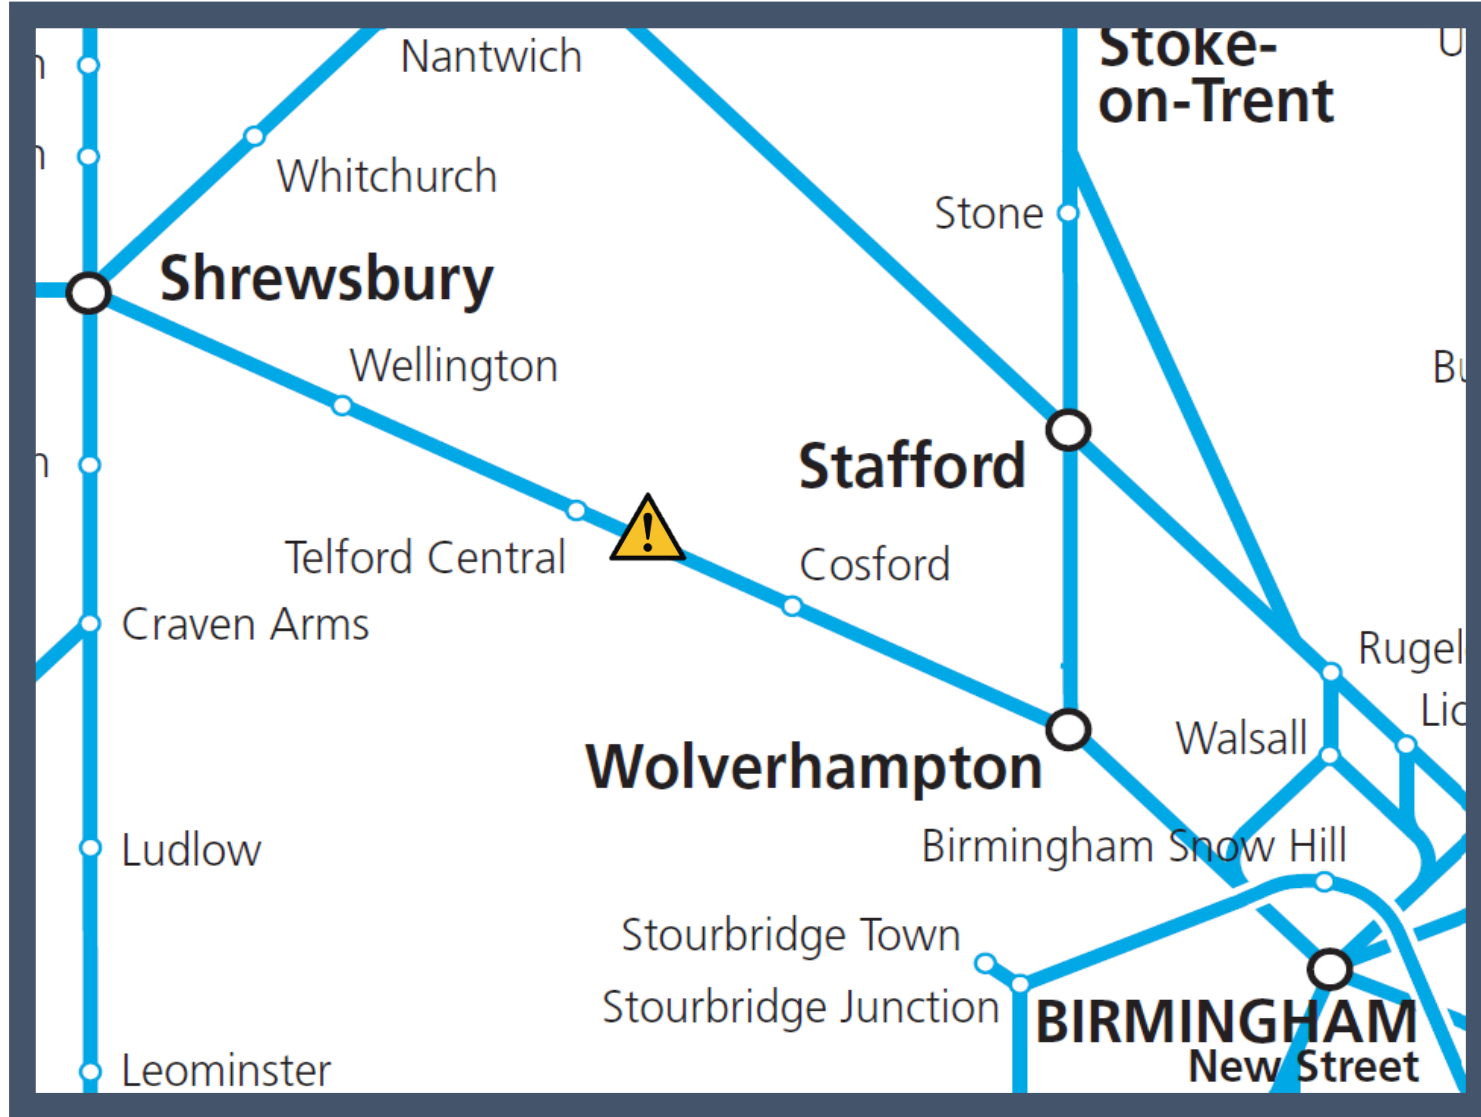

Emergency services are dealing with an incident between Shrewsbury and Wolverhampton

TOCs affected: Transport for Wales, West Midlands Railway

Key:

Disruption