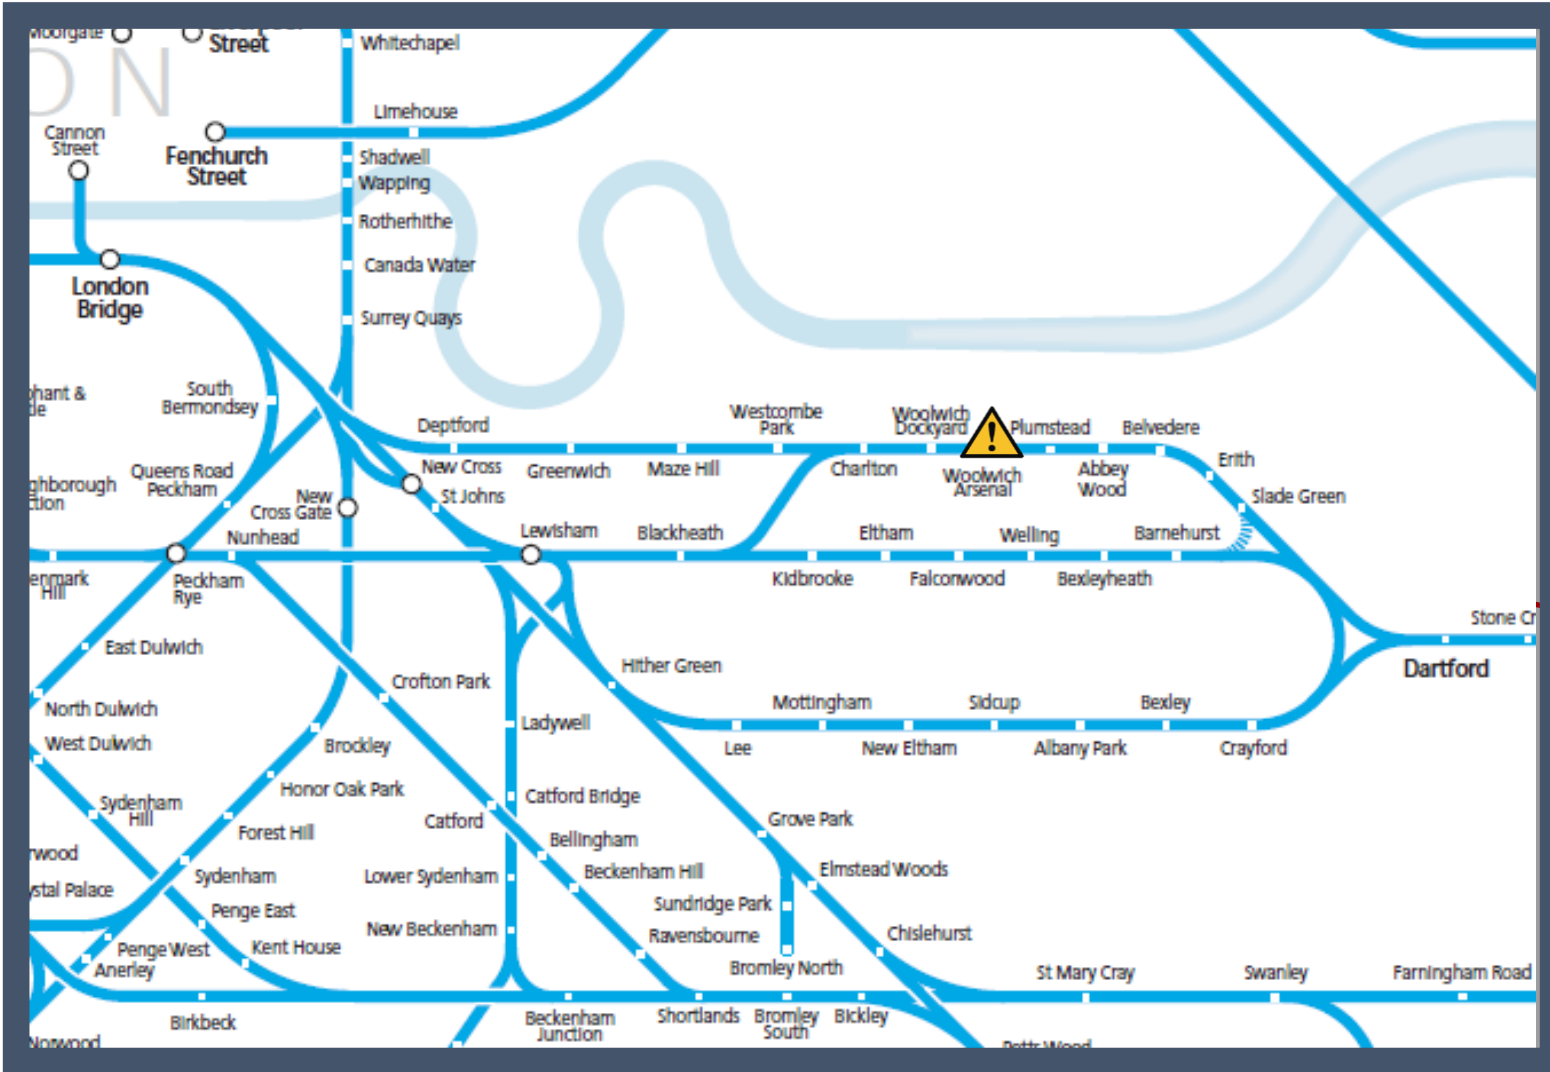

# A fault with the signalling system between London Bridge and Slade Green TOCs affected: Southeastern, Thameslink

Key:

Disruption