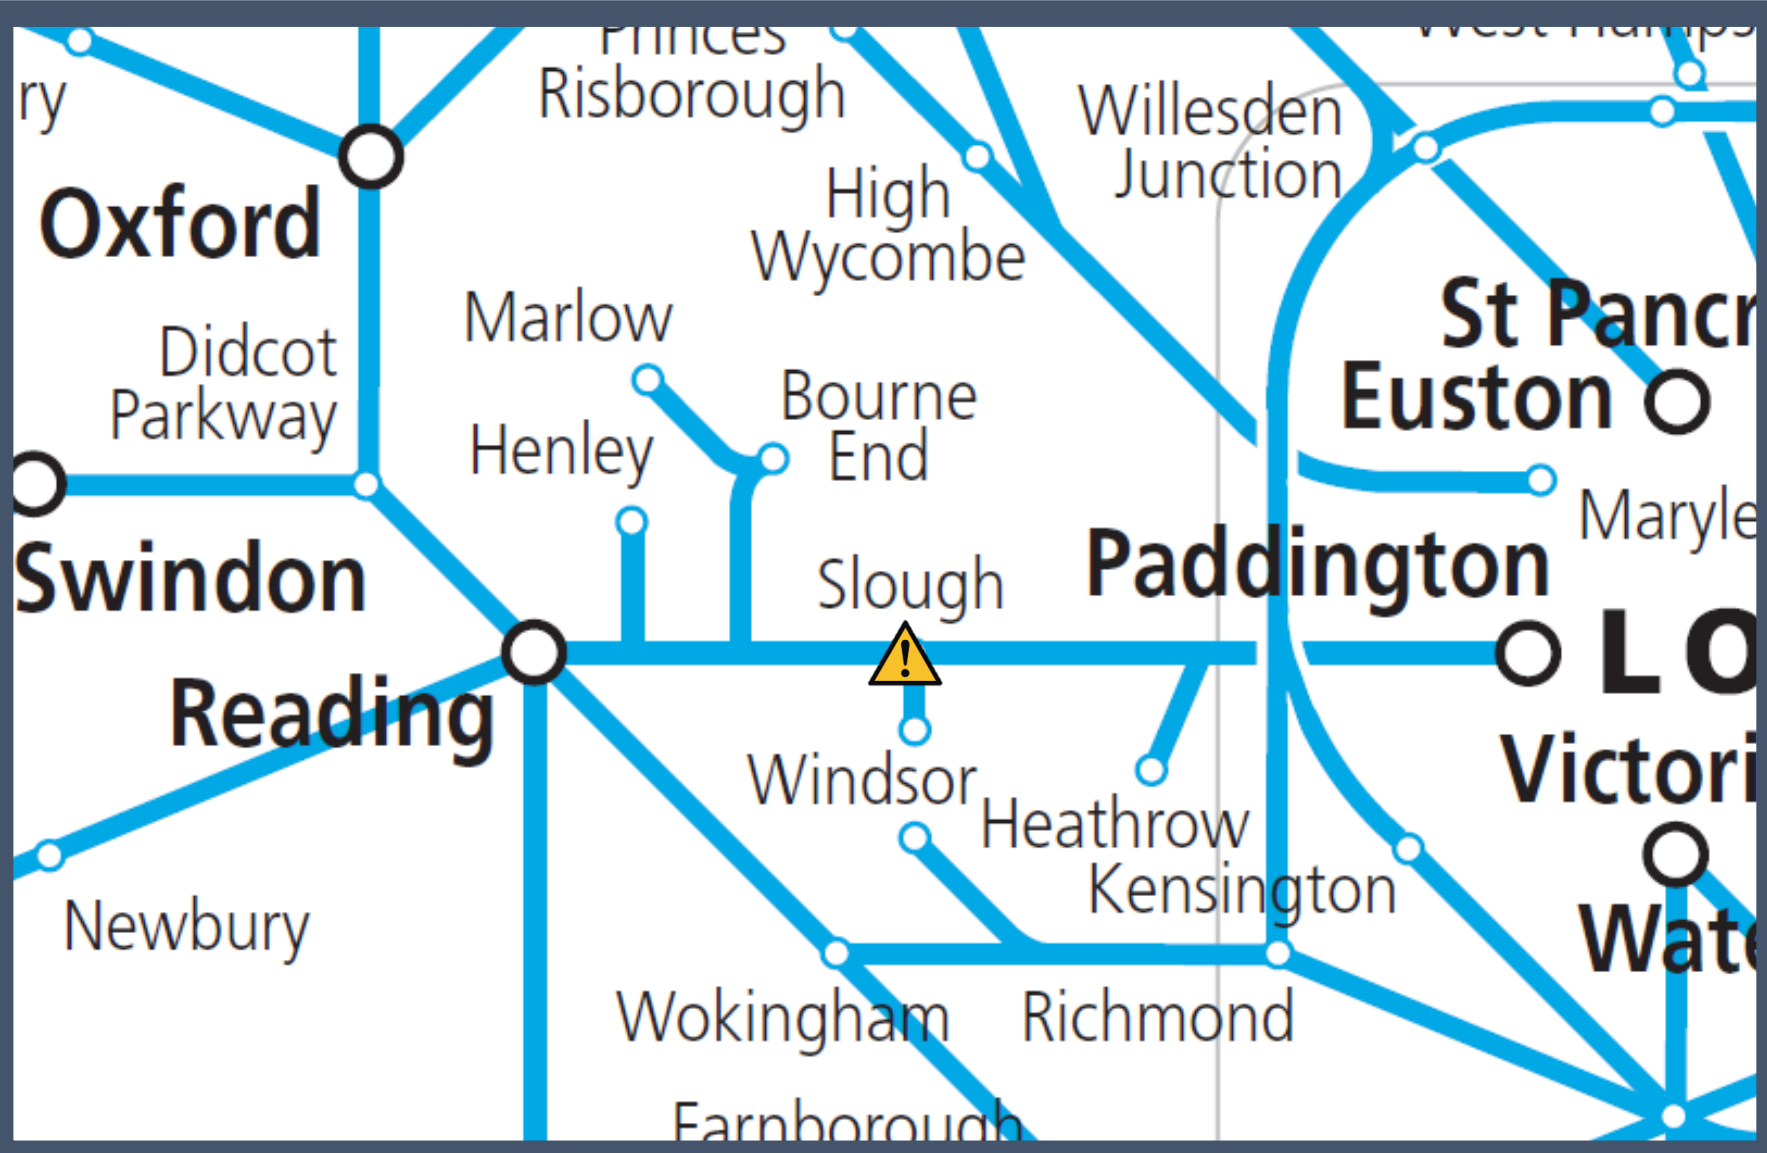

A person hit by a train between London Paddington and Slough / Heathrow Terminal 5
TOCs affected: GWR, Heathrow Express, TfL Rail

Key:

	Disruption
---------------------------------------------------------------------------------------	------------