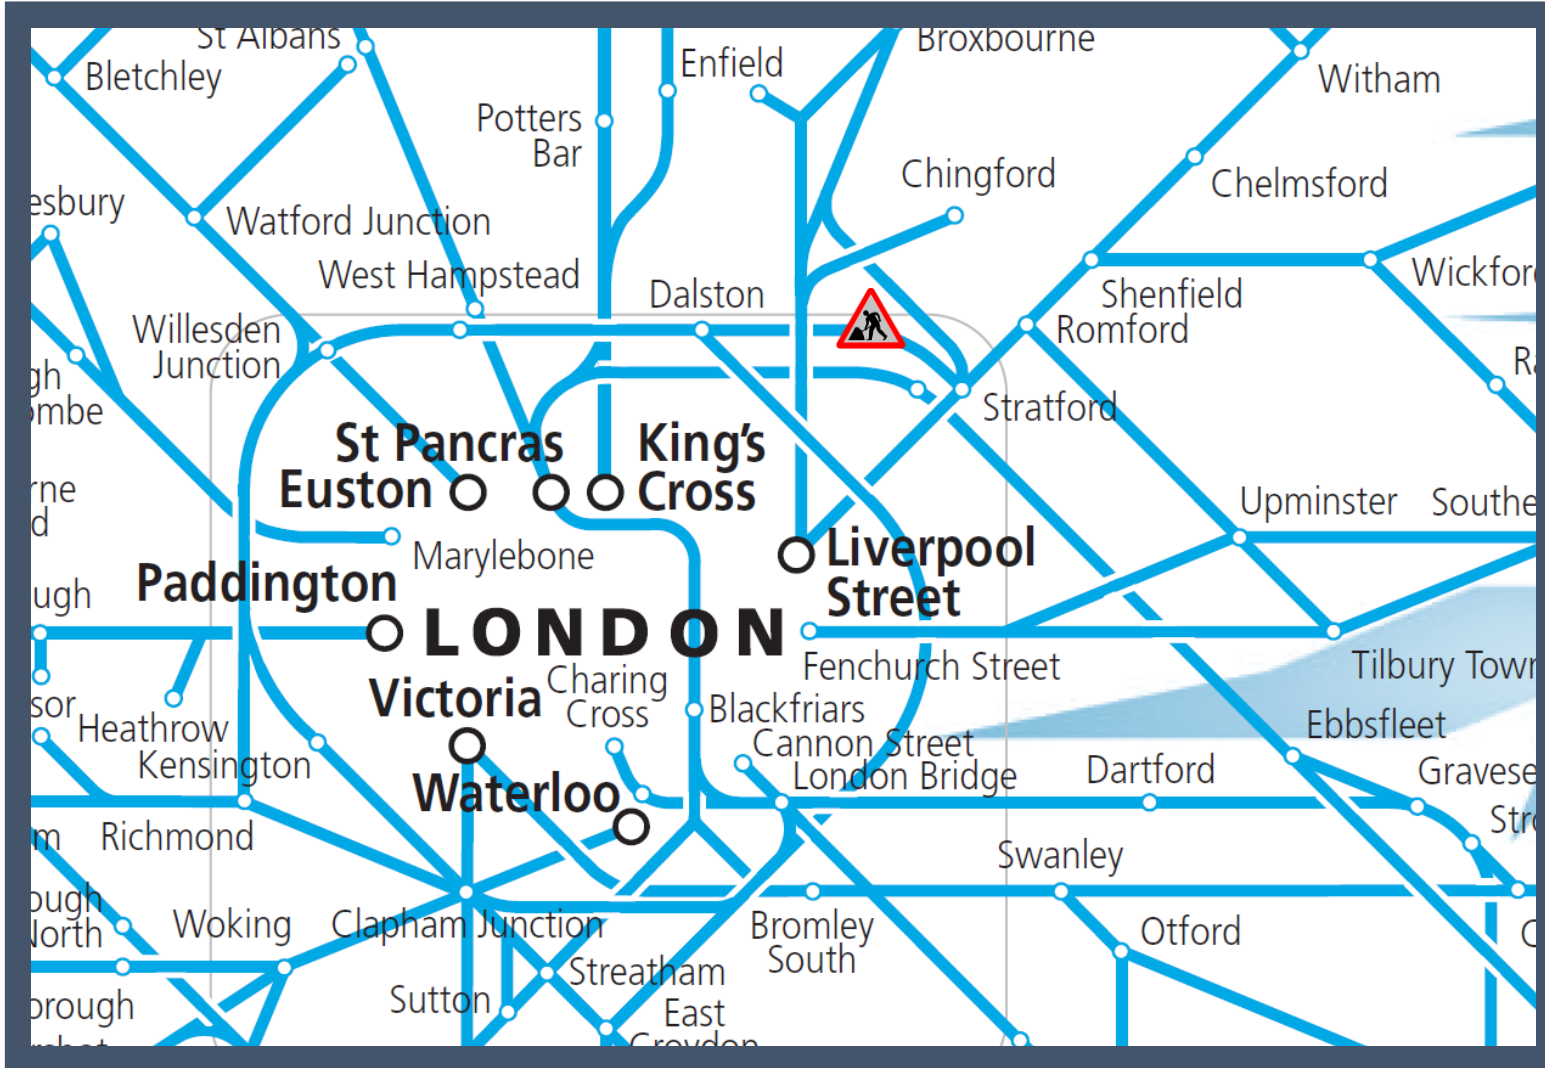

# No trains between South Tottenham and Barking

TOC affected: London Overground

Key:

Engineering Works