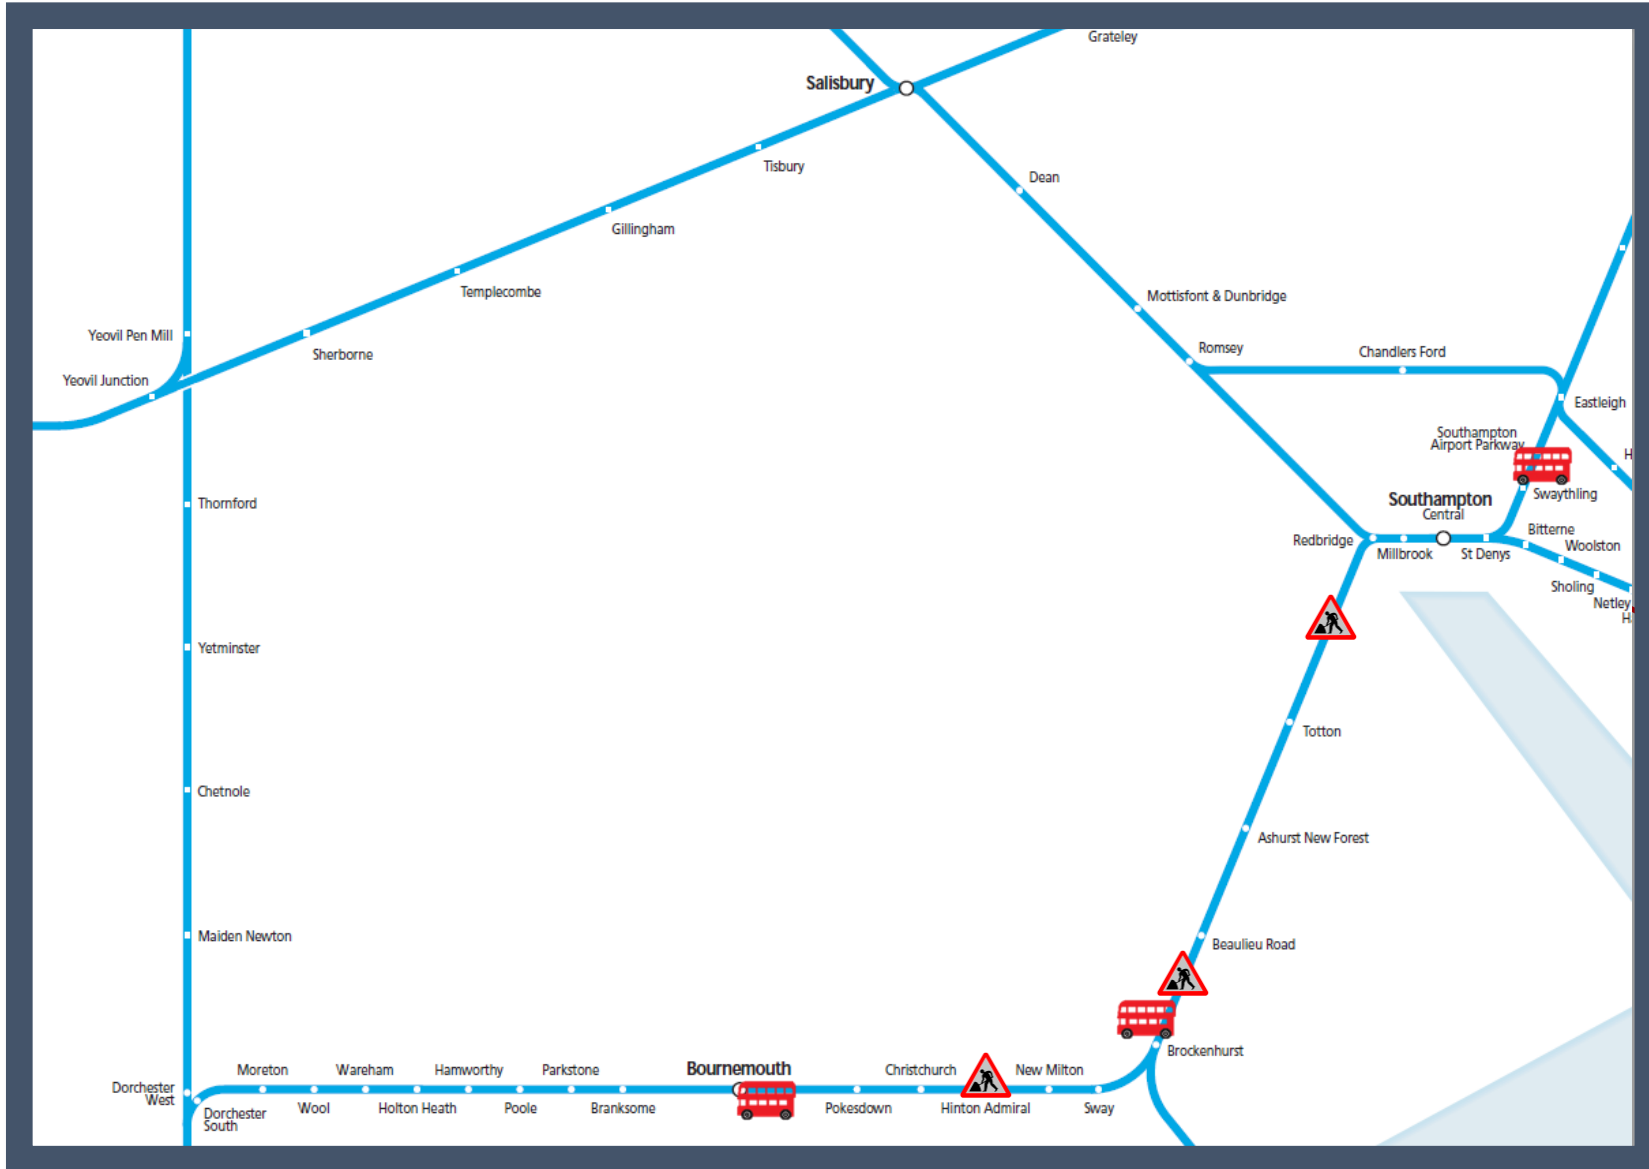

Buses replace trains between Southampton Airport Parkway and Bournemouth

TOCs affected: CrossCountry, South Western Railway

Key:

	Engineering Works
	Bus Replacement Services