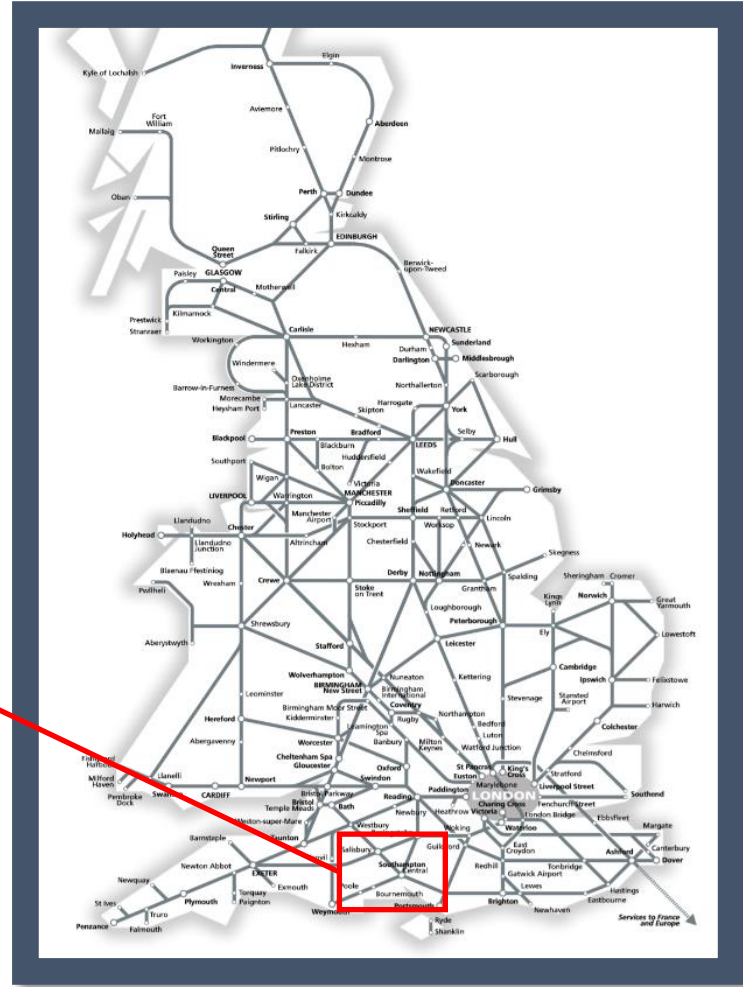

Buses replace trains between Southampton Airport Parkway and Bournemouth

TOCs affected: CrossCountry, South Western Railway

Key:

	Engineering Works
	Bus Replacement Services