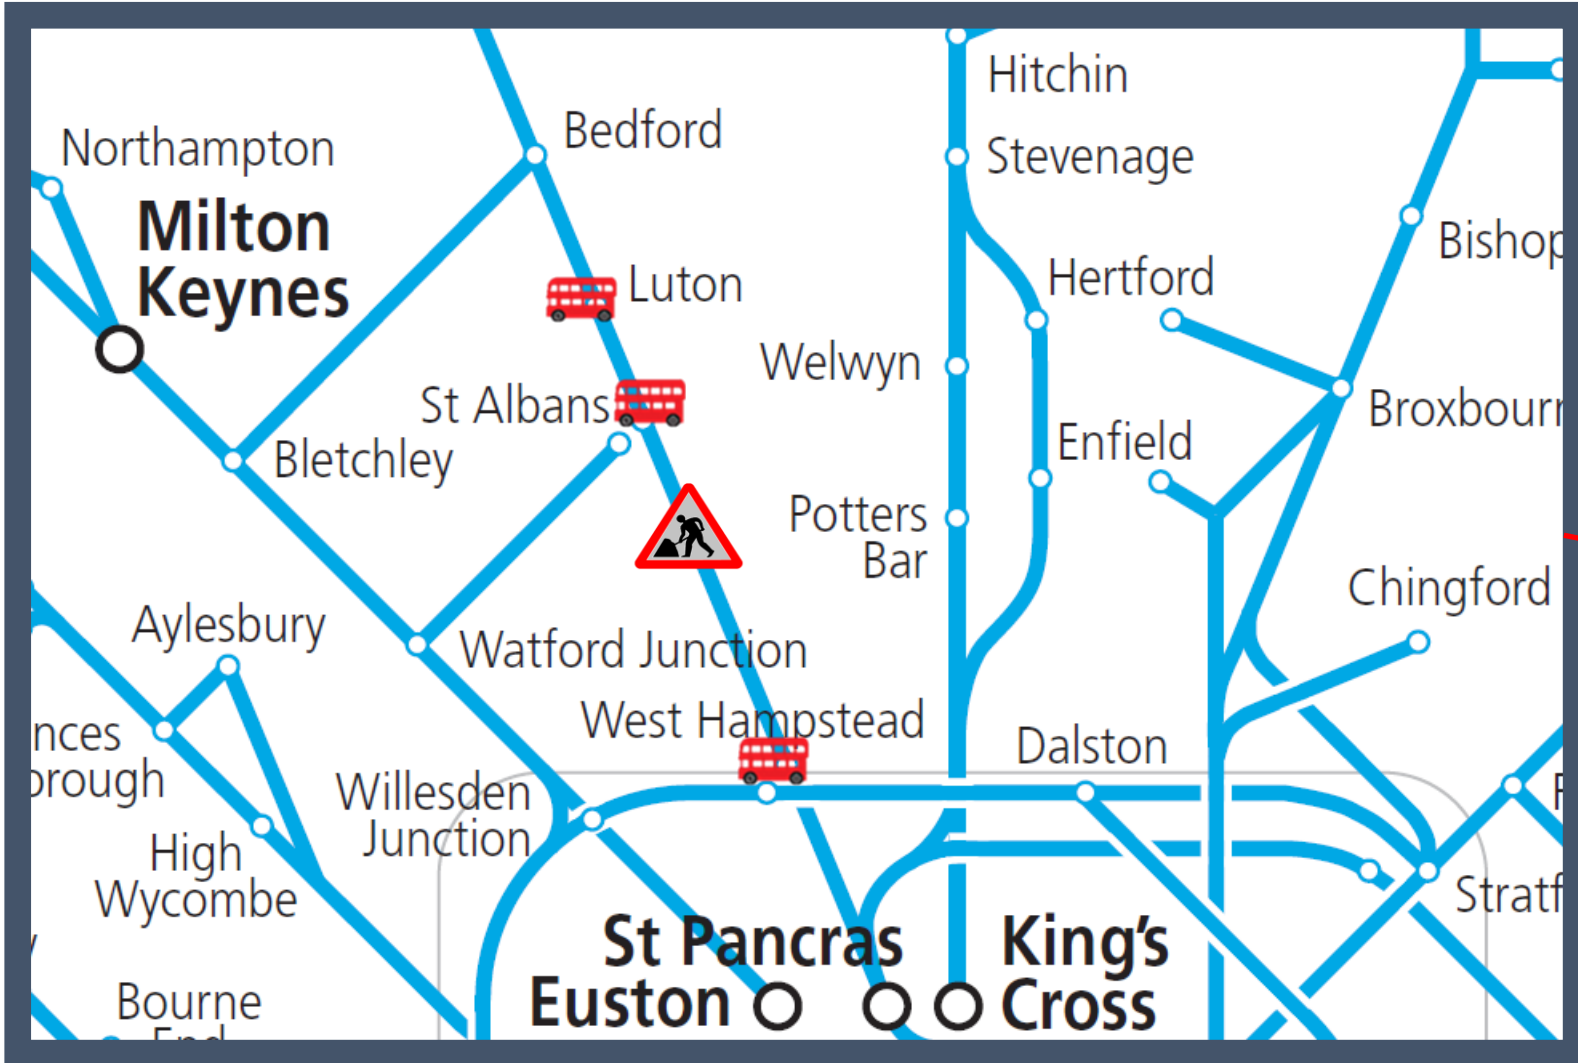

Buses replace trains between St Albans City and Luton / West Hampstead
Thameslink
 TOC affected: Thameslink

Key:

Engineering Works

Bus Replacement Services