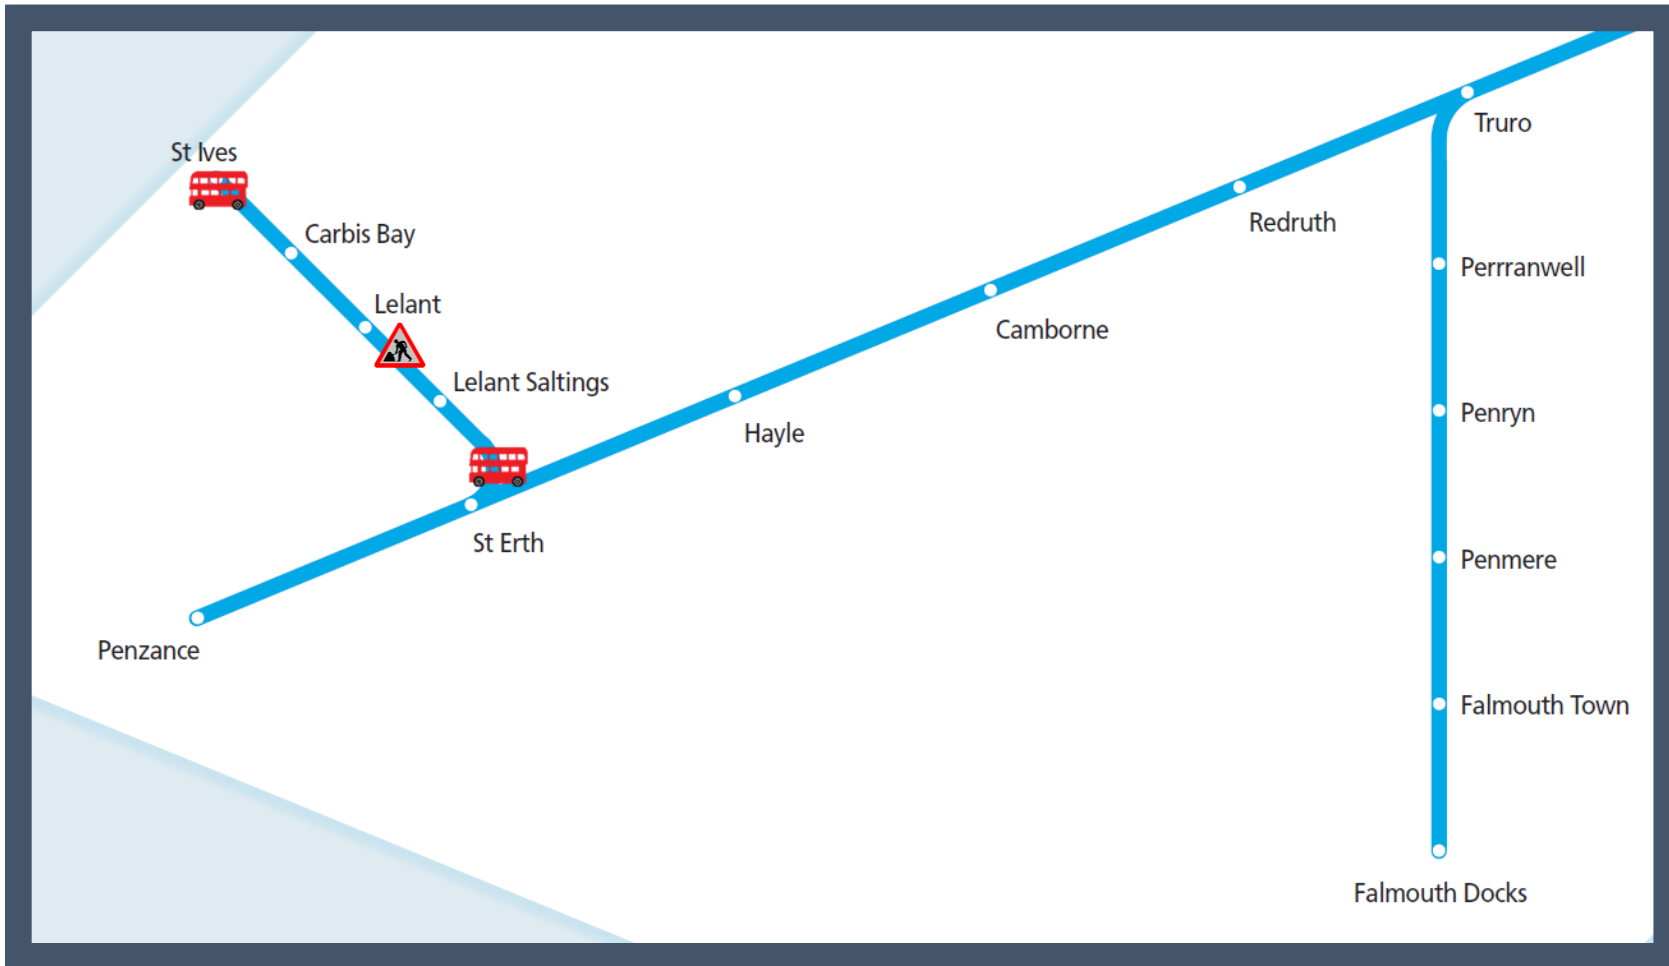

Buses replace trains between St Erth and St Ives

TOC affected: Great Western Railway

Key:

	Engineering Works
	Bus Replacement Services