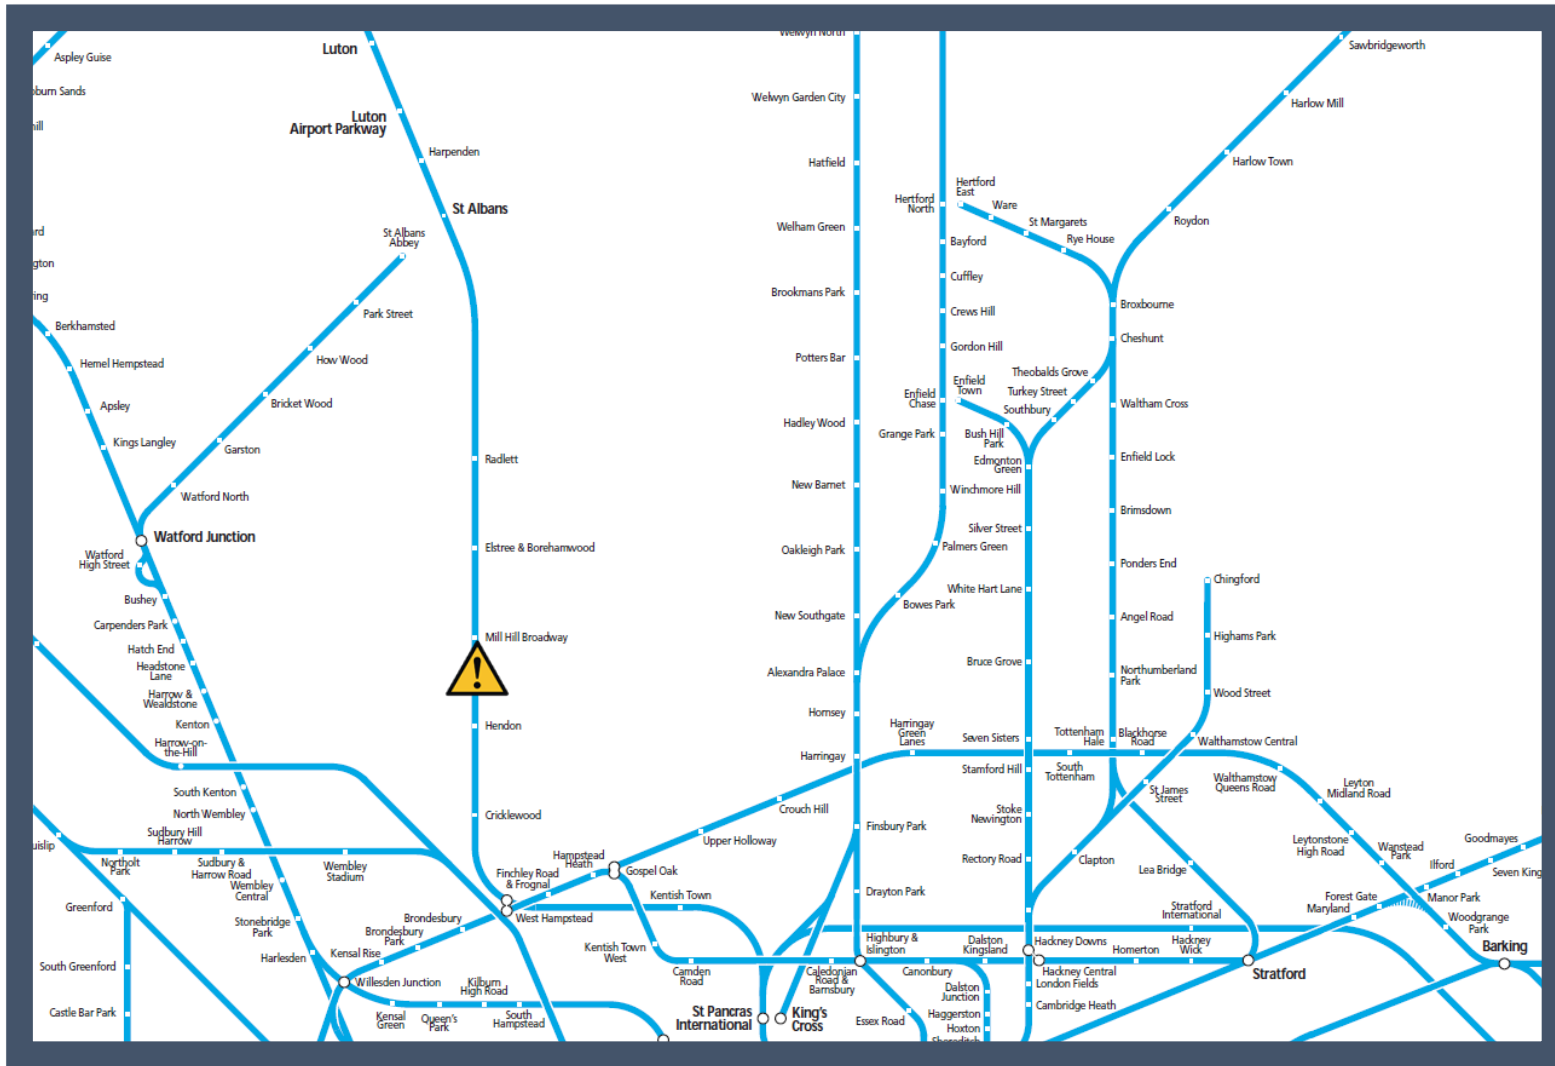

A fault with the signalling system between St Albans and West Hampstead

Thameslink

TOC affected: Thameslink

Key:

Disruption