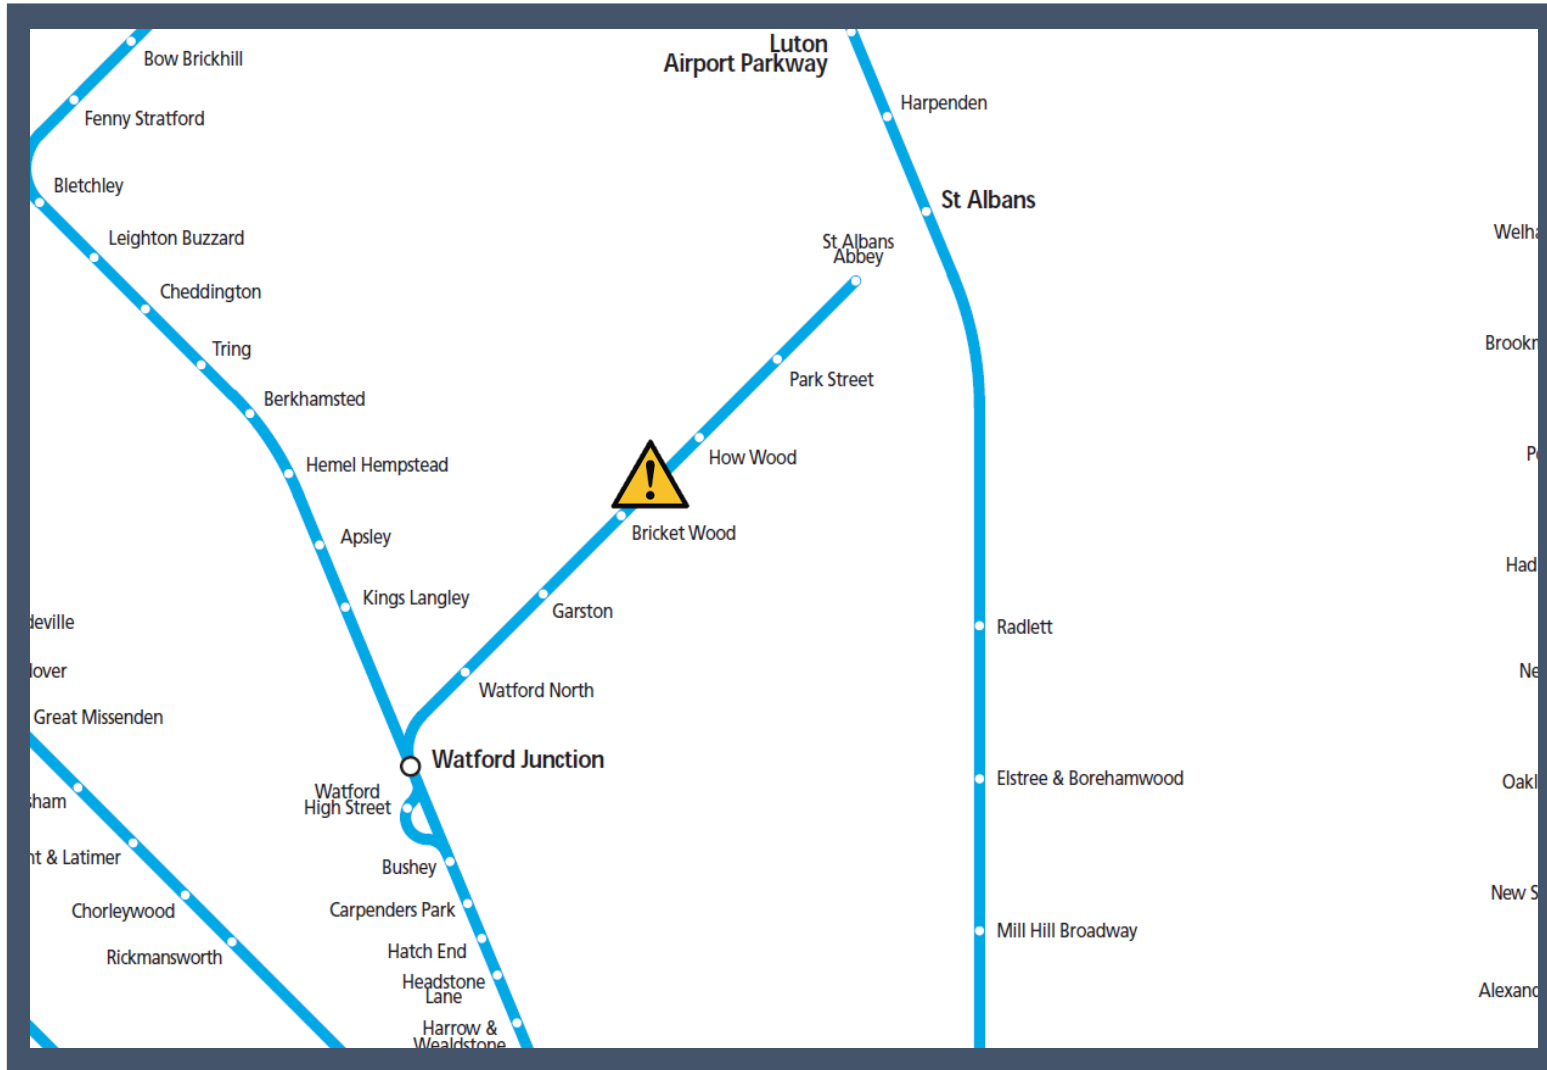

A shortage of train crew between Watford Junction and St Albans Abbey TOC affected: London Northwestern Railway

Key:

Disruption