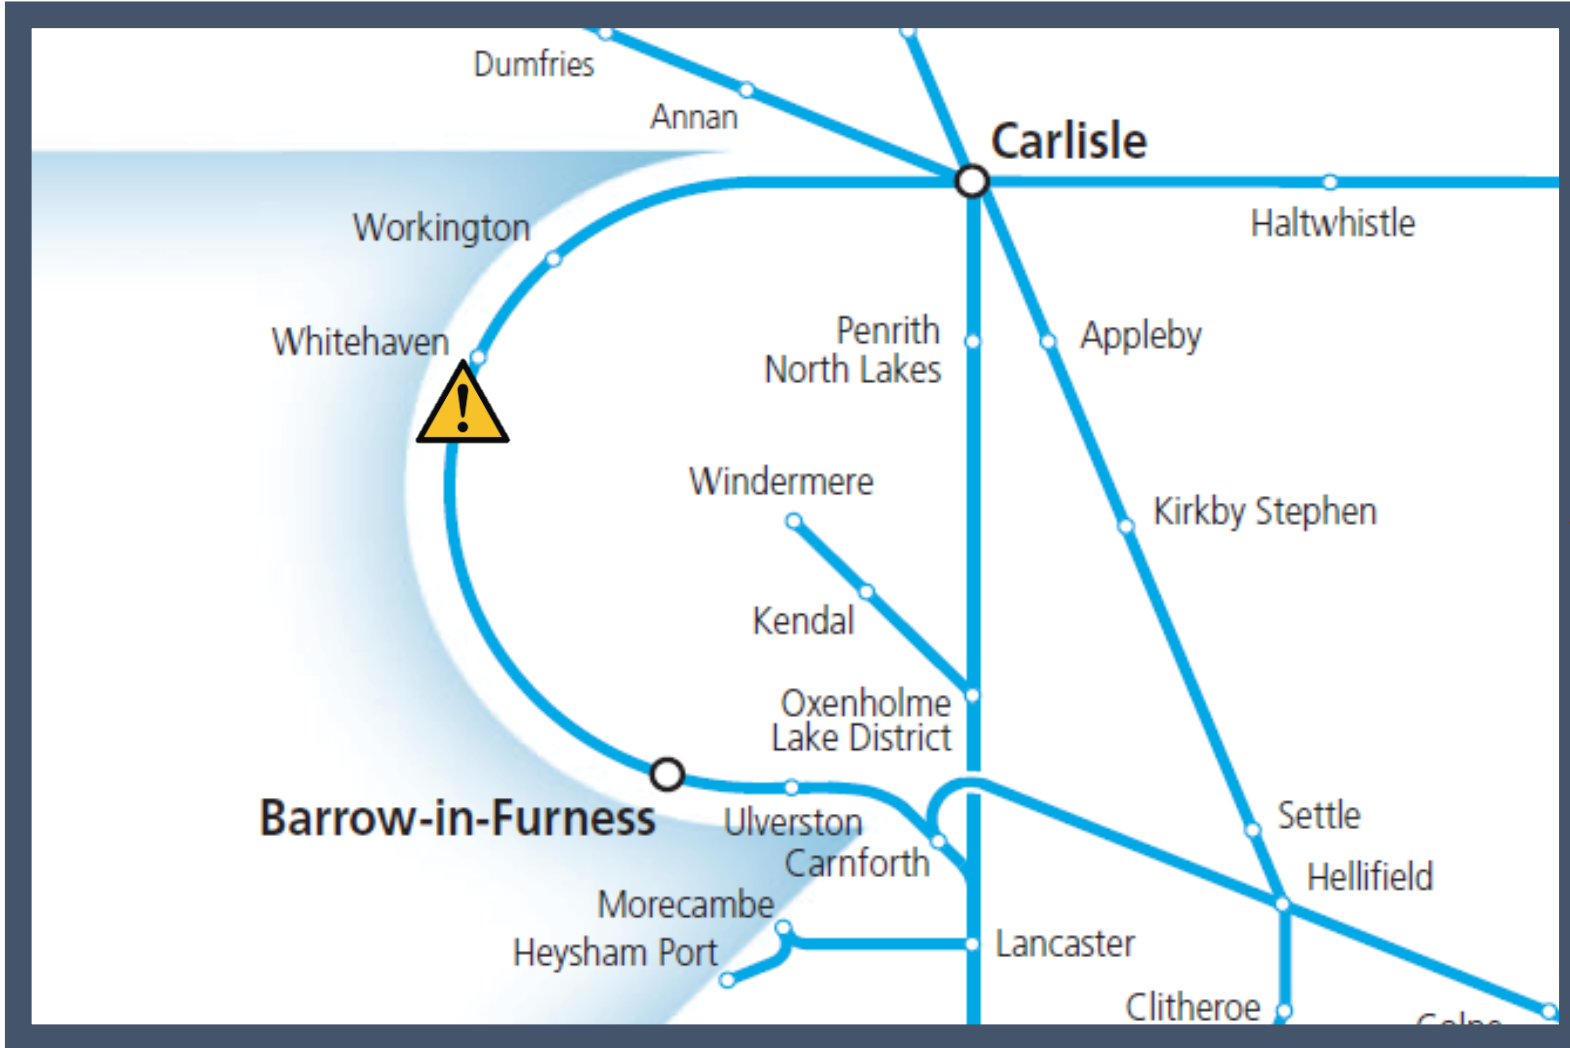

A fault with the signalling system between St Bees and Whitehaven TOC affected: Northern

Key:

	Disruption
---	------------