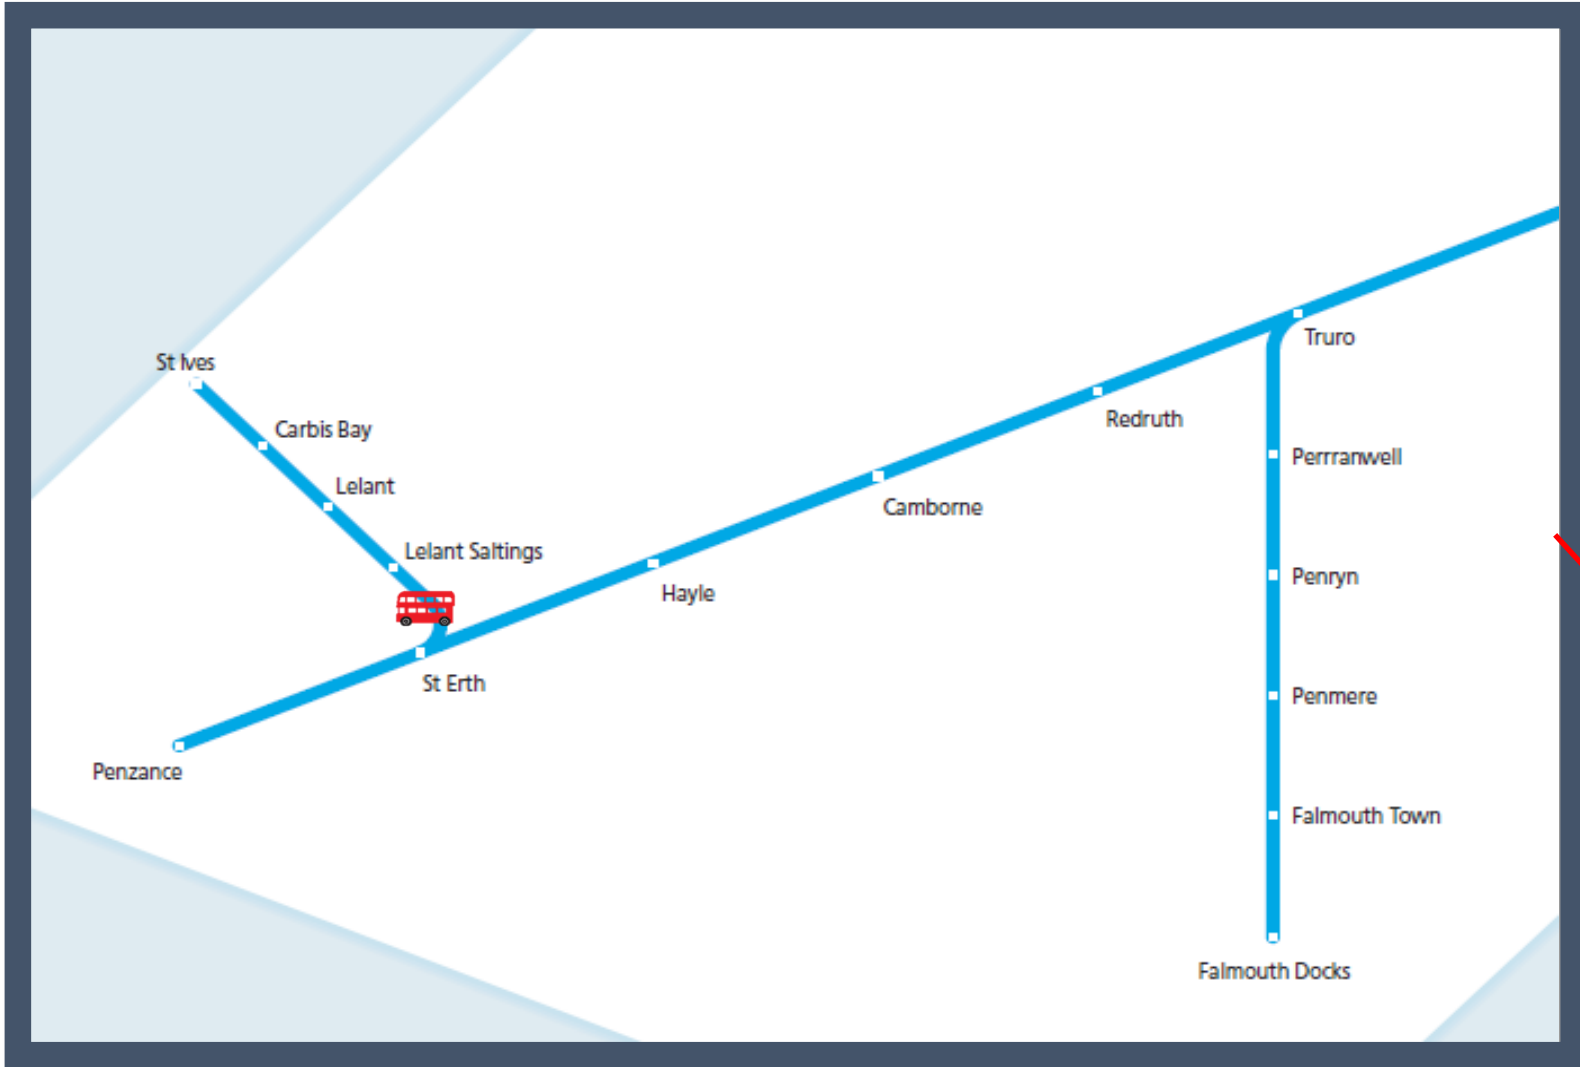

# Buses replace trains between St Erth and Lelant Saltings

TOC affected: Great Western Railway

Key:

	Bus Replacement Service
---	-------------------------