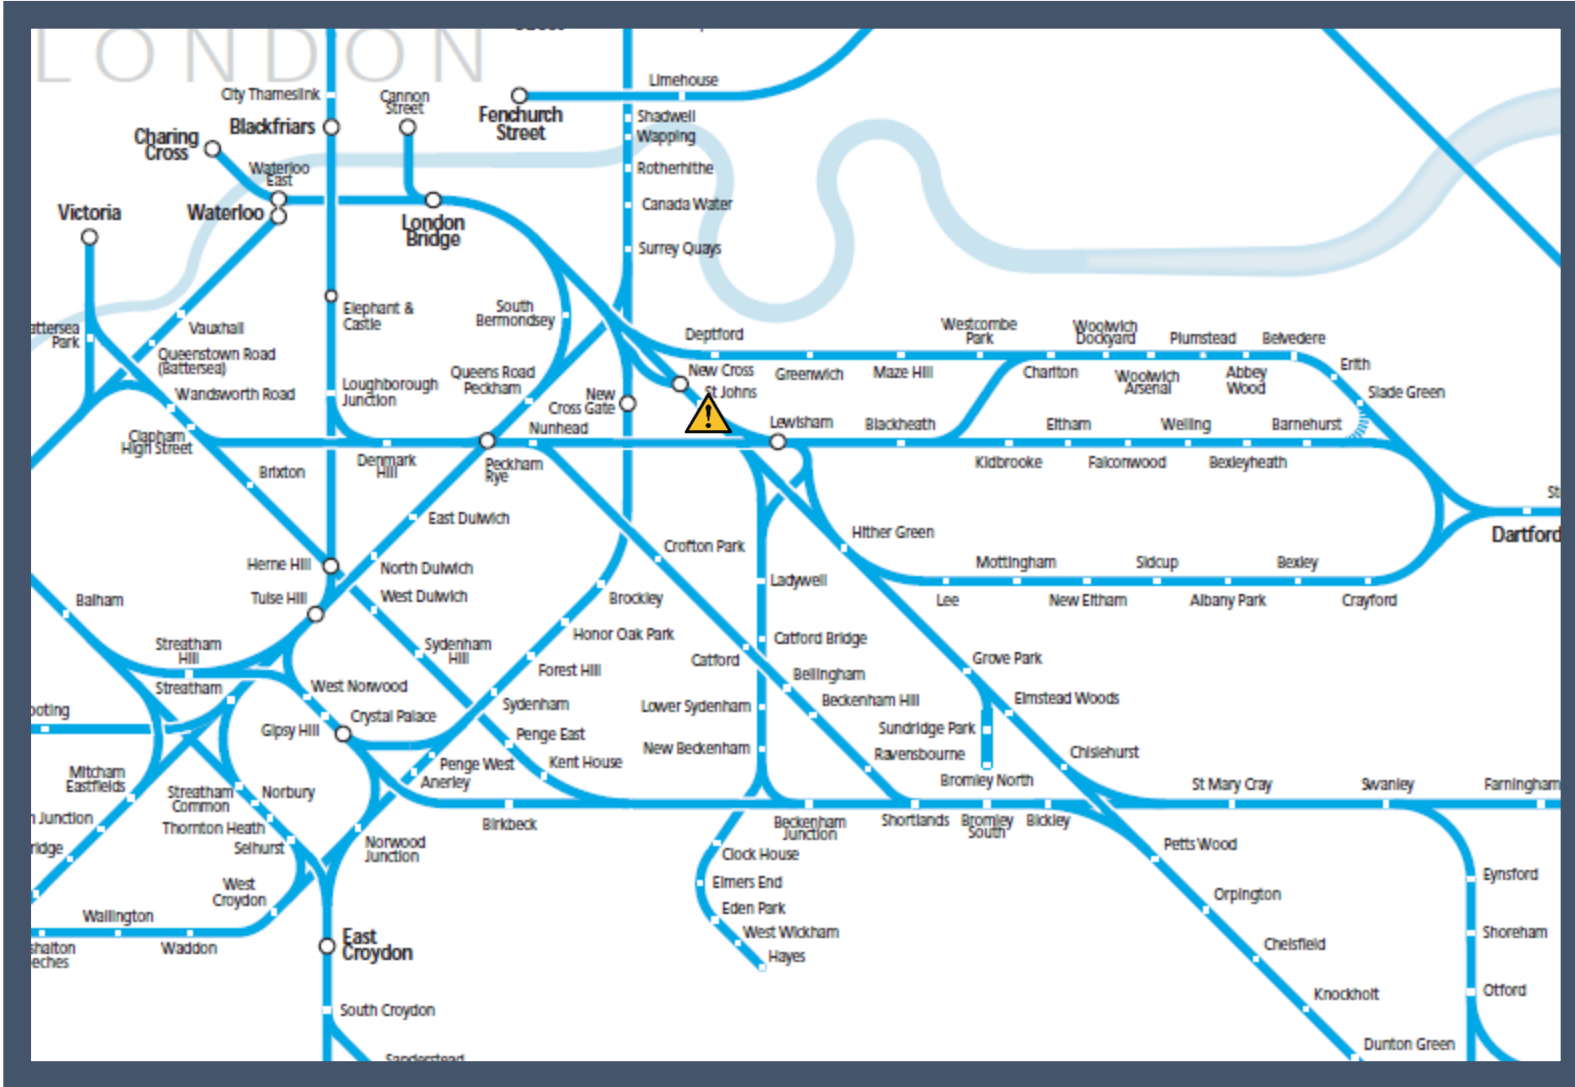

A speed restriction over defective track between Hither Green and London Bridge

TOC affected: Southeastern

Key:

	Disruption
--	------------