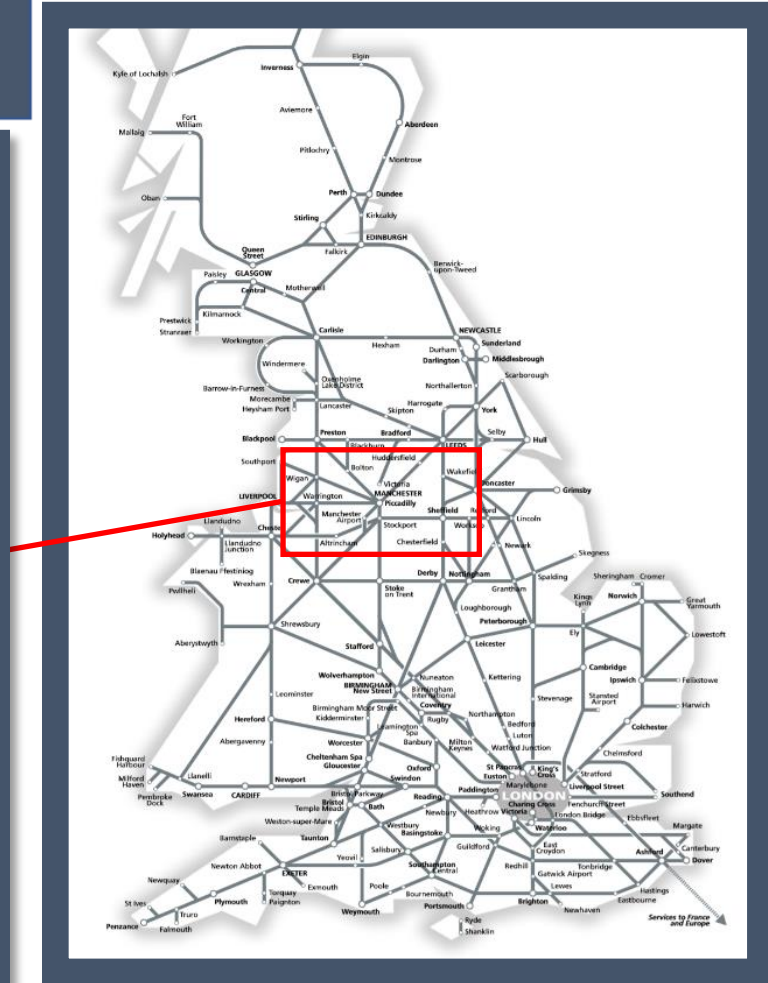

The emergency services dealing with an incident between Manchester Piccadilly and Stockport

TOCs affected: Avanti West Coast, CrossCountry, East Midlands Railway, Northern, Transpennine Express, Transport for Wales

Key:

Disruption