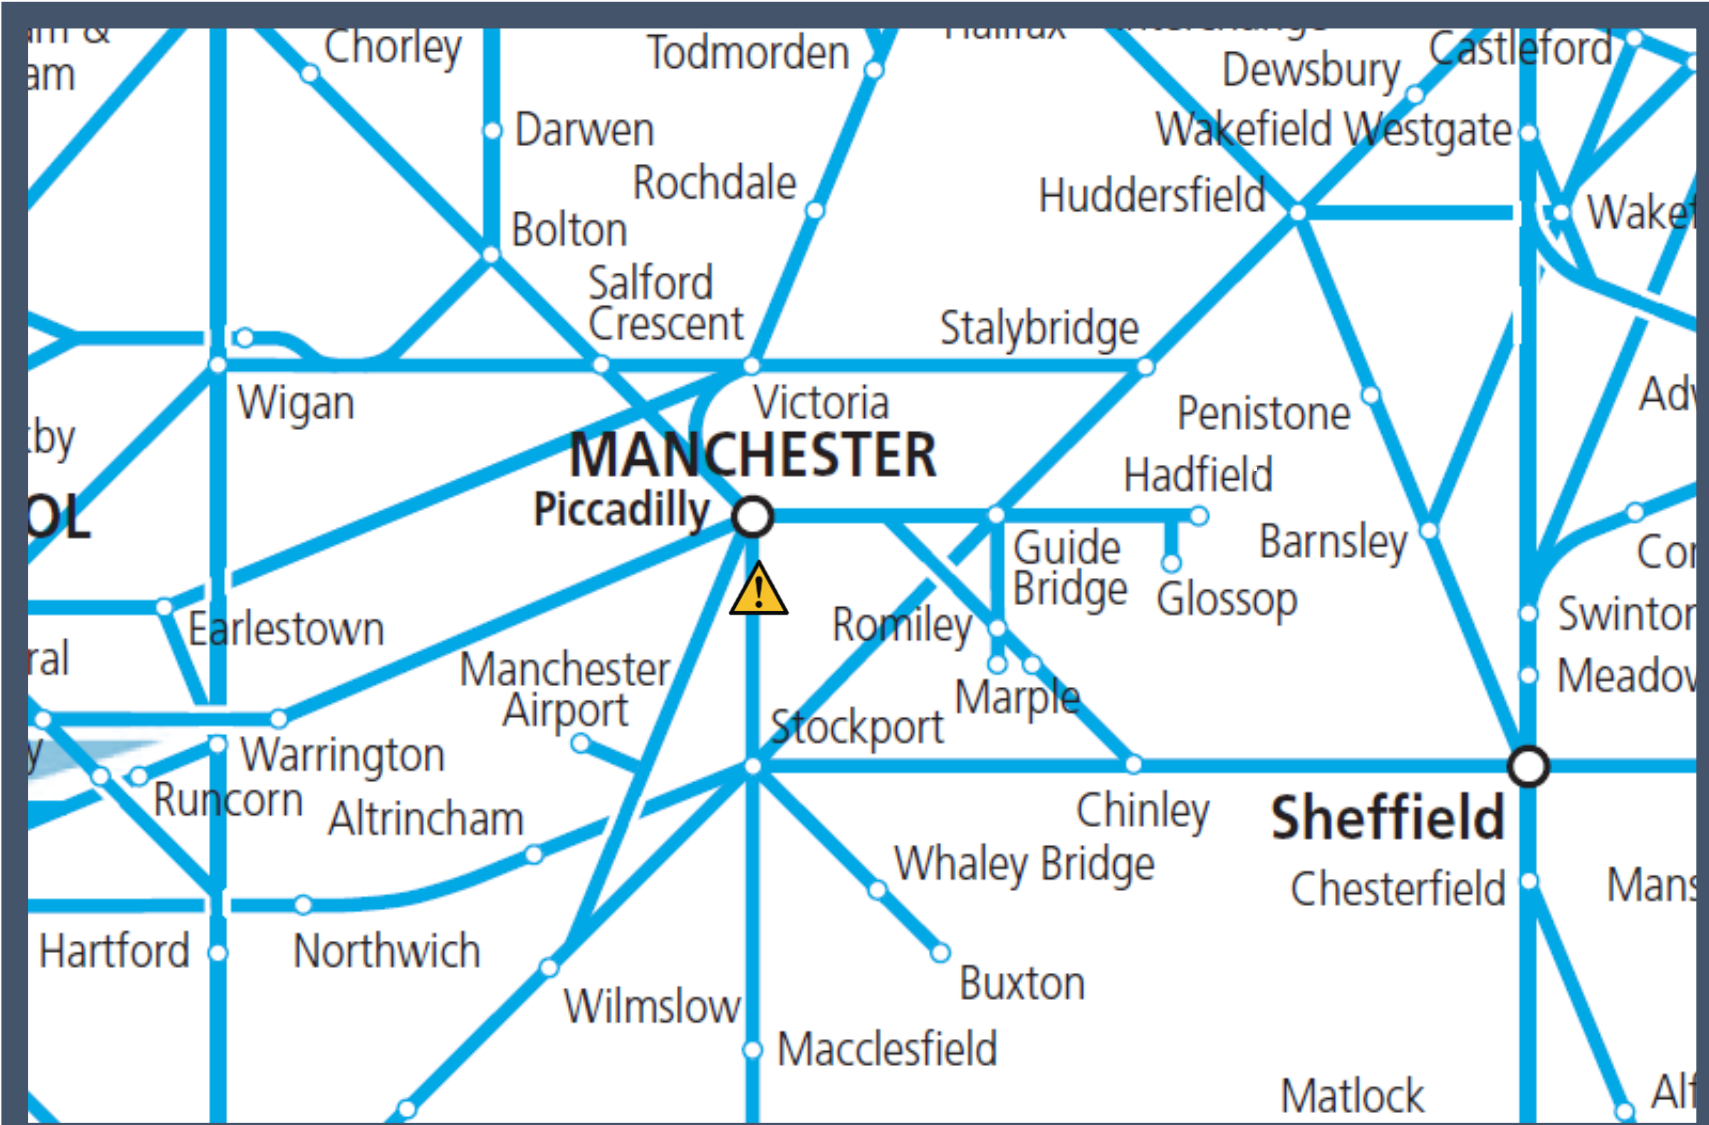

The emergency services dealing with an incident between Manchester Piccadilly and Stockport

TOCs affected: Avanti West Coast, CrossCountry, East Midlands Railway, Northern, Transpennine Express, Transport for Wales

Key:

Disruption