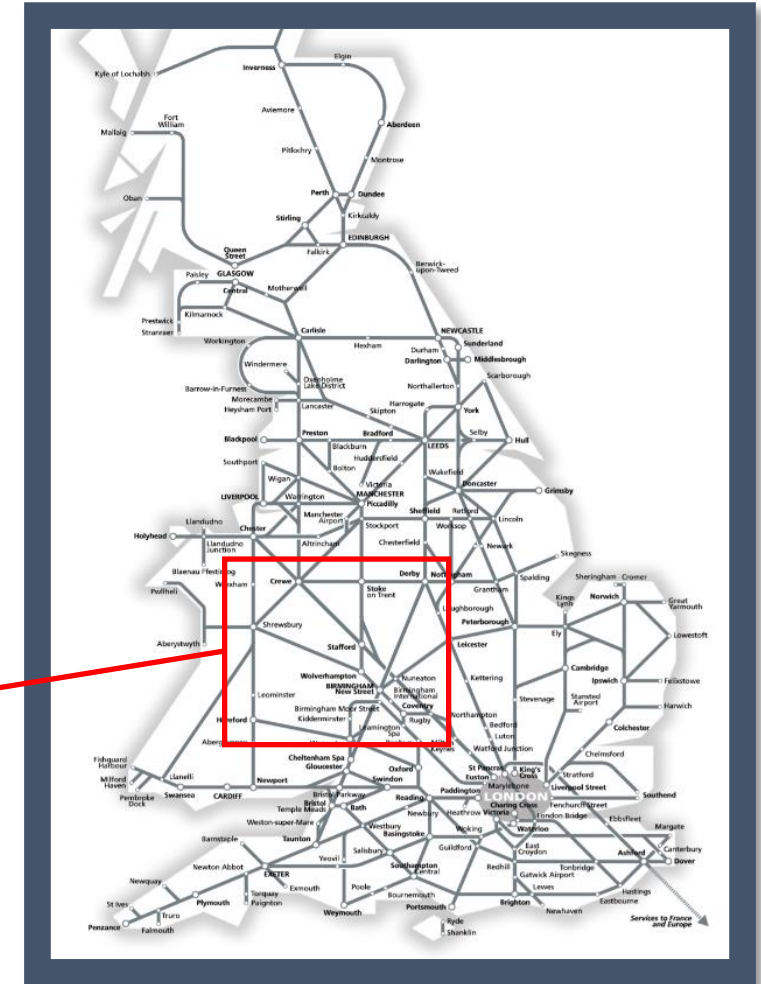

# A road accident at a level crossing between Stoke-on-Trent and Stafford / Rugeley Trent Valley

TOCs affected: Avanti West Coast, CrossCountry, London Northwestern Railway

Key:

Disruption