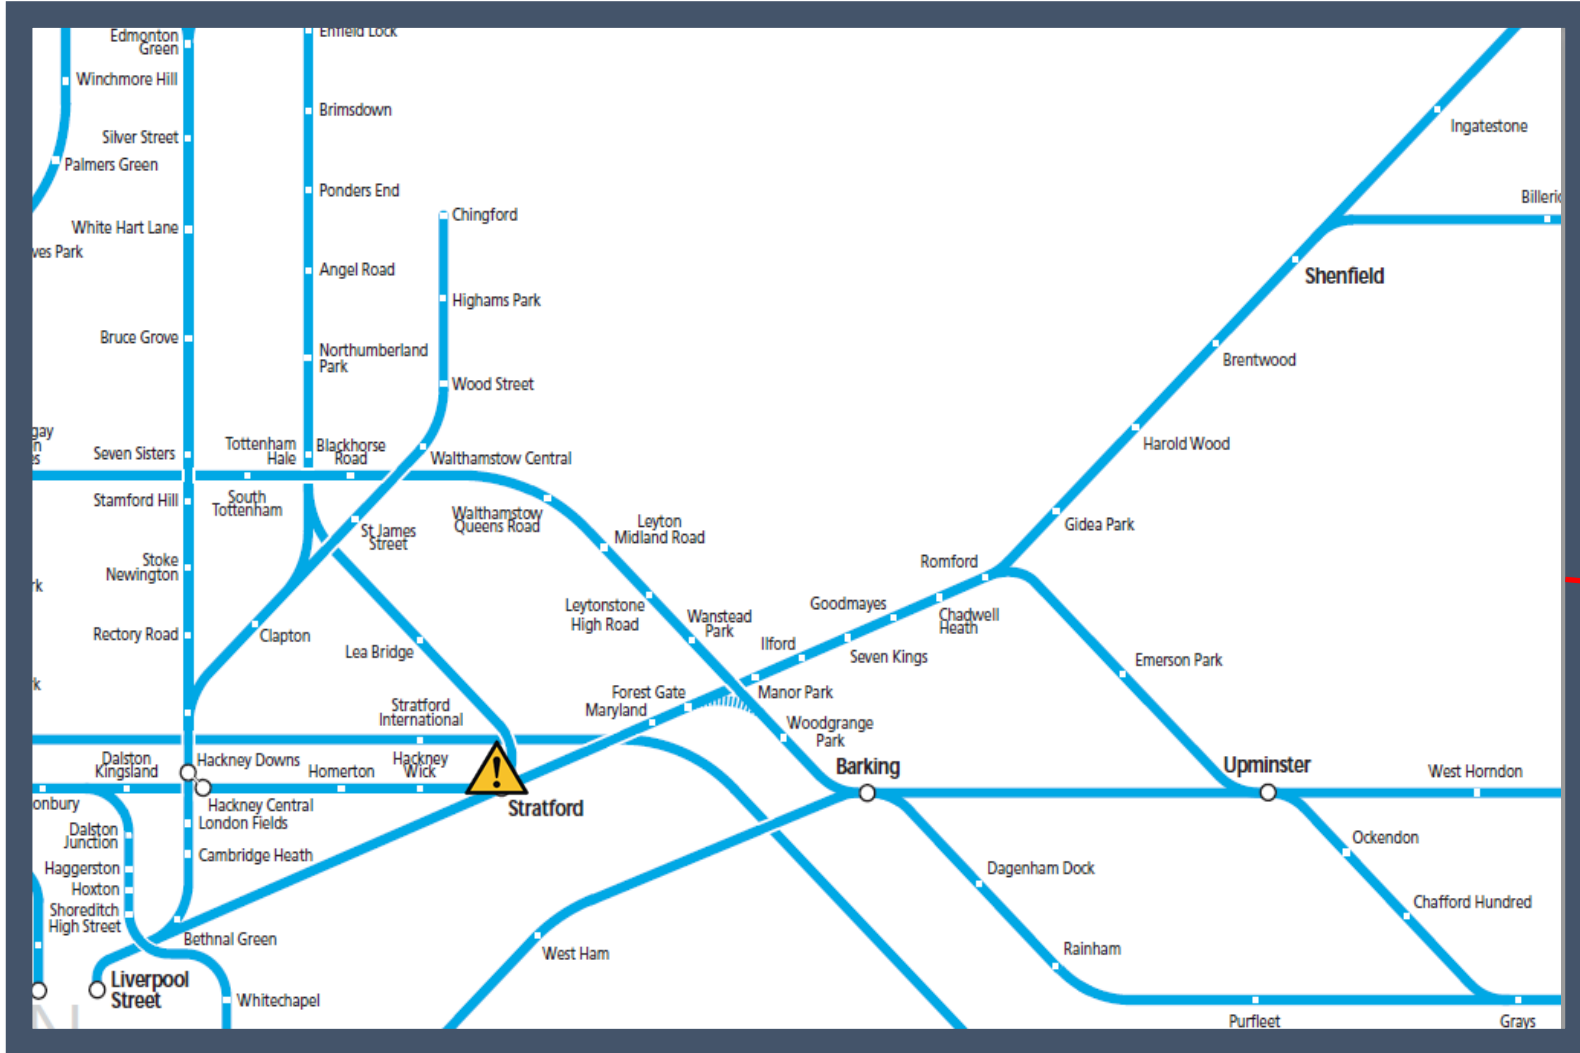

A points failure at Stratford

TOCs affected: Greater Anglia and TfL Rail

Key:

	Disruption
---	------------