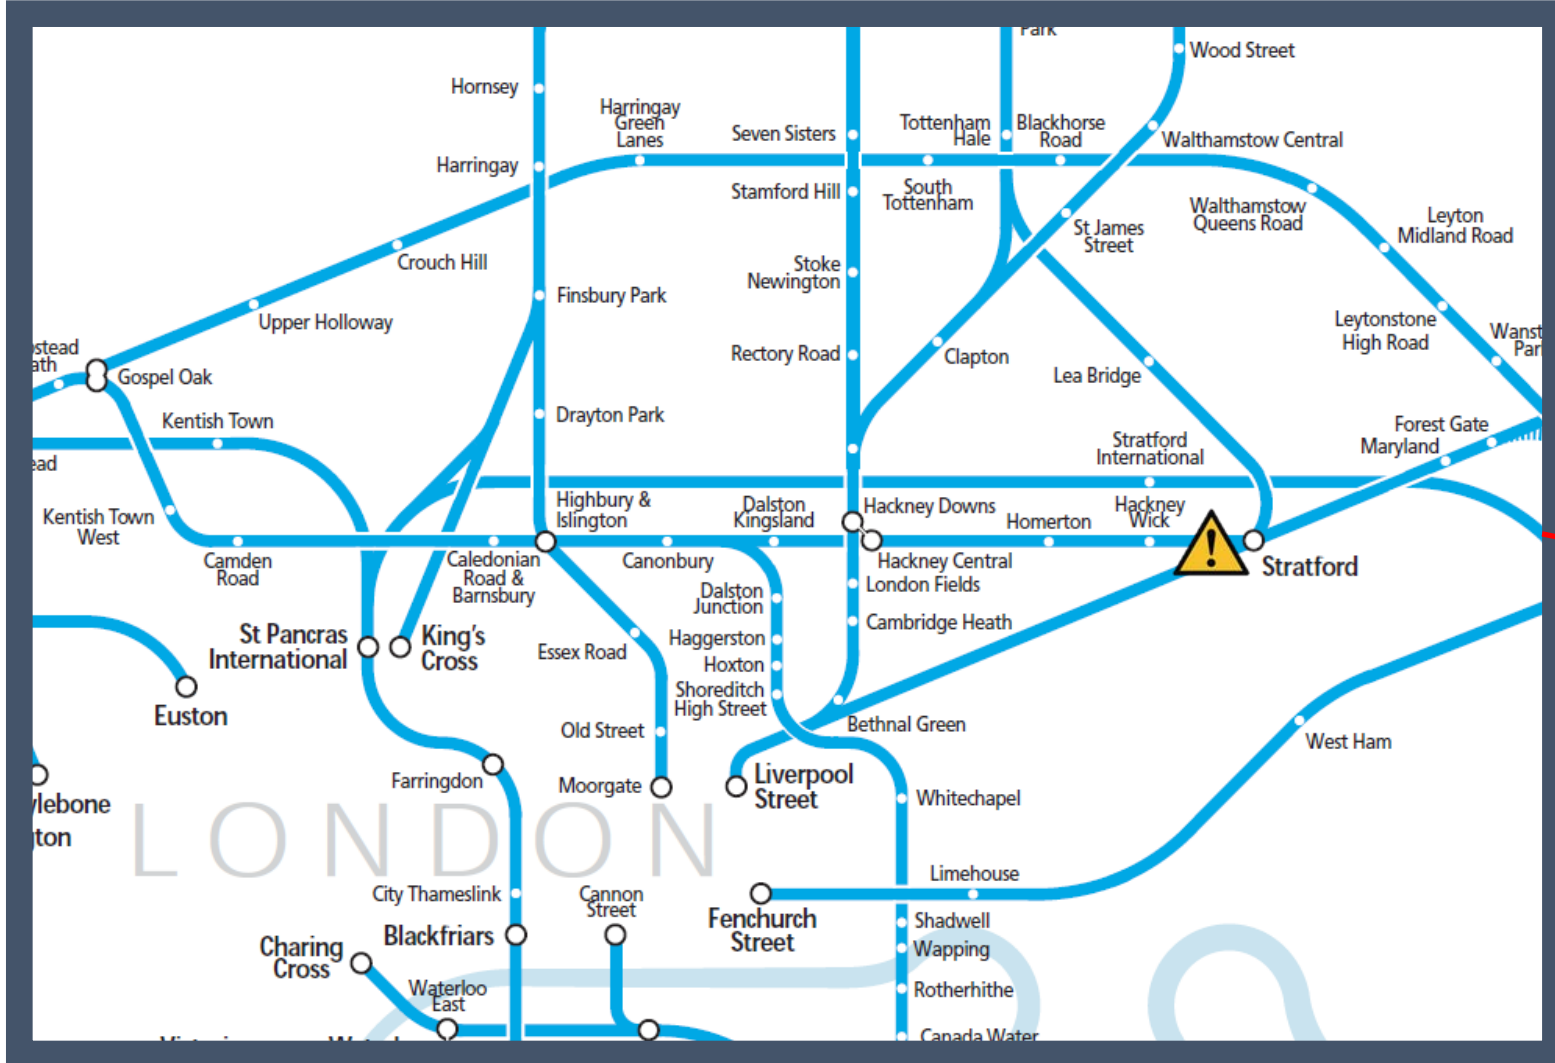

The emergency services dealing with an incident near Stratford TOCs affected: Greater Anglia, TfL Rail, London Overground

Key:

Disruption