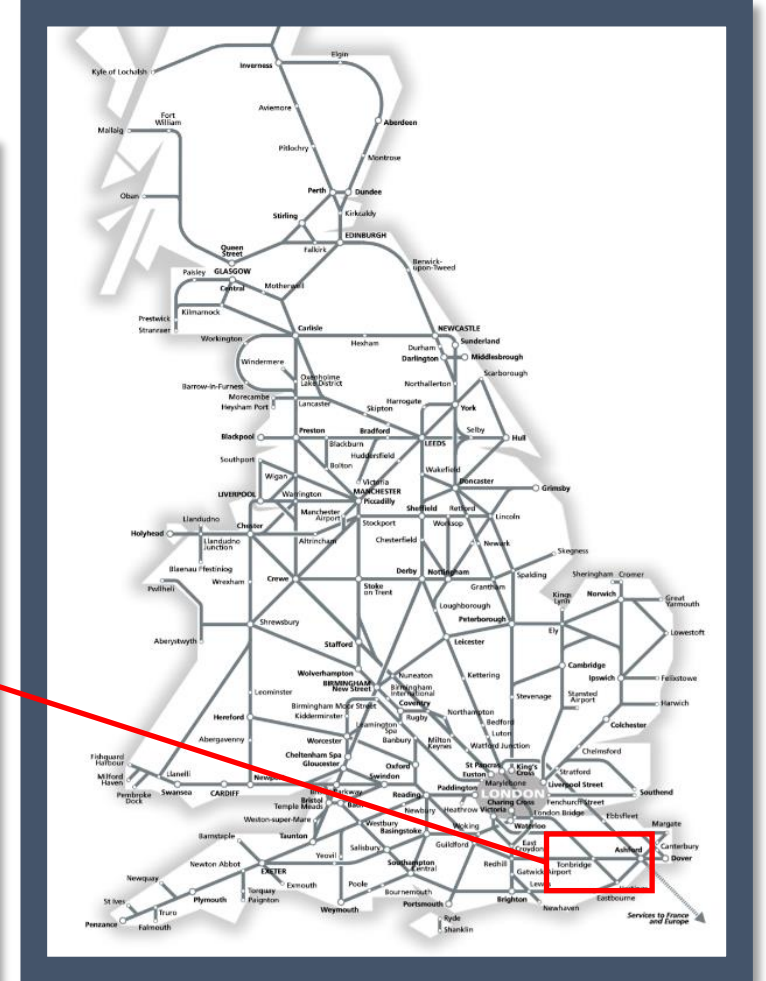

A fire next to the track between Paddock Wood and Strood

TOC affected: Southeastern

Key:

Disruption