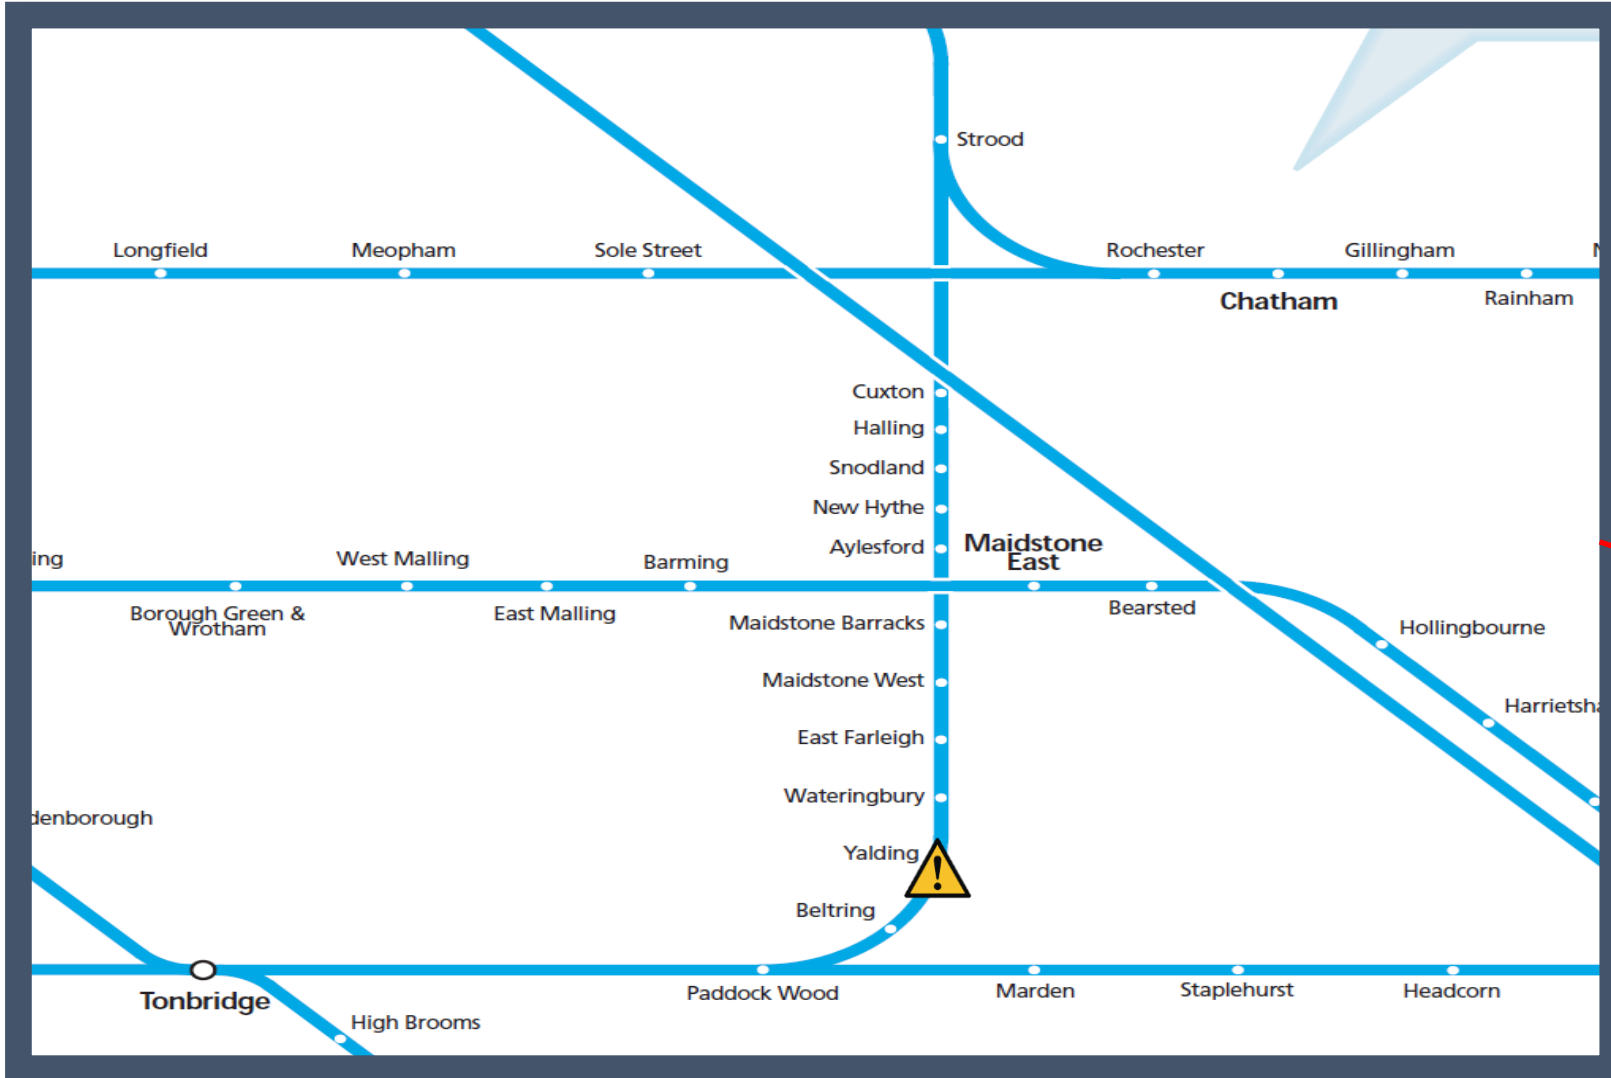

A fire next to the track between Paddock Wood and Strood

TOC affected: Southeastern

Key:

Disruption