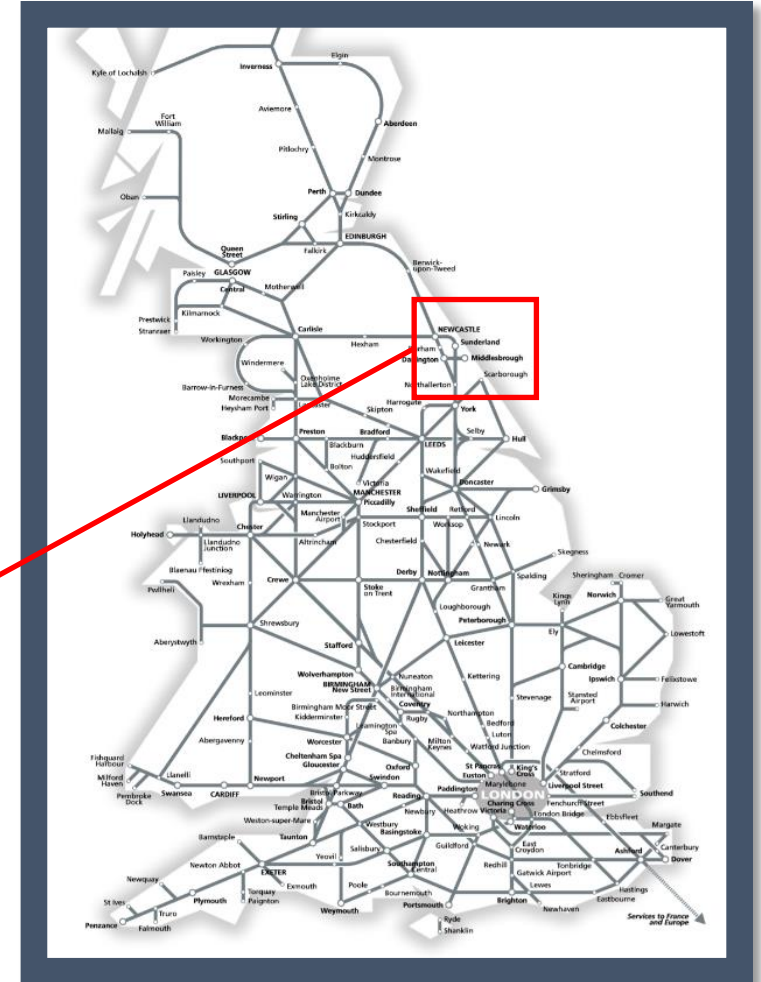

# Heavy rain flooding the railway in the Belmont area

TOC affected: Northern

Key:

Disruption