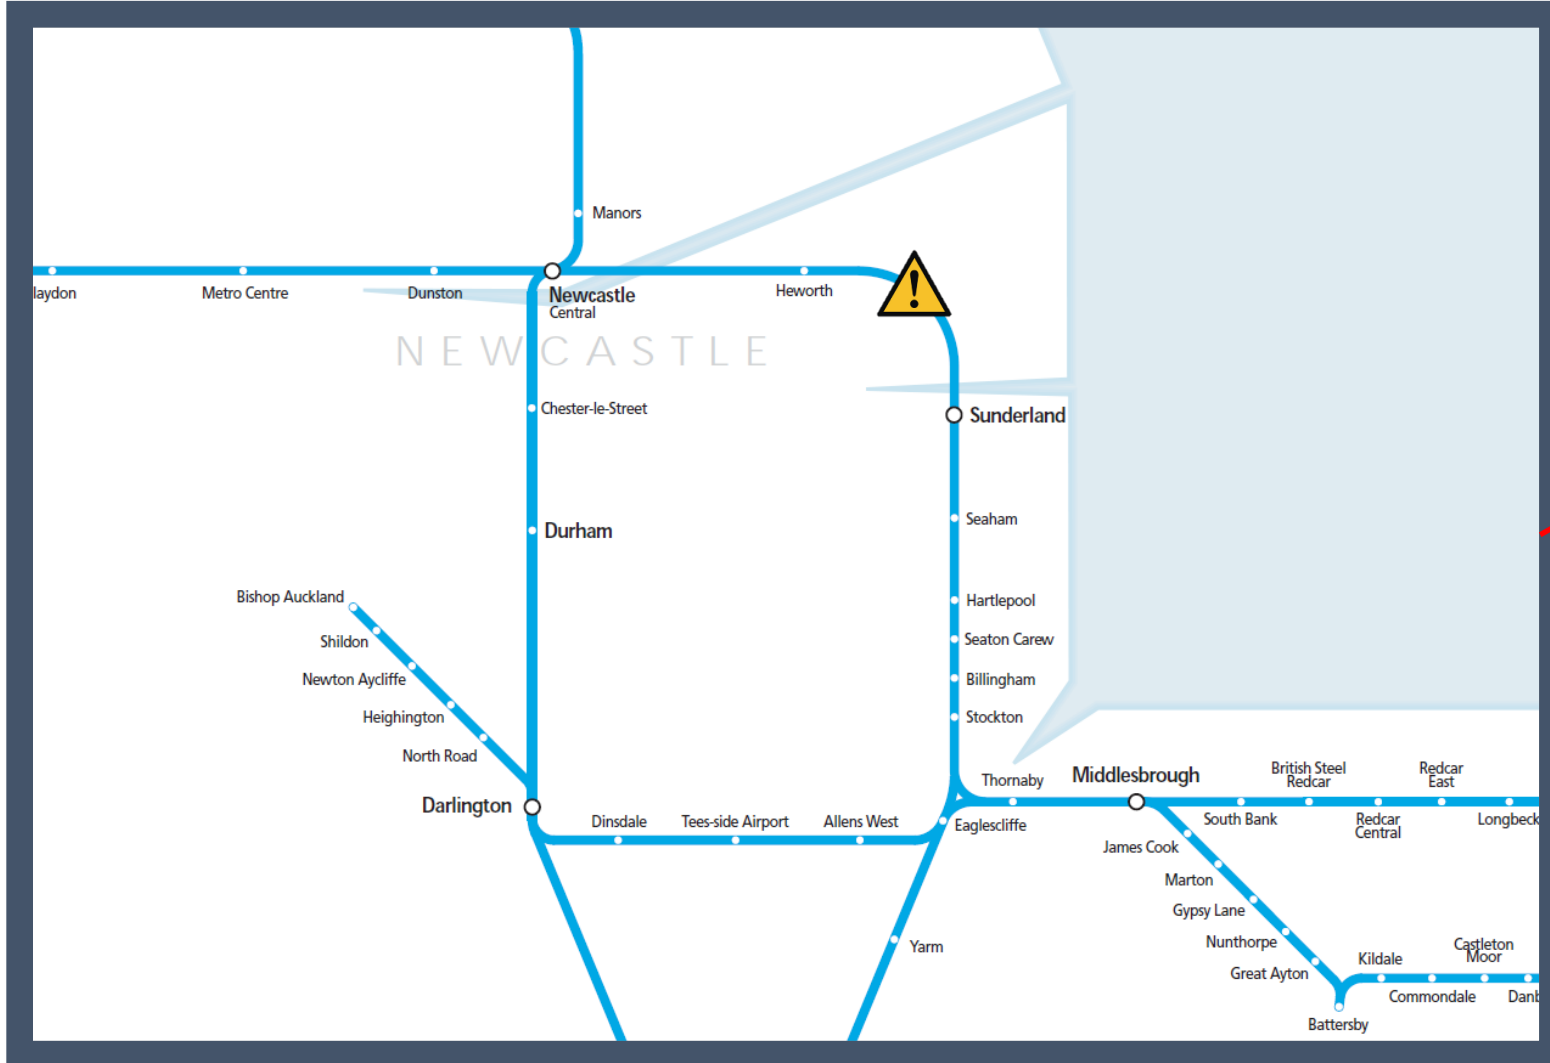

Emergency services dealing with an incident between Newcastle and Sunderland

TOC affected: Northern

Key:

Disruption