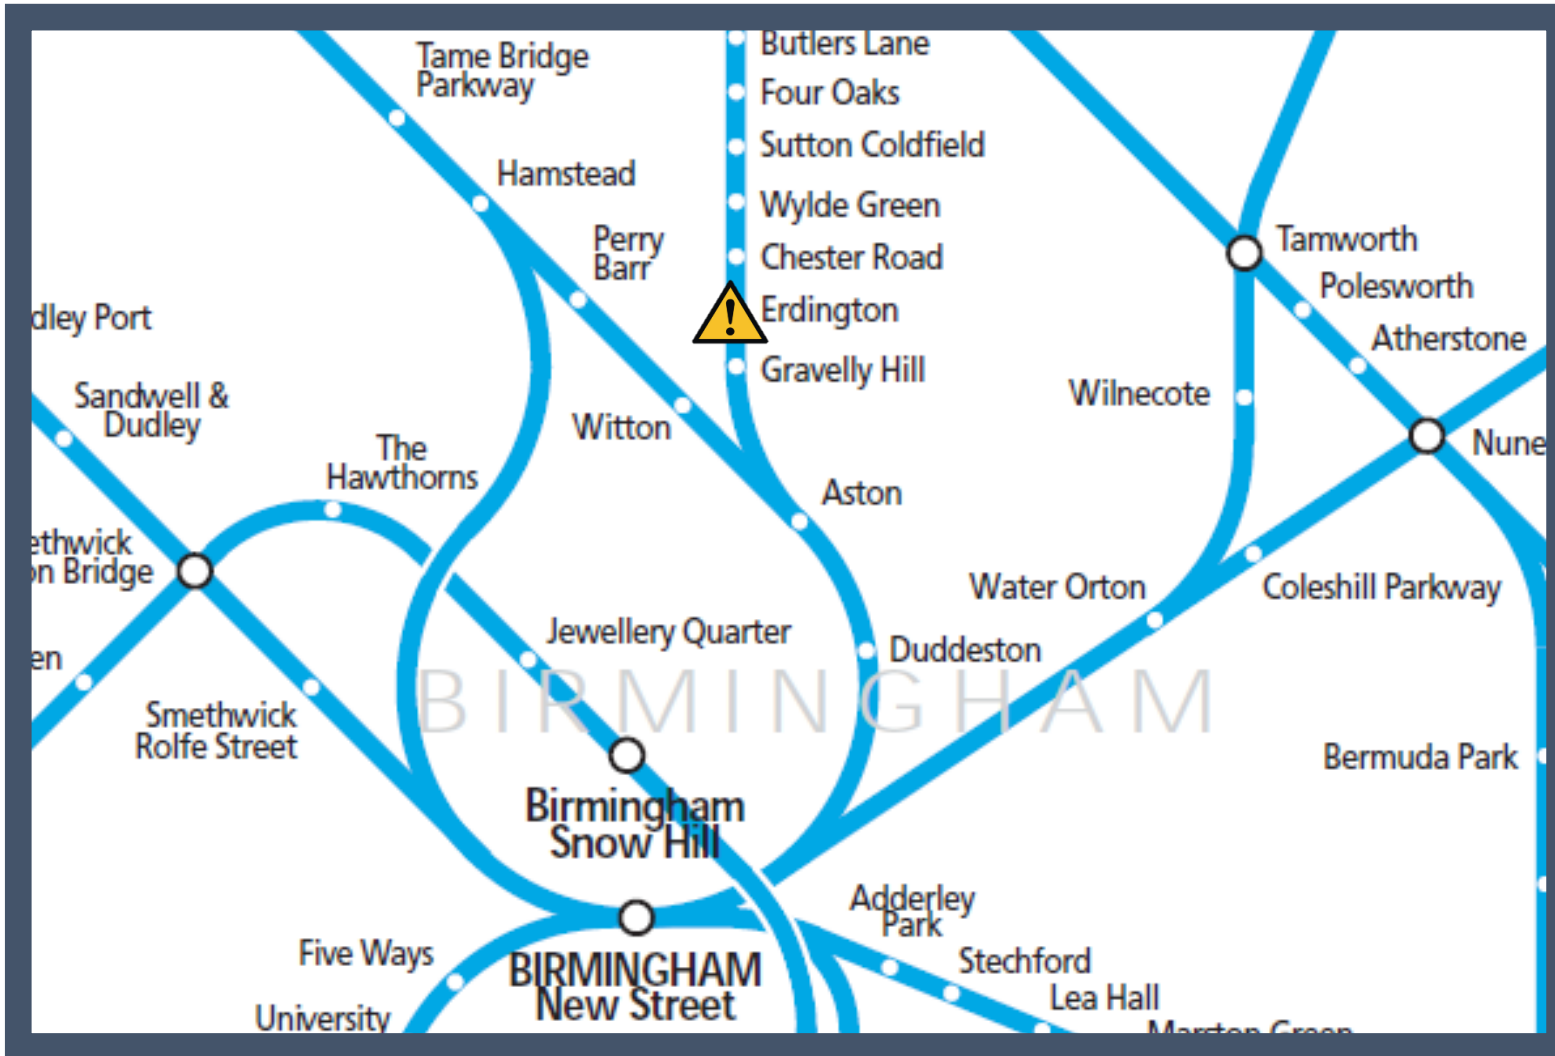

Trespassers on the railway between Birmingham New Street and Sutton Coldfield

TOC affected: West Midlands Railway

Key:

Disruption