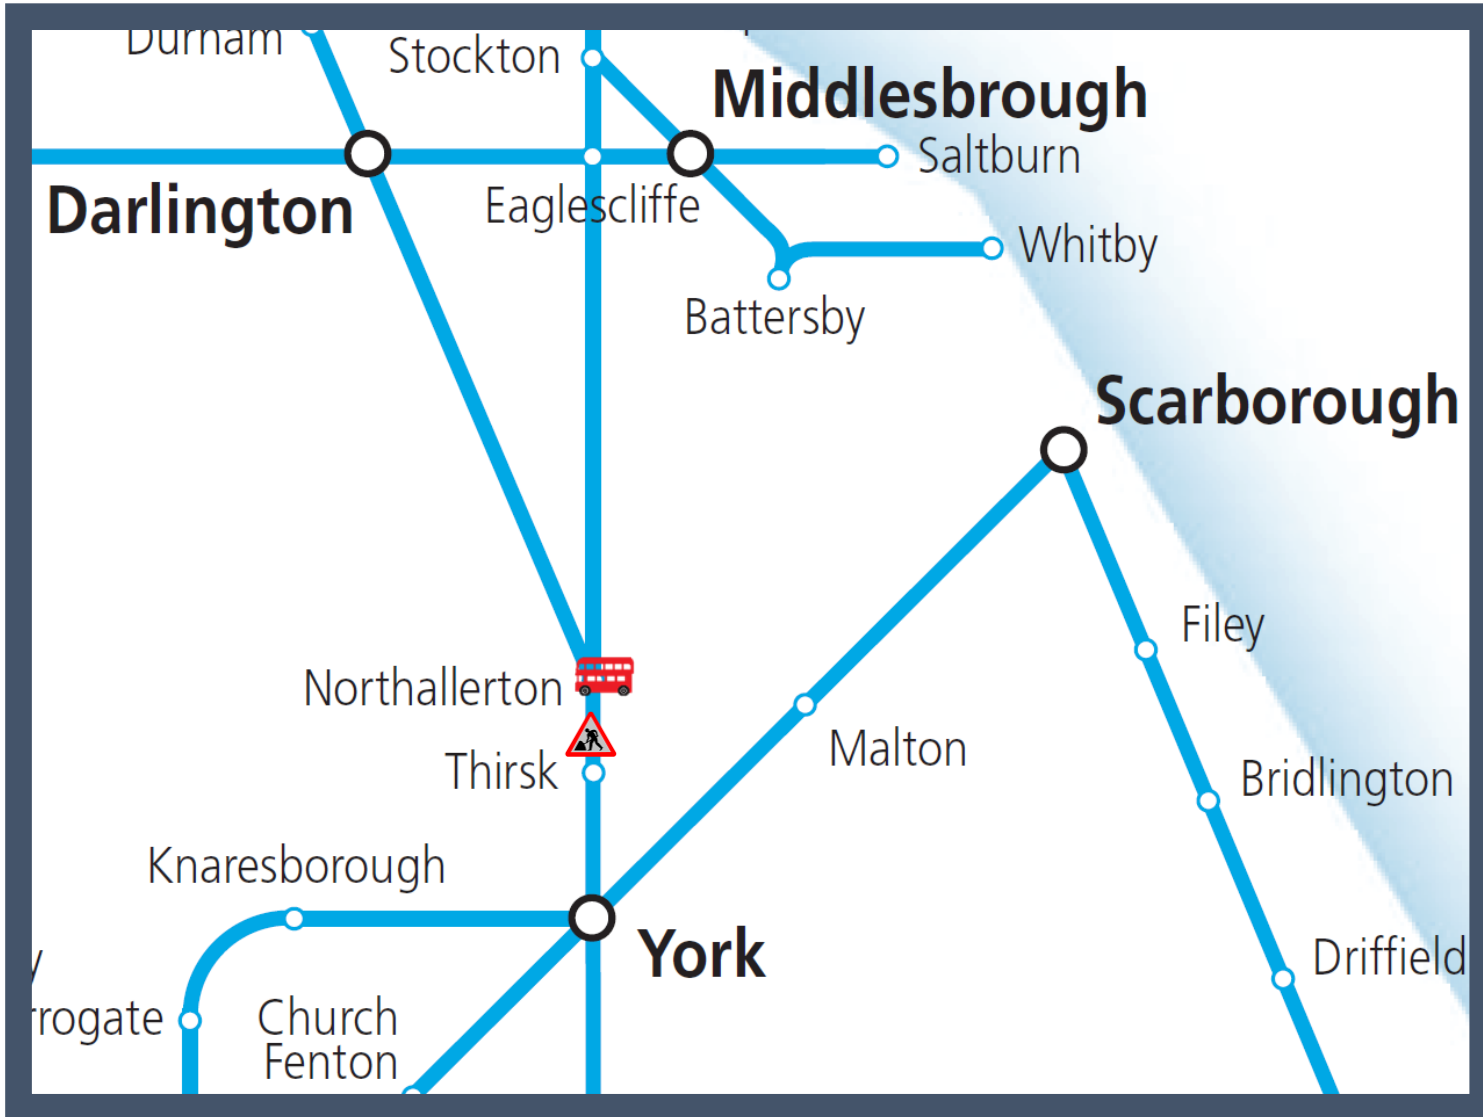

# Reduced service at Thirsk from 15:00

TOC affected: TransPennine Express

Key:

Engineering Works

Bus Replacement Services