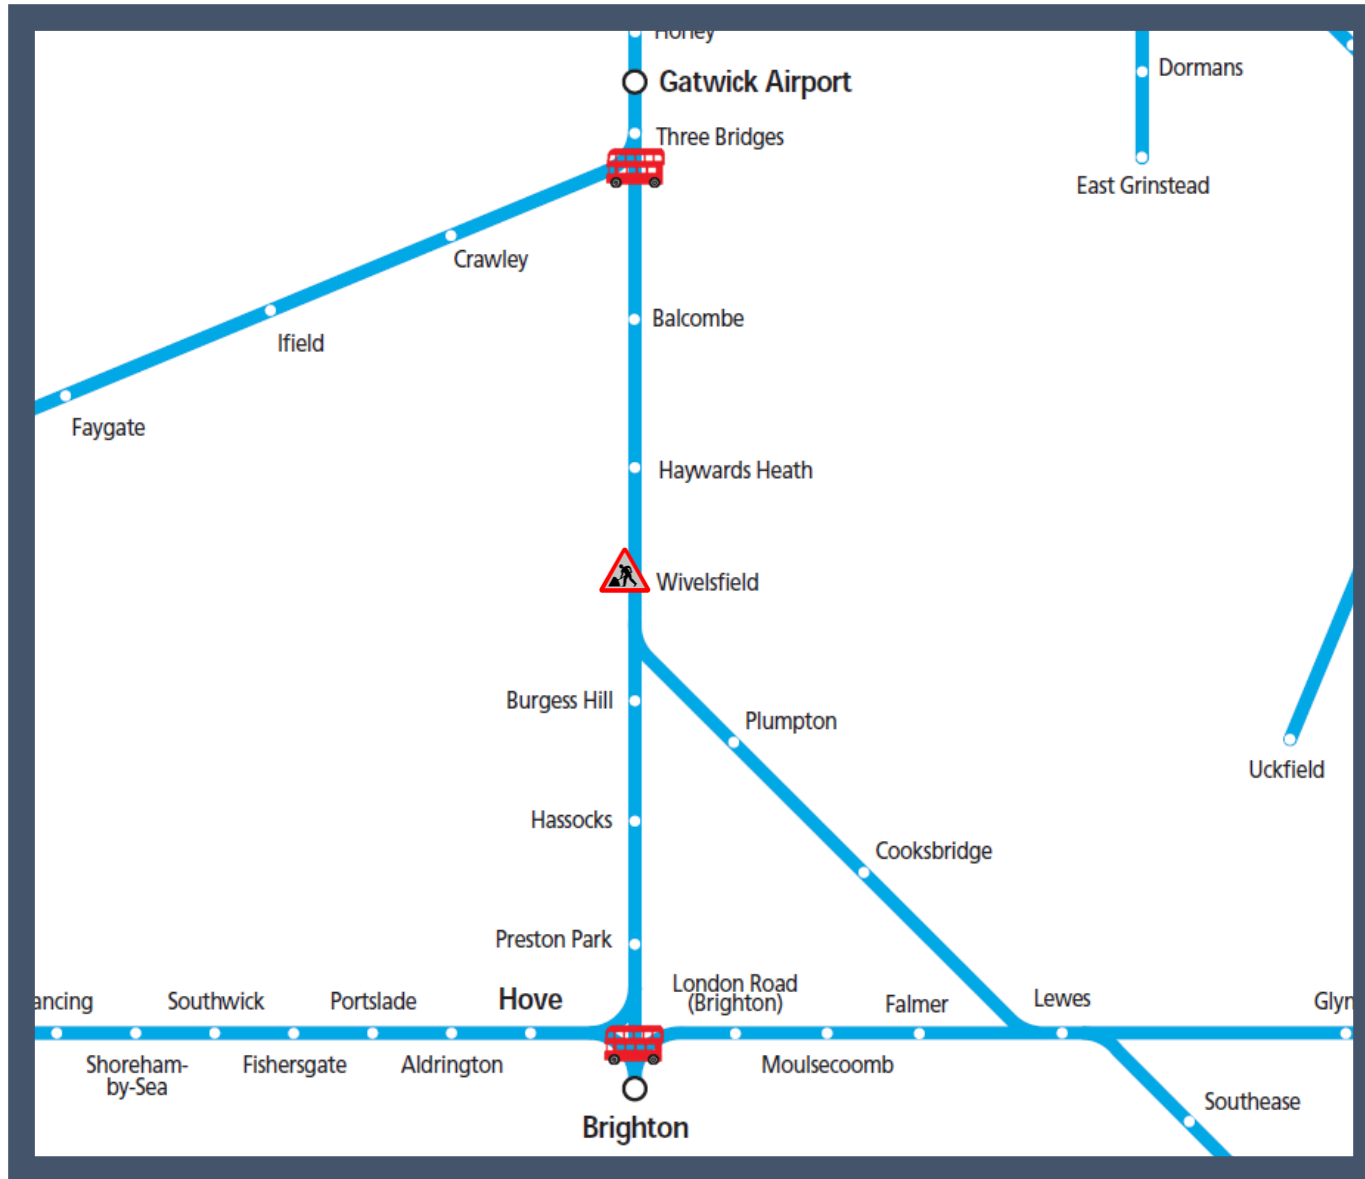

# Buses replace trains between Three Bridges and Brighton

TOCs affected: Southern, Thameslink

Key:

Engineering Works

Bus Replacement Services