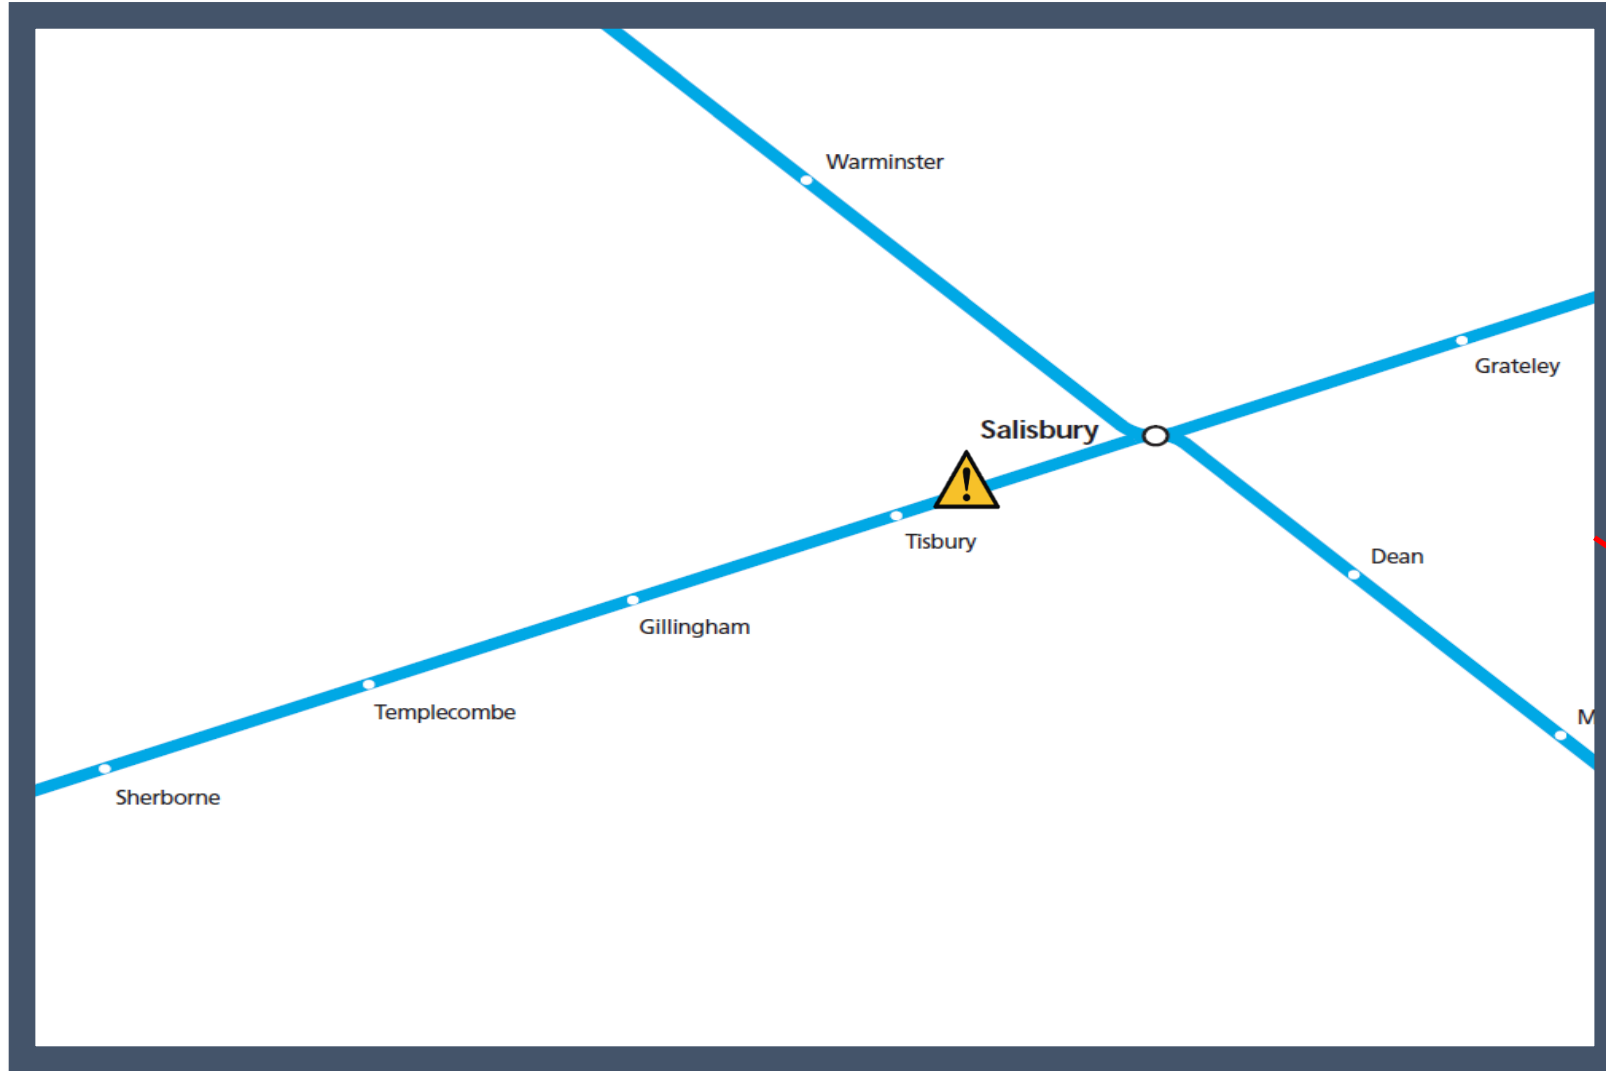

A points failure between Salisbury and Tisbury

TOC affected: South Western Railway

Key:

Disruption