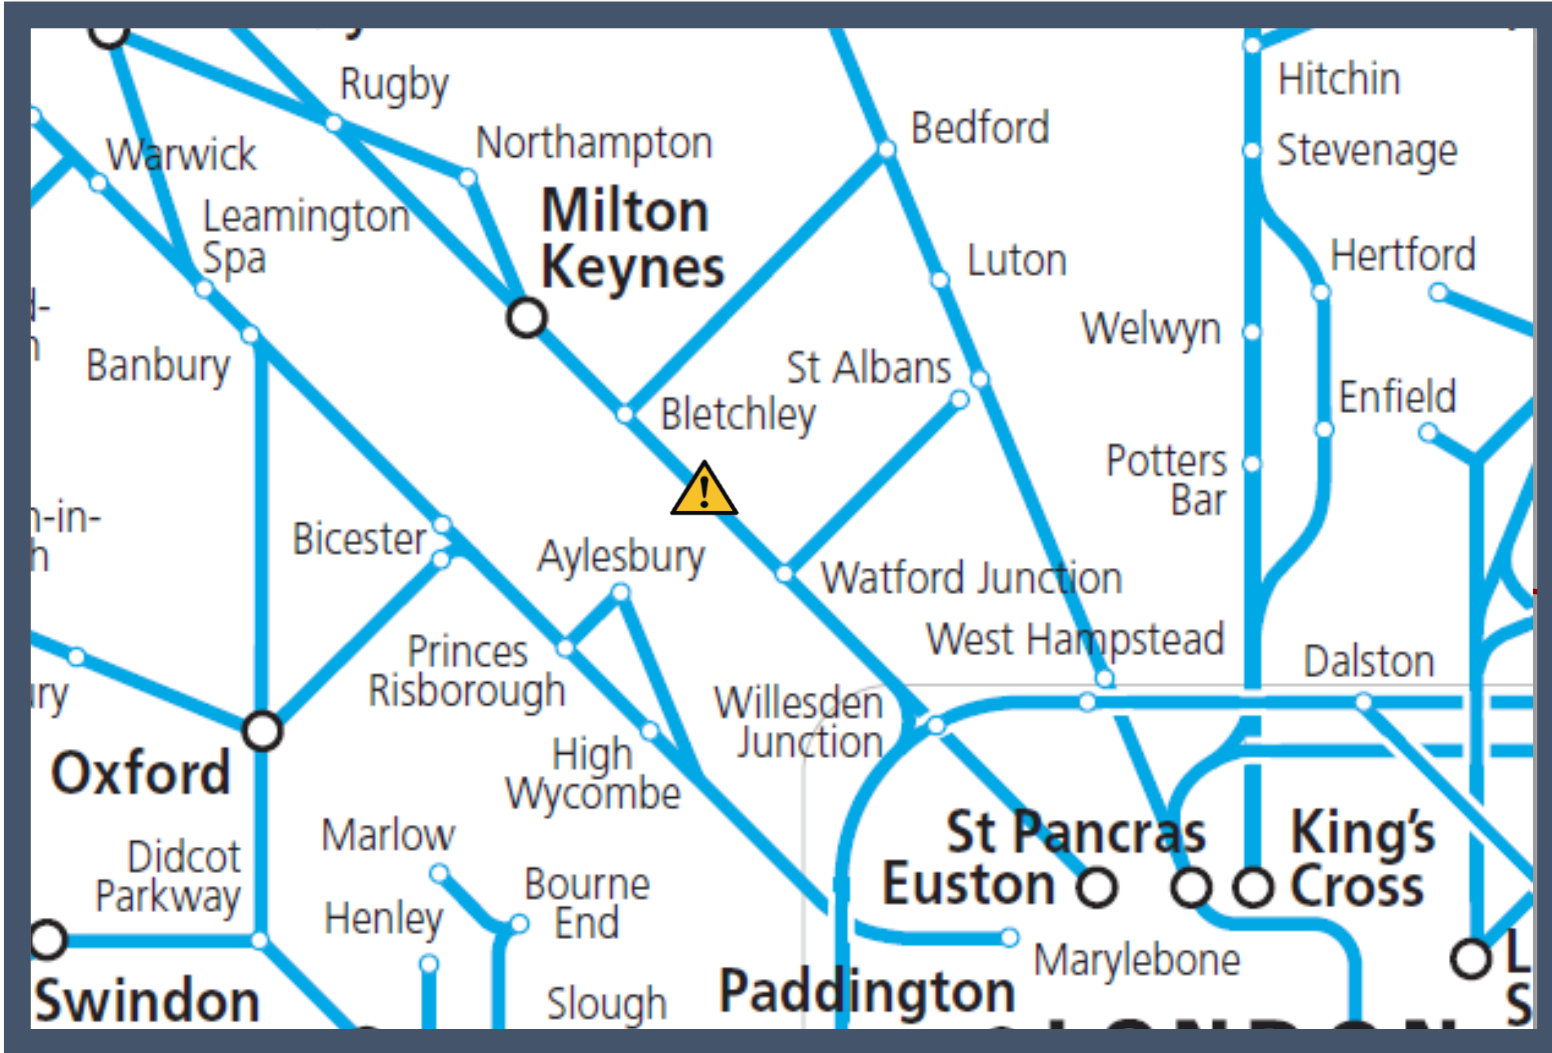

A safety inspection of the track between Northampton and London Euston
TOCs affected: Avanti West Coast, London Northwestern Railway

Key:

Disruption