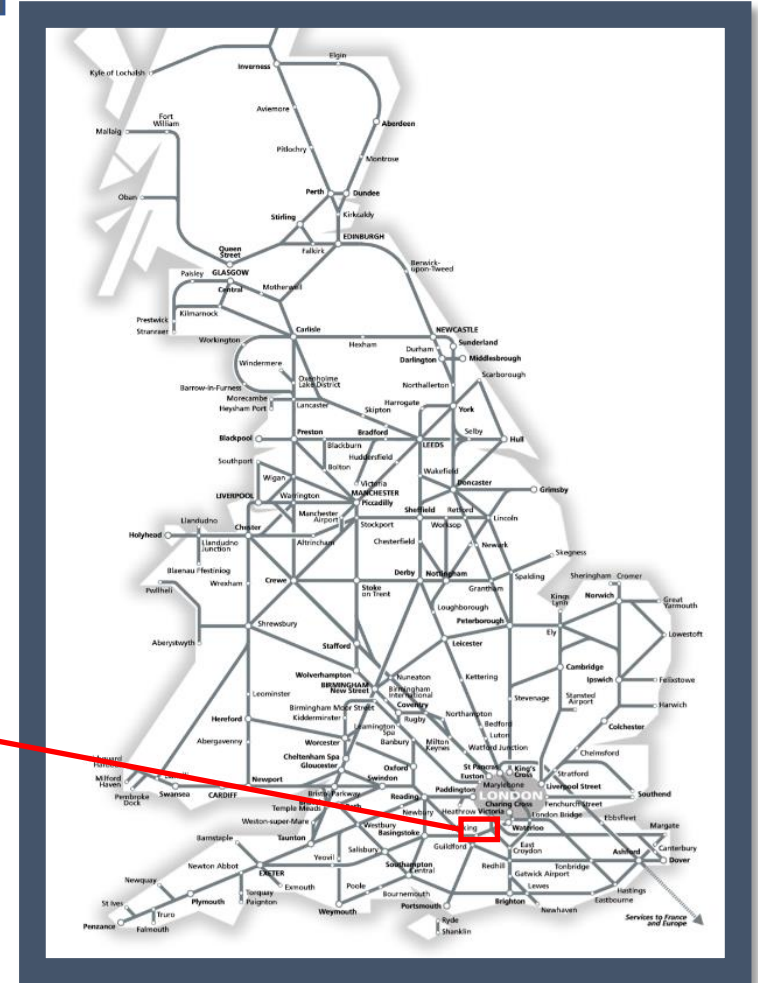

Buses replace trains between Tulse Hill and Sutton via Streatham Common

TOC affected: Southern

Key:

Engineering Works

Bus Replacement Services