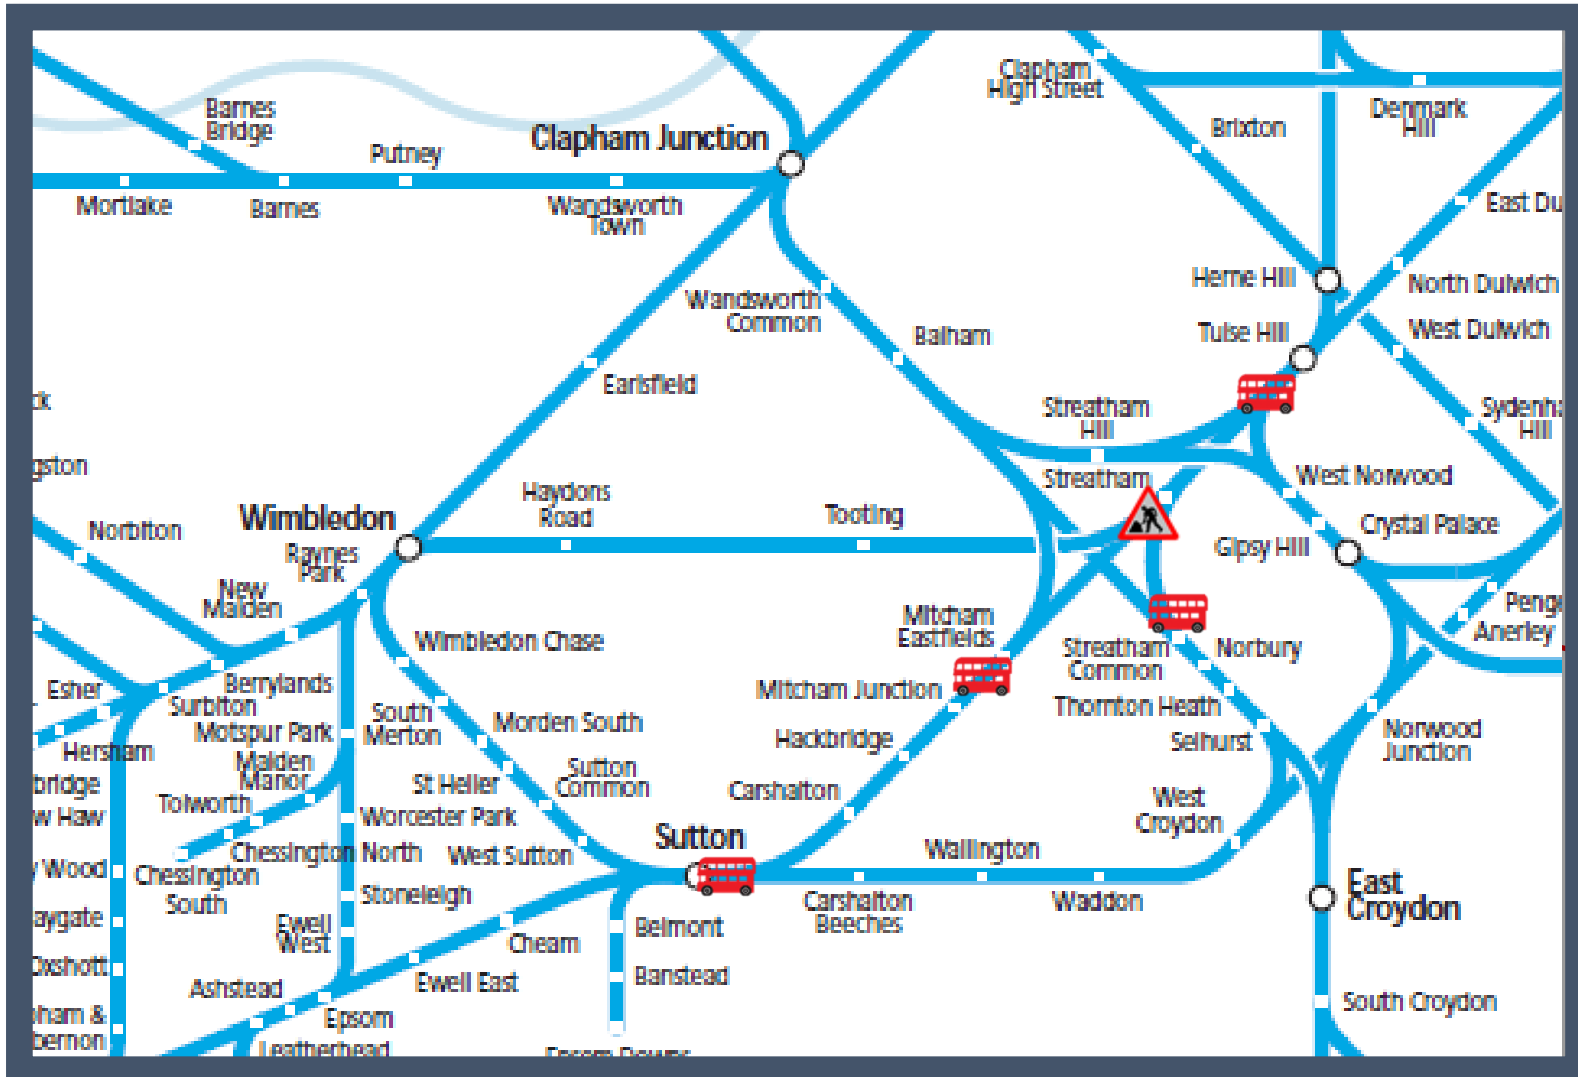

Buses replace trains between Tulse Hill and Sutton via Streatham Common

TOC affected: Southern

Key:

Engineering Works

Bus Replacement Services