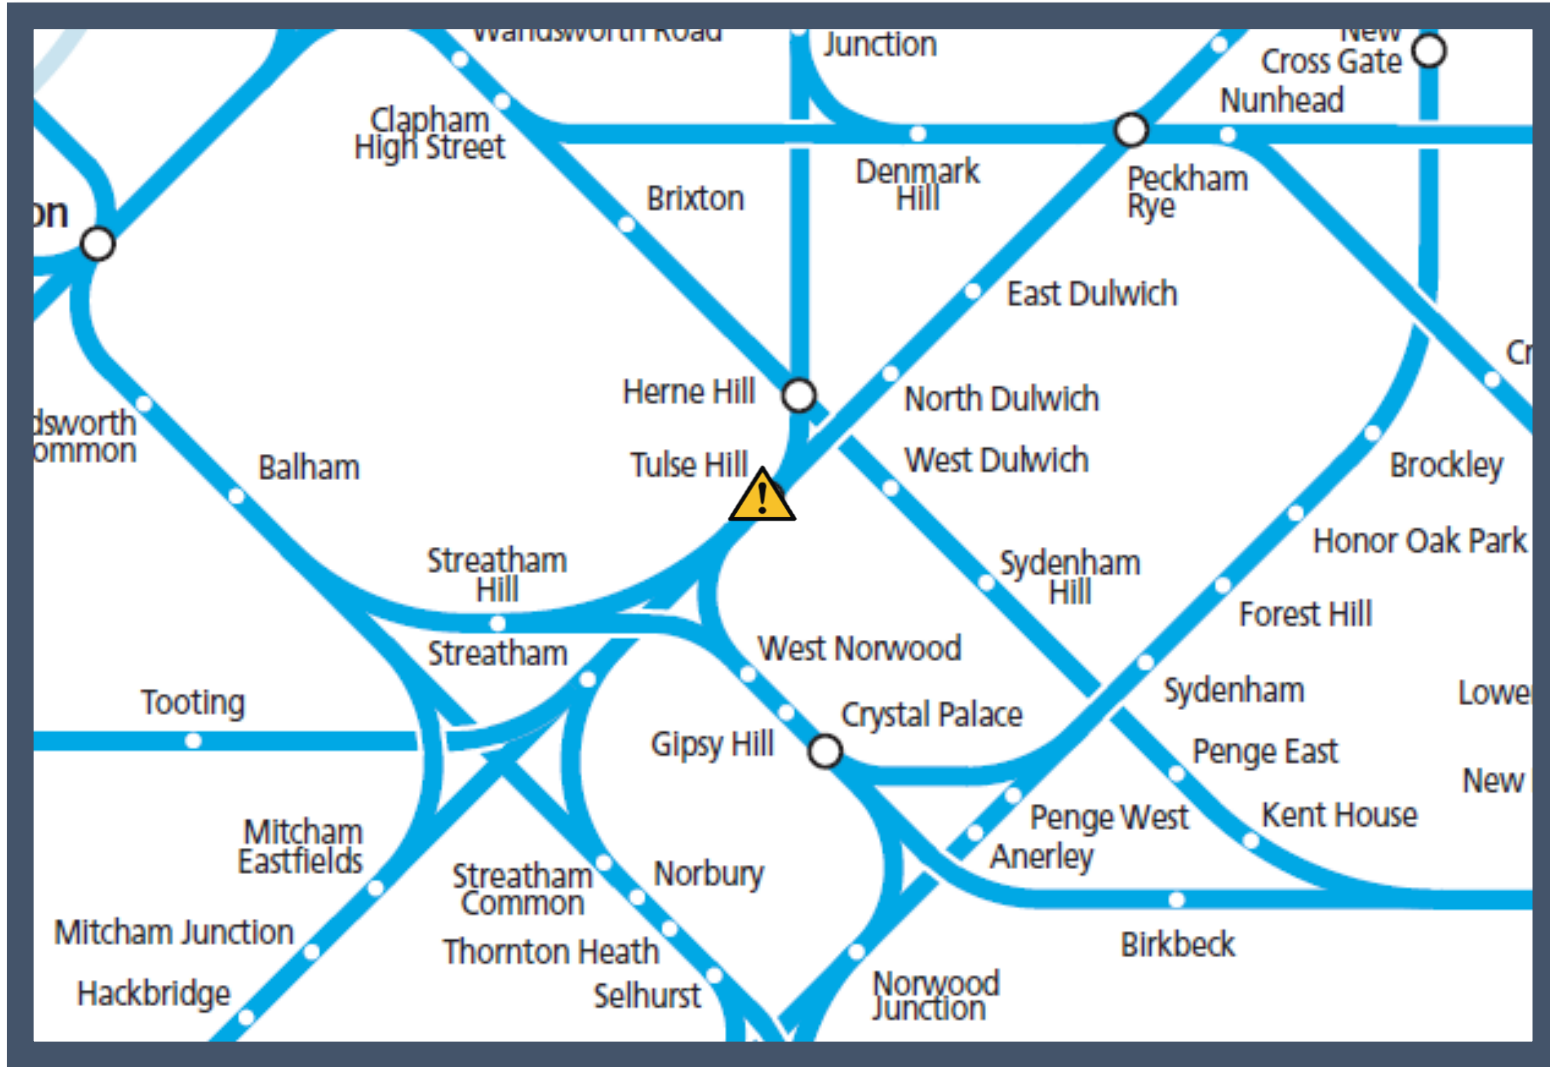

A road vehicle colliding with a bridge at Tulse Hill

TOCs affected: Southern, Thameslink

Key:

Disruption