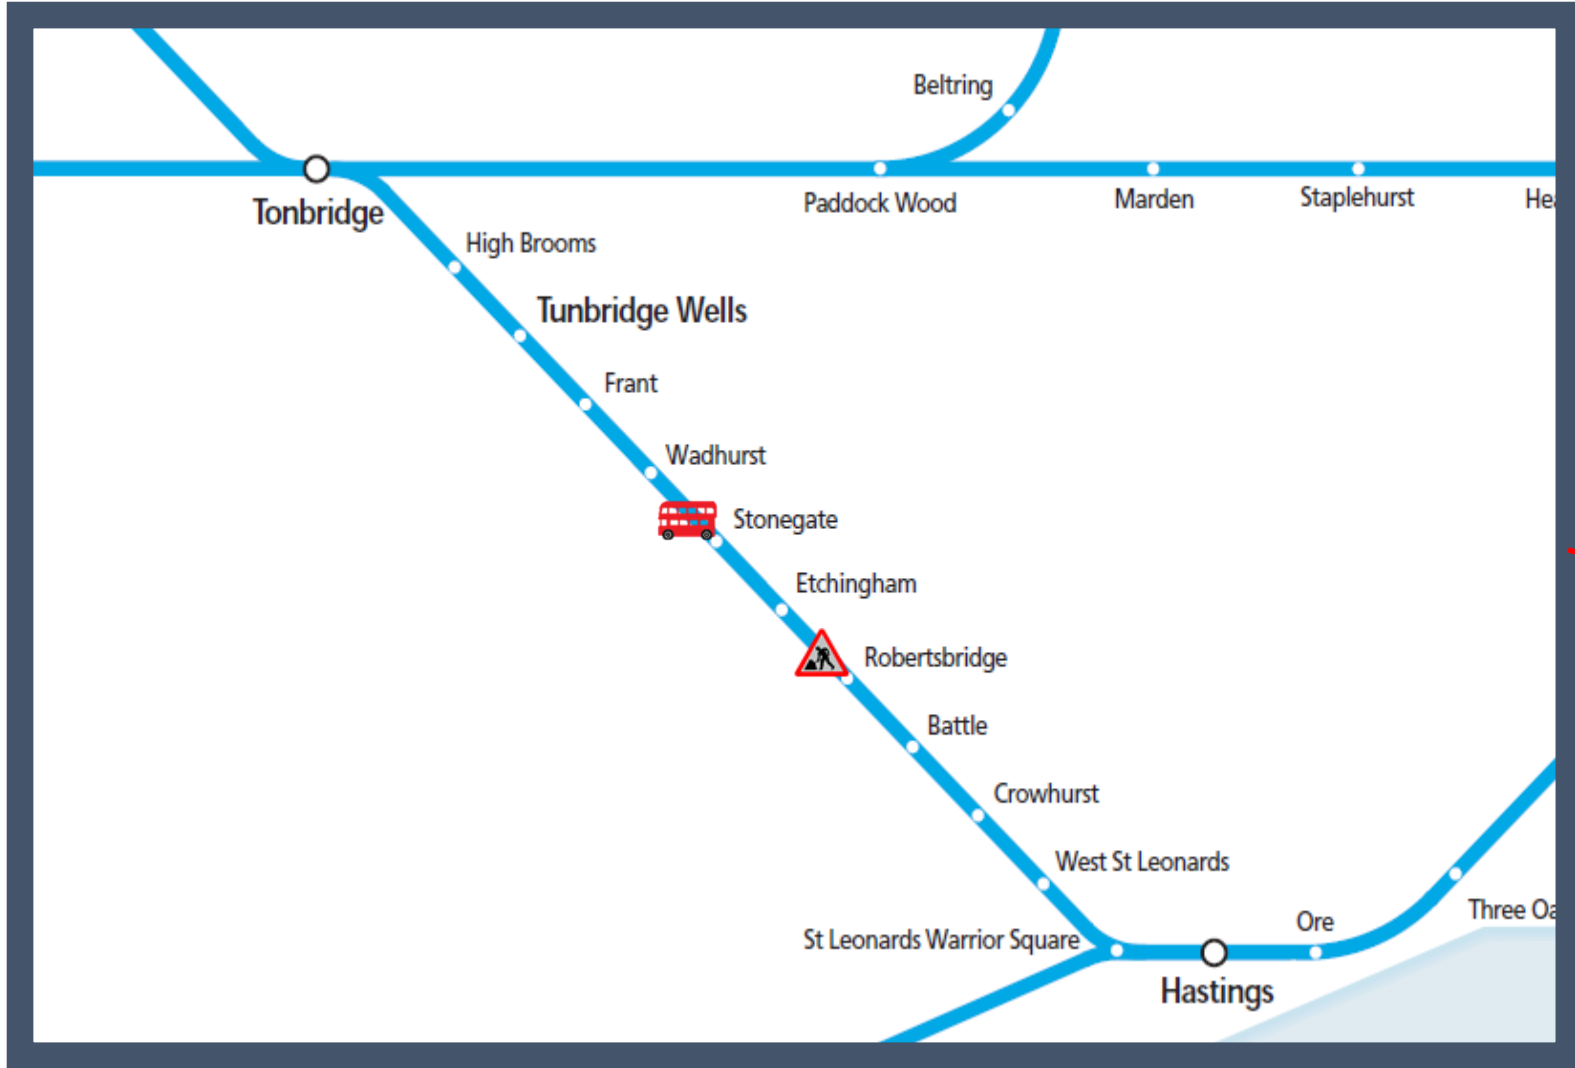

Engineering work is taking place between Tunbridge Wells and Battle

TOC affected: Southeastern

Key:

-  Engineering Works
-  Bus Replacement Services