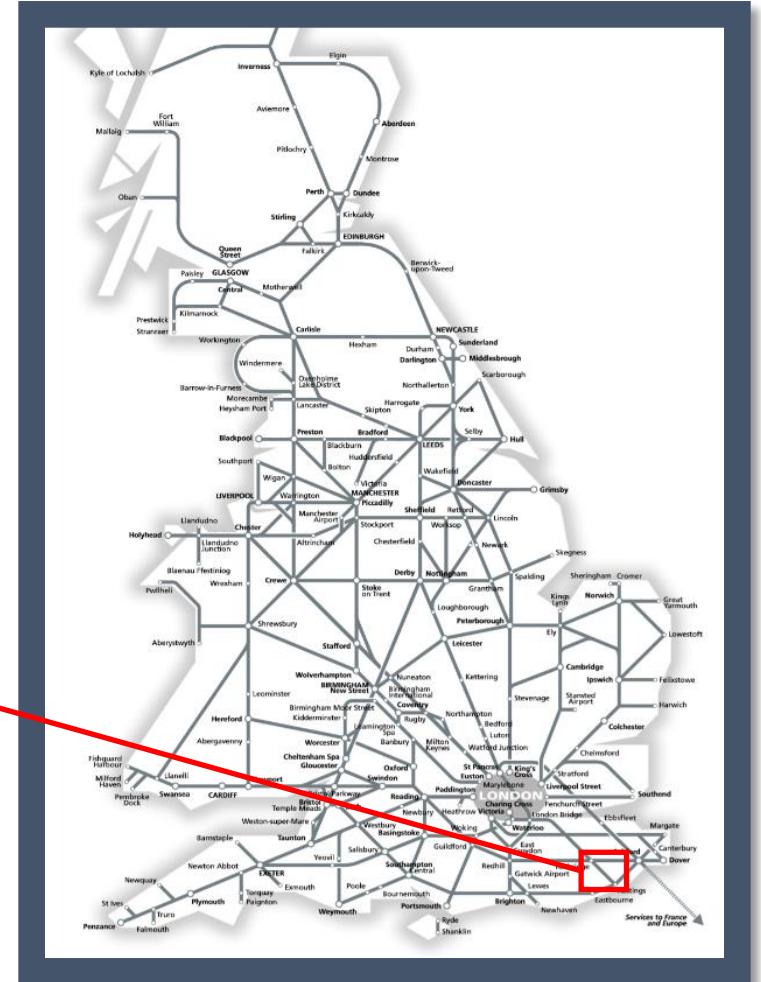

Engineering work is taking place between Tunbridge Wells and Battle

TOC affected: Southeastern

Key:

-  Engineering Works
-  Bus Replacement Services