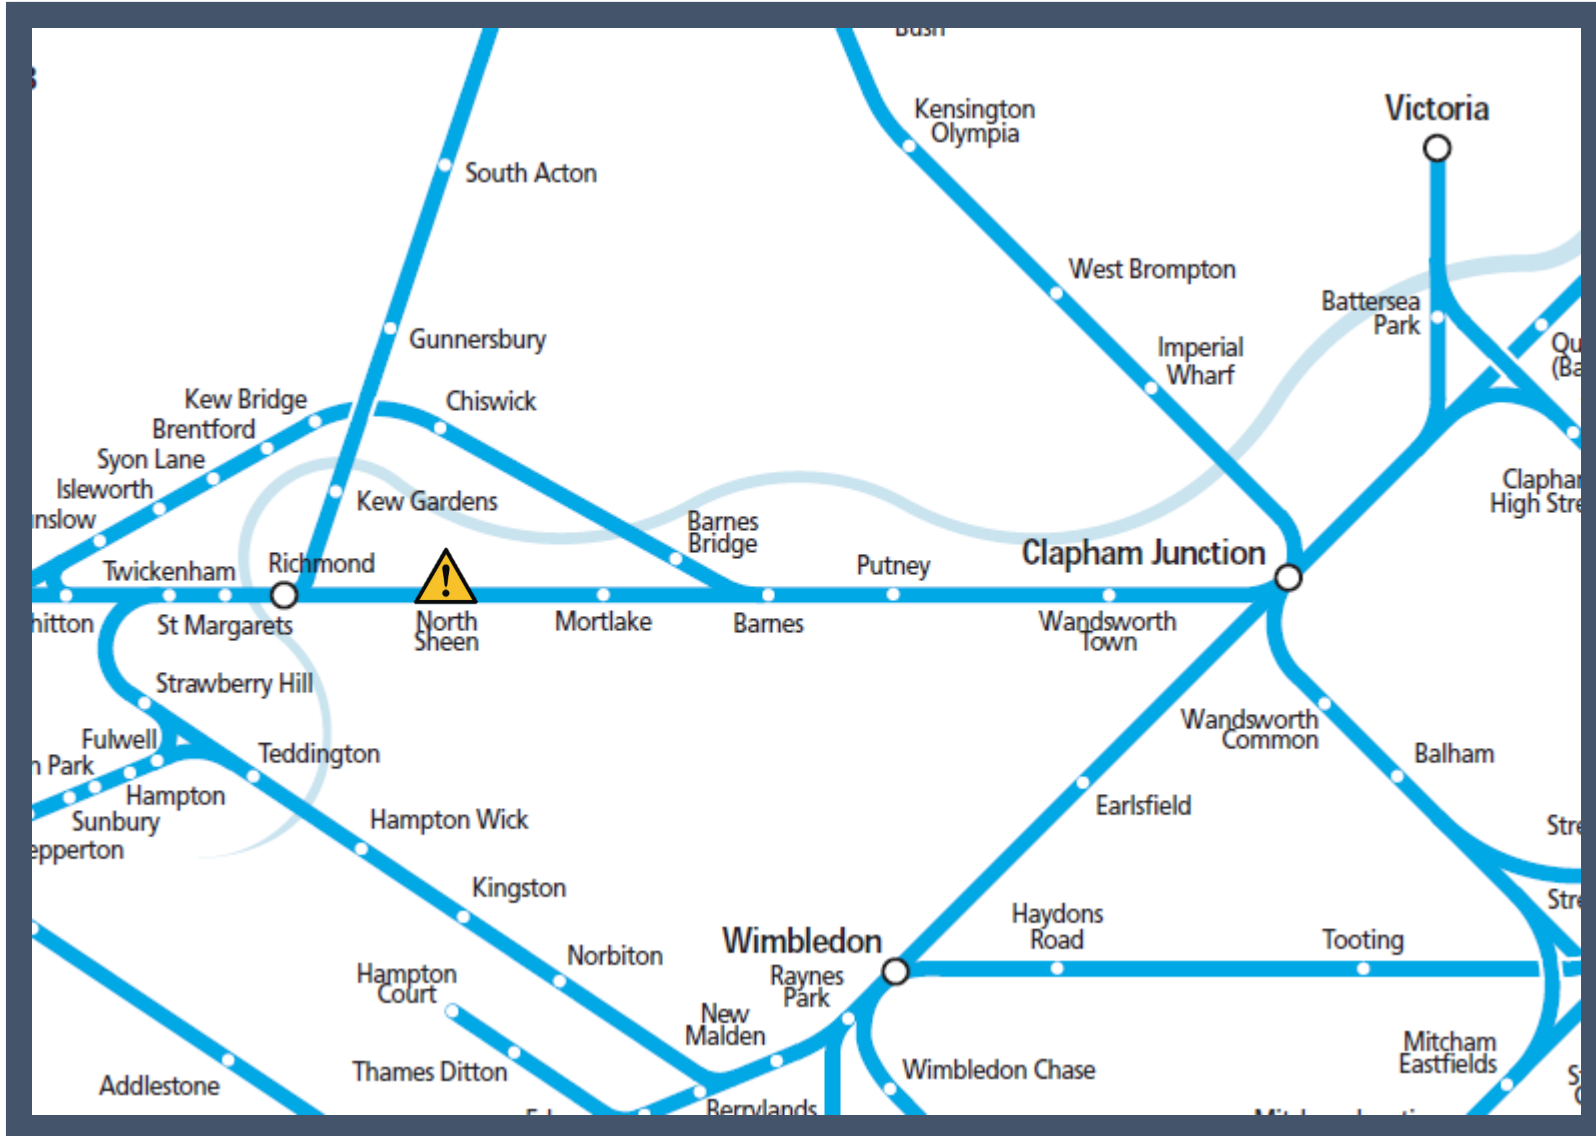

# A fault with the signalling system between Twickenham and Barnes TOC affected: South Western Railway

Key:

	Disruption
--	------------